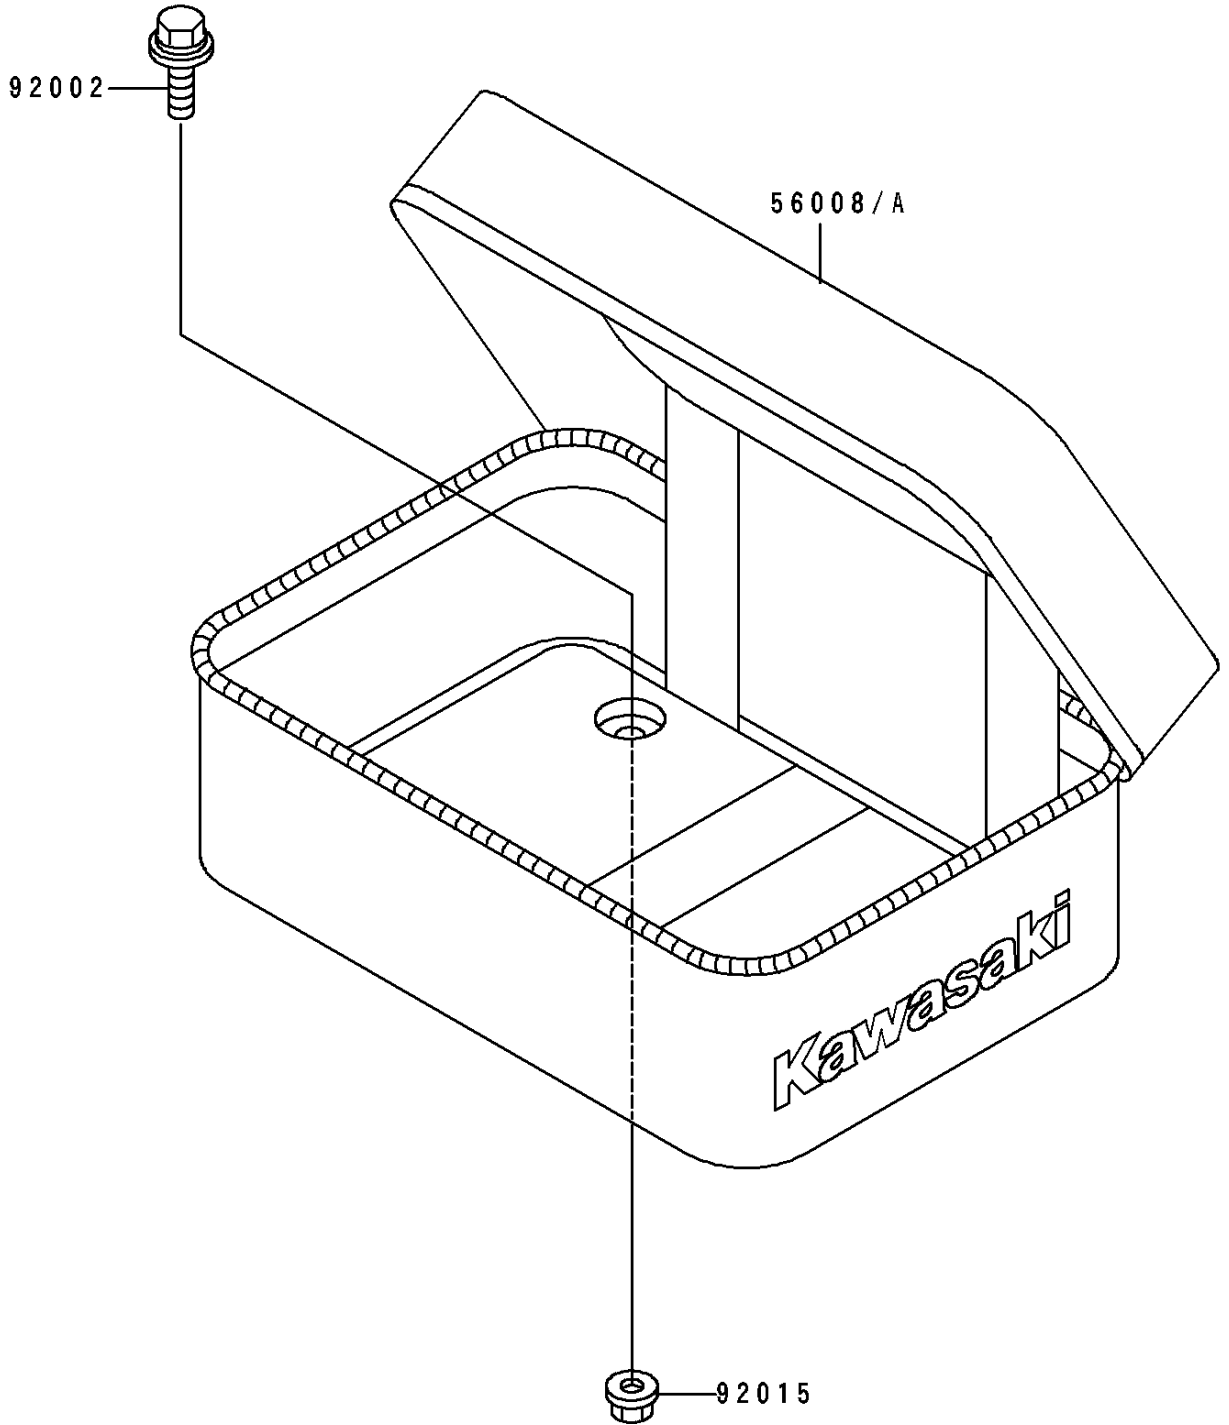

# 1991 KDX200 PARTS DIAGRAM

Accessory

F2910

# 1991 KDX200 PARTS LIST

## Accessory

ITEM NAME	PART NUMBER	QUANTITY
BAG,TOOL,BLUE (Ref # 56008)	56008-1068-LA	1
BOLT,6X18 (Ref # 92002)	92002-1952	4
NUT,FLANGED,6MM (Ref # 92015)	92015-1078	4