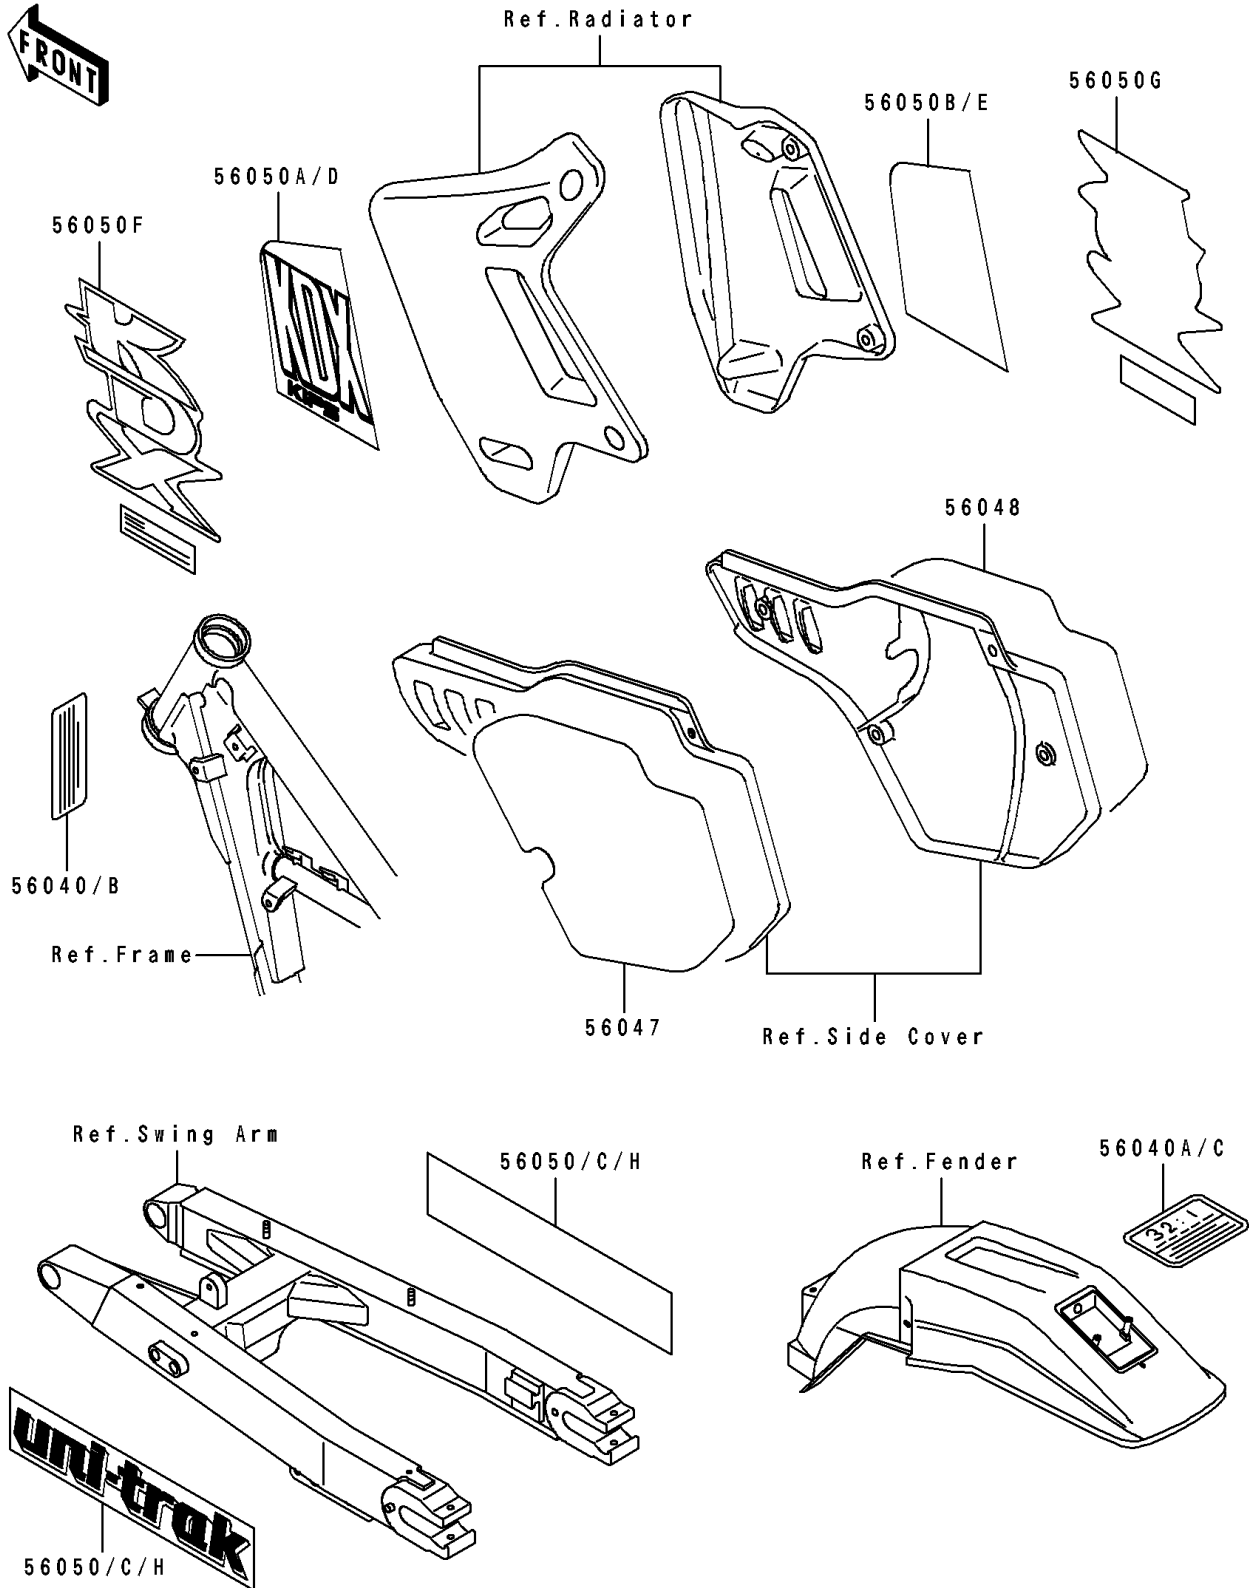

# 1991 KDX200 PARTS DIAGRAM

Label(Green)

F2860

# 1991 KDX200 PARTS LIST

Label(Green)

ITEM NAME	PART NUMBER	QUANTITY
LABEL-WARNING,OFF-ROAD VEHICLE (Ref # 56040)	56040-1018	1
LABEL-WARNING,GASOLINE/OIL (Ref # 56040A)	56040-1129	1
LABEL-WARNING,OFF-ROAD VEHICLE (Ref # 56040B)	56040-1304	1
LABEL-WARNING,GASOLINE/OIL (Ref # 56040C)	56040-1306	1
PATTERN,SIDE COVER,LH (Ref # 56047)	56047-1784	1
PATTERN,SIDE COVER,RH (Ref # 56048)	56048-1524	1
MARK,SHROUD,LH,KDX (Ref # 56050F)	56050-1566	1
MARK,SHROUD,RH,KDX (Ref # 56050G)	56050-1567	1
MARK,SWING ARM,UNI-TRAK (Ref # 56050H)	56050-1671	2