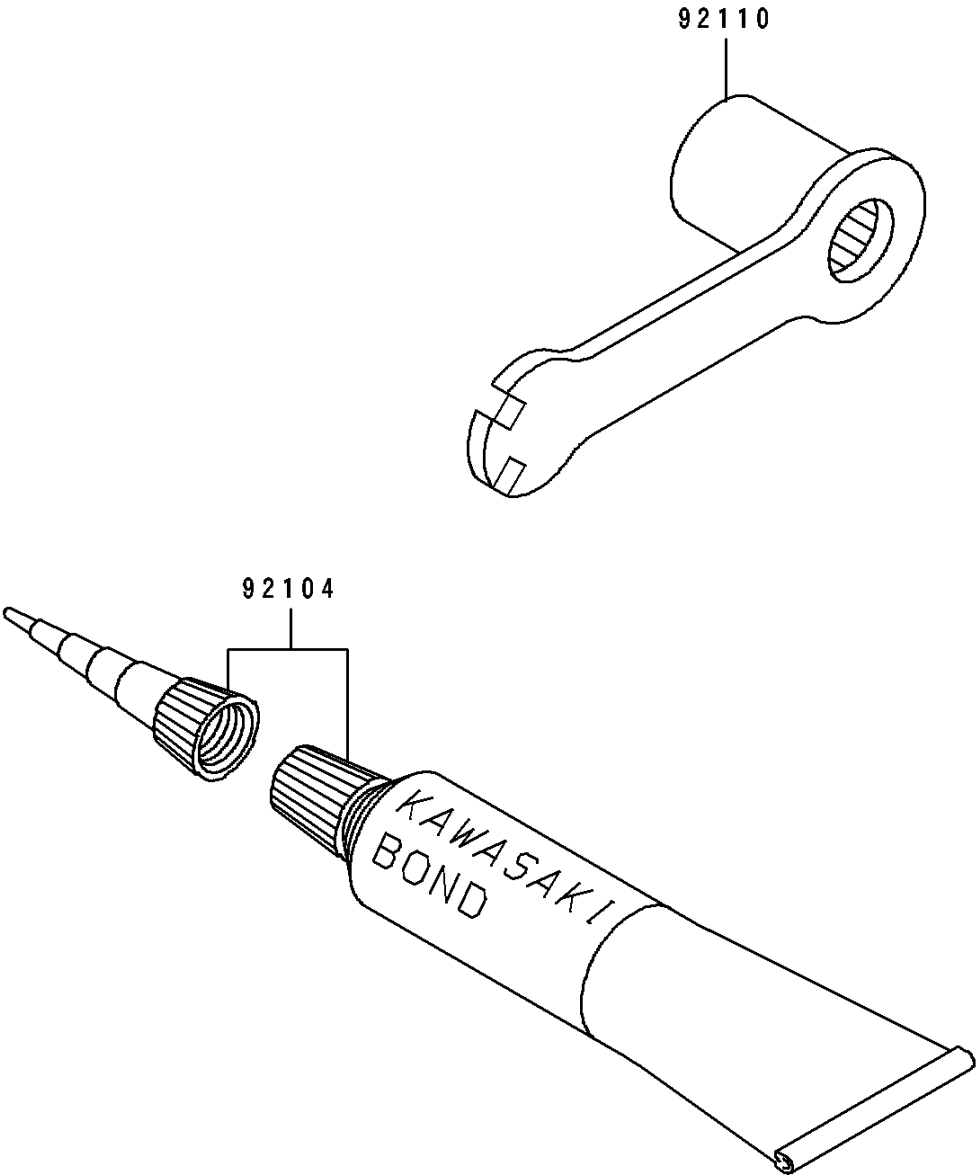

1989 KDX200 PARTS DIAGRAM

Tool

F2810

1989 KDX200 PARTS LIST

Tool

ITEM NAME	PART NUMBER	QUANTITY
GASKET-LIQUID,TUBE,100G,SILVER (Ref # 92104)	92104-002	1
TOOL-WRENCH,BOX,21MM&SPOKE (Ref # 92110)	92110-1142	1