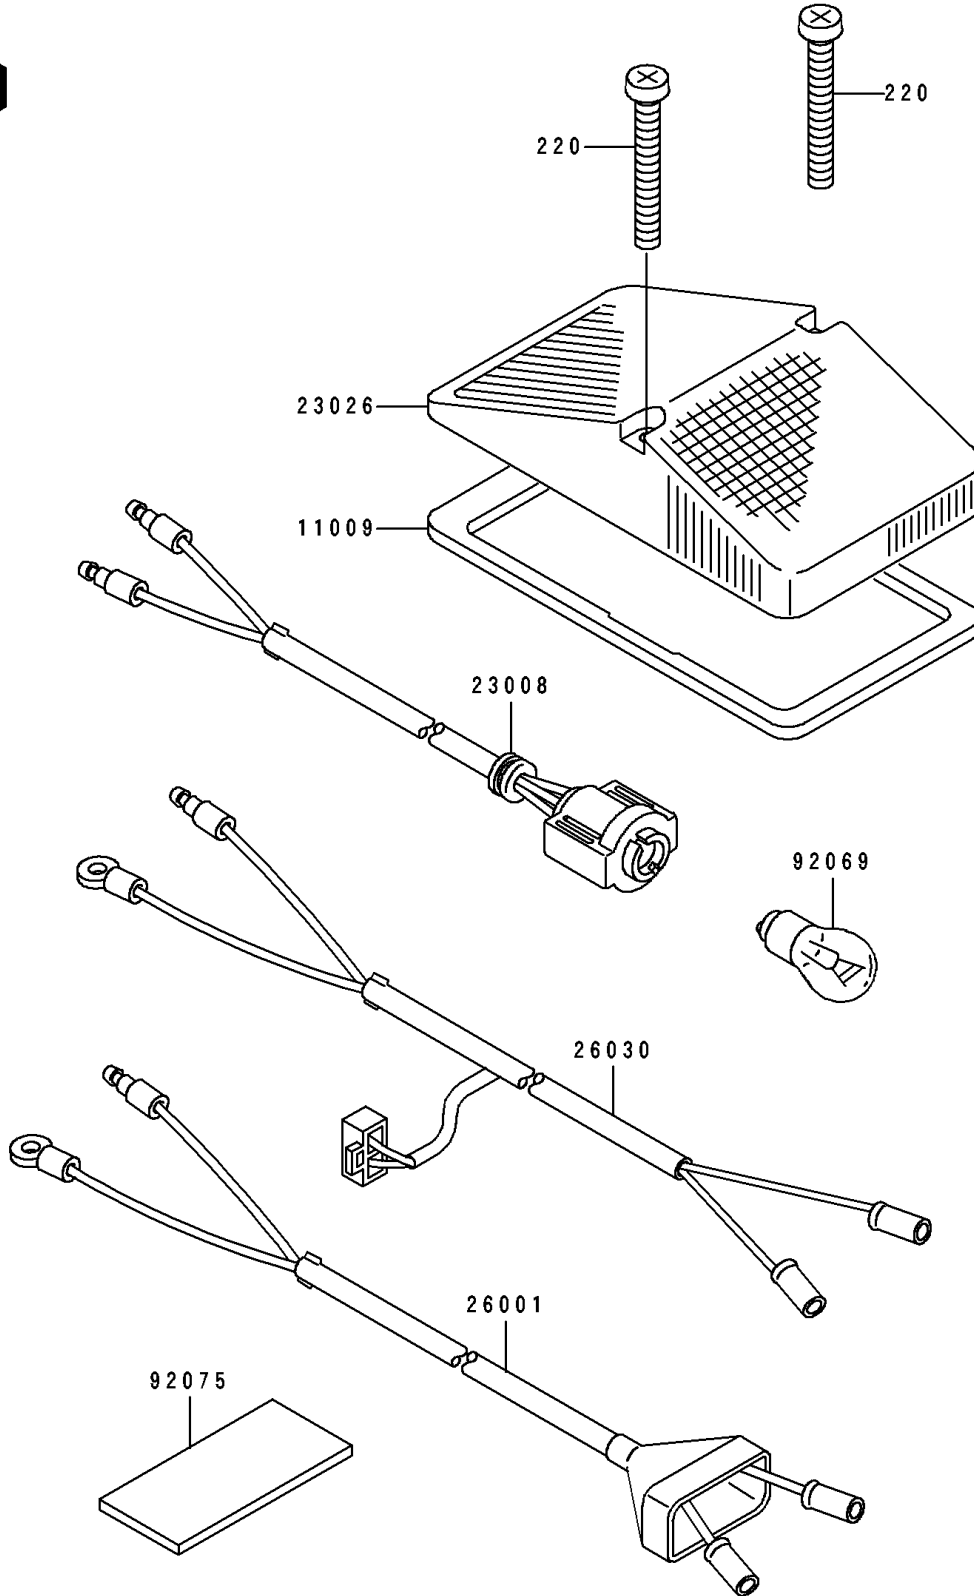

1989 KDX200 PARTS DIAGRAM

Tail Lamp

F2720

1989 KDX200 PARTS LIST

Tail Lamp

ITEM NAME	PART NUMBER	QUANTITY
GASKET,TAIL LAMP (Ref # 11009)	11009-1762	1
SOCKET-ASSY,TAIL LAMP (Ref # 23008)	23008-1404	1
LENS,TAIL LAMP (Ref # 23026)	23026-1104	1
HARNESS,TAIL LAMP (Ref # 26001)	26001-1973	1
BULB,12V 10W (Ref # 92069)	92069-1072	1
DAMPER,TAIL LAMP (Ref # 92075)	92075-1625	1
SCREW-PAN-CROS (Ref # 220)	220B0445	1