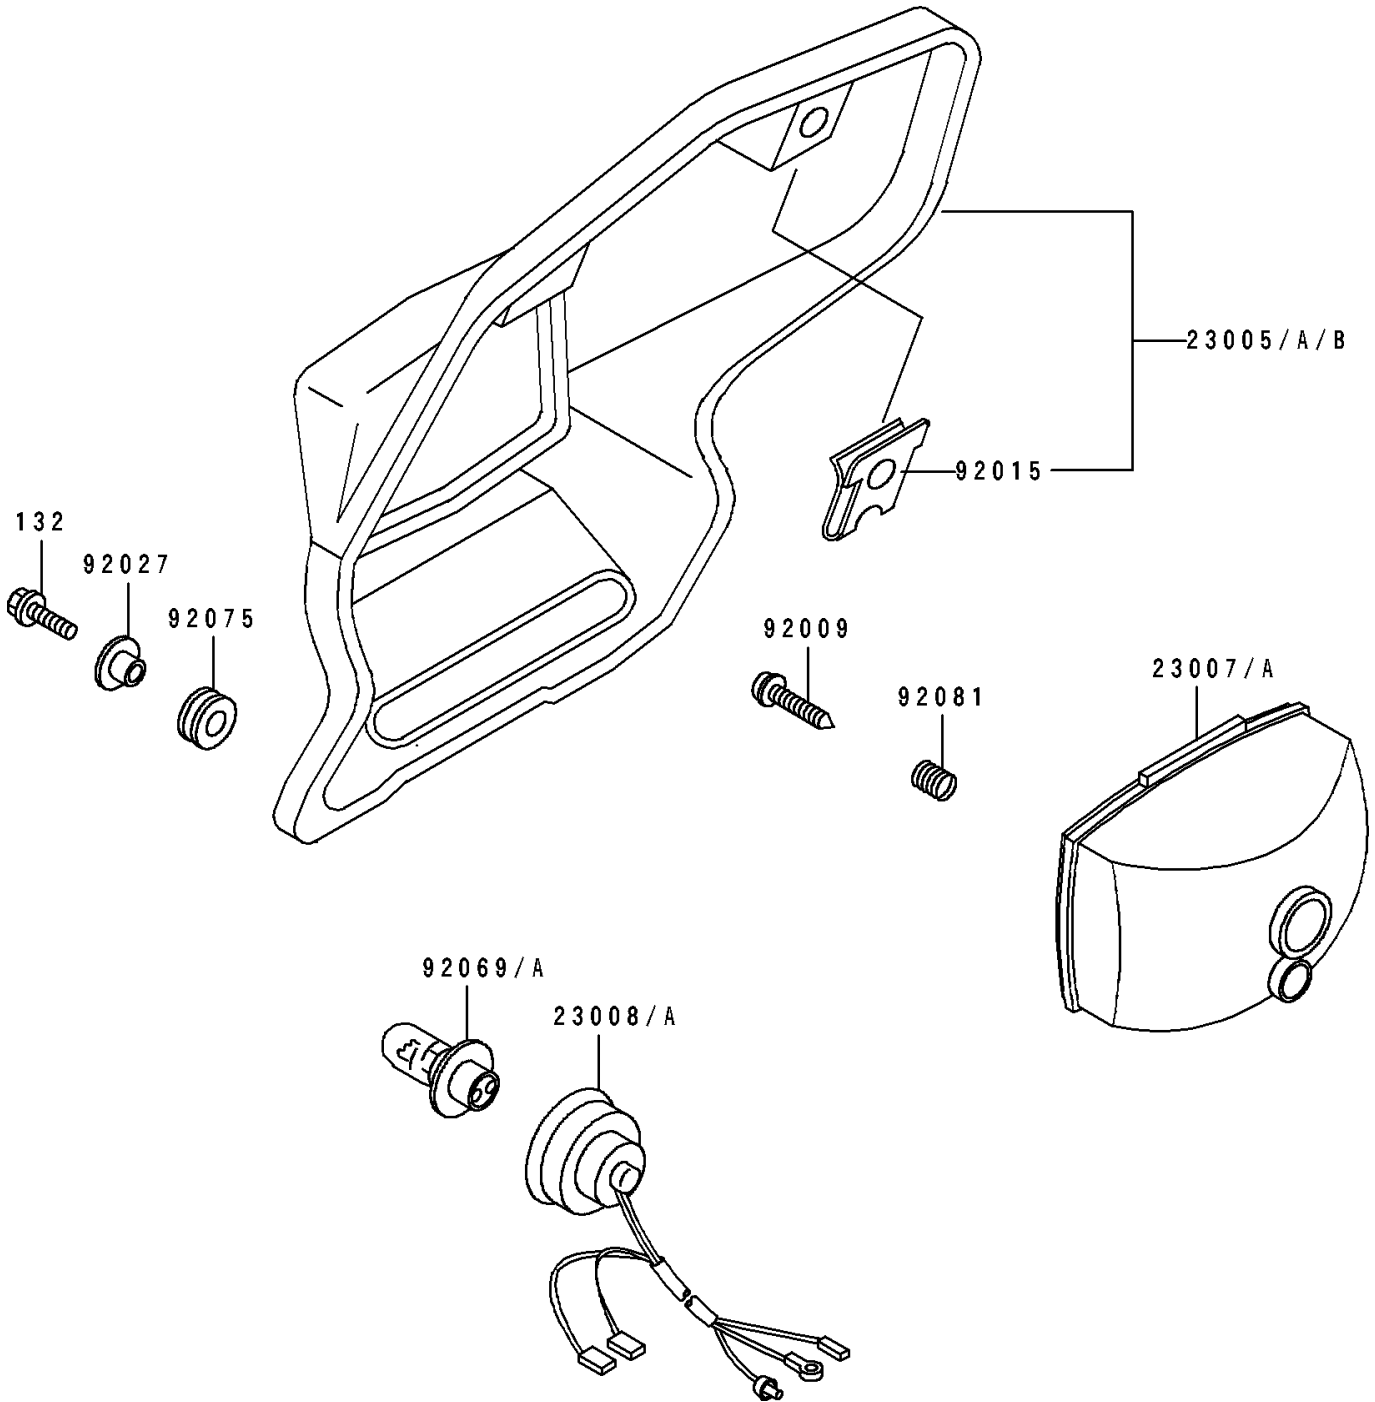

## 1989 KDX200 PARTS DIAGRAM

Head Lamp

F2710

## 1989 KDX200 PARTS LIST

### Head Lamp

ITEM NAME	PART NUMBER	QUANTITY
BODY-COMP-HEAD LAMP, GREEN/WHIT (Ref # 23005)	23005-1093-AC	1
LENS-COMP, HEAD LAMP (Ref # 23007)	23007-1199	1
SOCKET-ASSY, HEAD LAMP (Ref # 23008)	23008-1380	1
SCREW (Ref # 92009)	92009-1583	1
NUT, 6MM (Ref # 92015)	92015-1826	1
COLLAR, L=9.6 (Ref # 92027)	92027-1045	1
BULB, 12V 30/30W (Ref # 92069)	92069-1074	1
DAMPER (Ref # 92075)	92075-1028	1
SPRING, FOCUS ADJUSTING (Ref # 92081)	92081-1519	1
BOLT-FLANGED-SMALL (Ref # 132)	132G0620	1