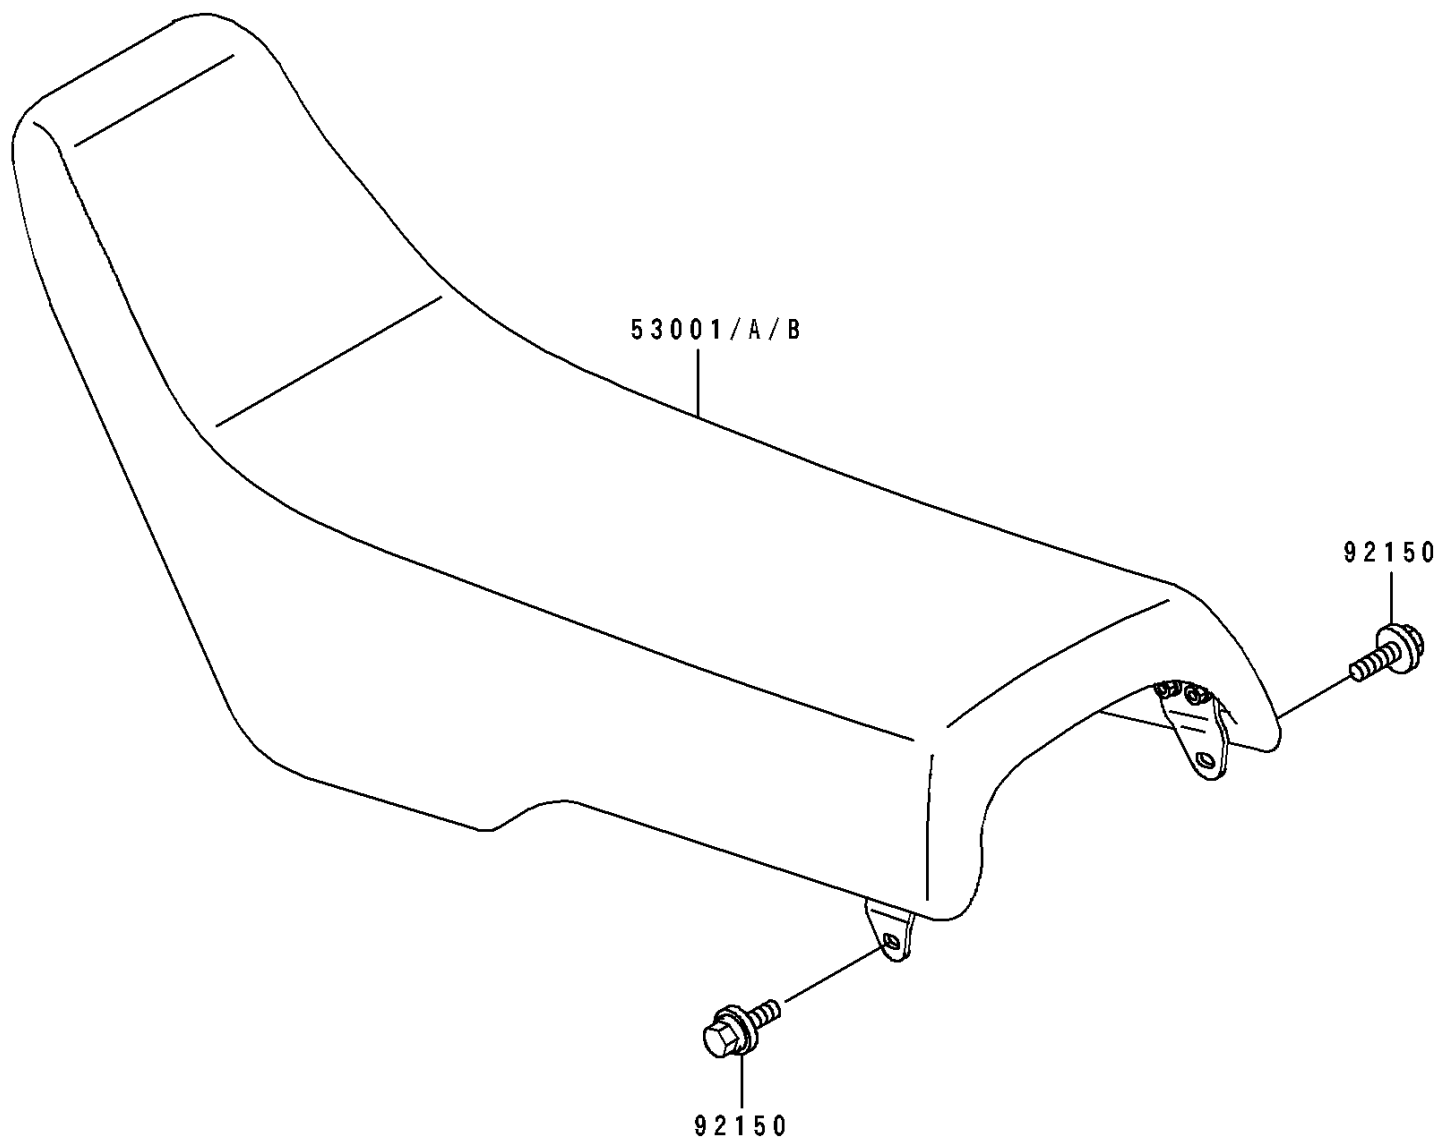

1989 KDX200 PARTS DIAGRAM

Seat

F2510

1989 KDX200 PARTS LIST

Seat

ITEM NAME	PART NUMBER	QUANTITY
SEAT-ASSY,BLUE (Ref # 53001)	53001-1561-MD	1
BOLT,FLANGED,6X20 (Ref # 92150)	92150-1339	1