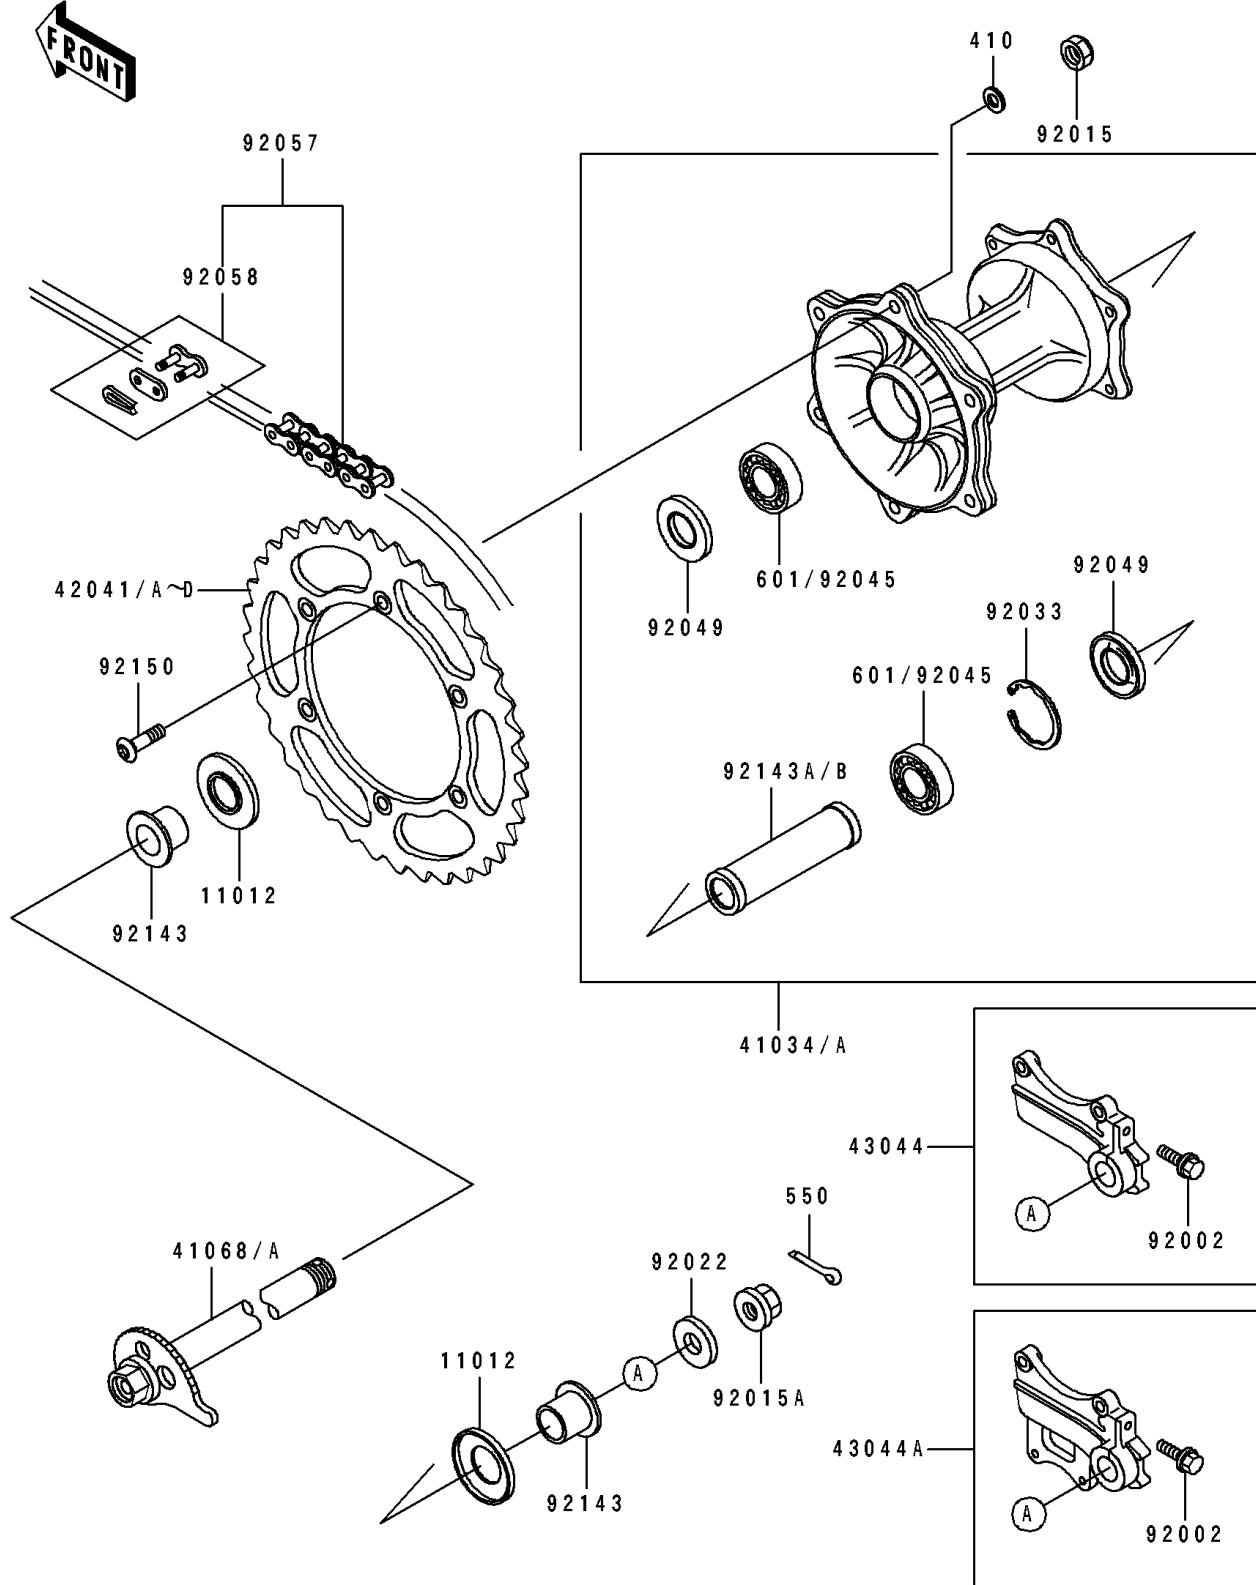

1991 KDX200 PARTS DIAGRAM

Rear Hub

F2240

1991 KDX200 PARTS LIST

Rear Hub

ITEM NAME	PART NUMBER	QUANTITY
CAP,REAR AXLE (Ref # 11012)	11012-1581	2
DRUM-ASSY,REAR BRAKE (Ref # 41034A)	41034-1205	1
AXLE,RR (Ref # 41068A)	41068-1297	1
SPROCKET-HUB,47T (Ref # 42041)	42041-1274	1
SPROCKET-HUB,45T (Ref # 42041A)	42041-1326	1
SPROCKET-HUB,46T (Ref # 42041B)	42041-1327	1
SPROCKET-HUB,48T (Ref # 42041C)	42041-1328	1
SPROCKET-HUB,49T (Ref # 42041D)	42041-1329	1
HOLDER-COMP-CALIPER (Ref # 43044A)	43044-1099	1
BOLT,6X18 (Ref # 92002)	92002-1952	1
NUT,LOCK,8MM (Ref # 92015)	92015-1124	6
NUT,LOCK,20MM (Ref # 92015A)	92015-1770	1
WASHER,20.1X34X2.0 (Ref # 92022)	92022-1994	1
RING-SNAP,42MM (Ref # 92033)	92033-1041	1
BEARING-BALL,6004X8JRLX2/3A (Ref # 92045)	92045-1239	2
SEAL-OIL,BJNC2 25425 (Ref # 92049)	92049-1203	2
CHAIN,DRIVE,DID520KX110L (Ref # 92057)	92057-1215	1
JOINT-CHAIN (Ref # 92058)	92058-1051	1
COLLAR,RR AXLE,L=22 (Ref # 92143)	92143-1259	2
COLLAR,RR BRAKE DRUM,L=105 (Ref # 92143B)	92143-1402	1
BOLT,SOCKET,8X28 (Ref # 92150)	92150-1196	6
WASHER-PLAIN-SMALL,8MM (Ref # 410)	410B0800	6
PIN-COTTER,3.0X25 (Ref # 550)	550D3025	1