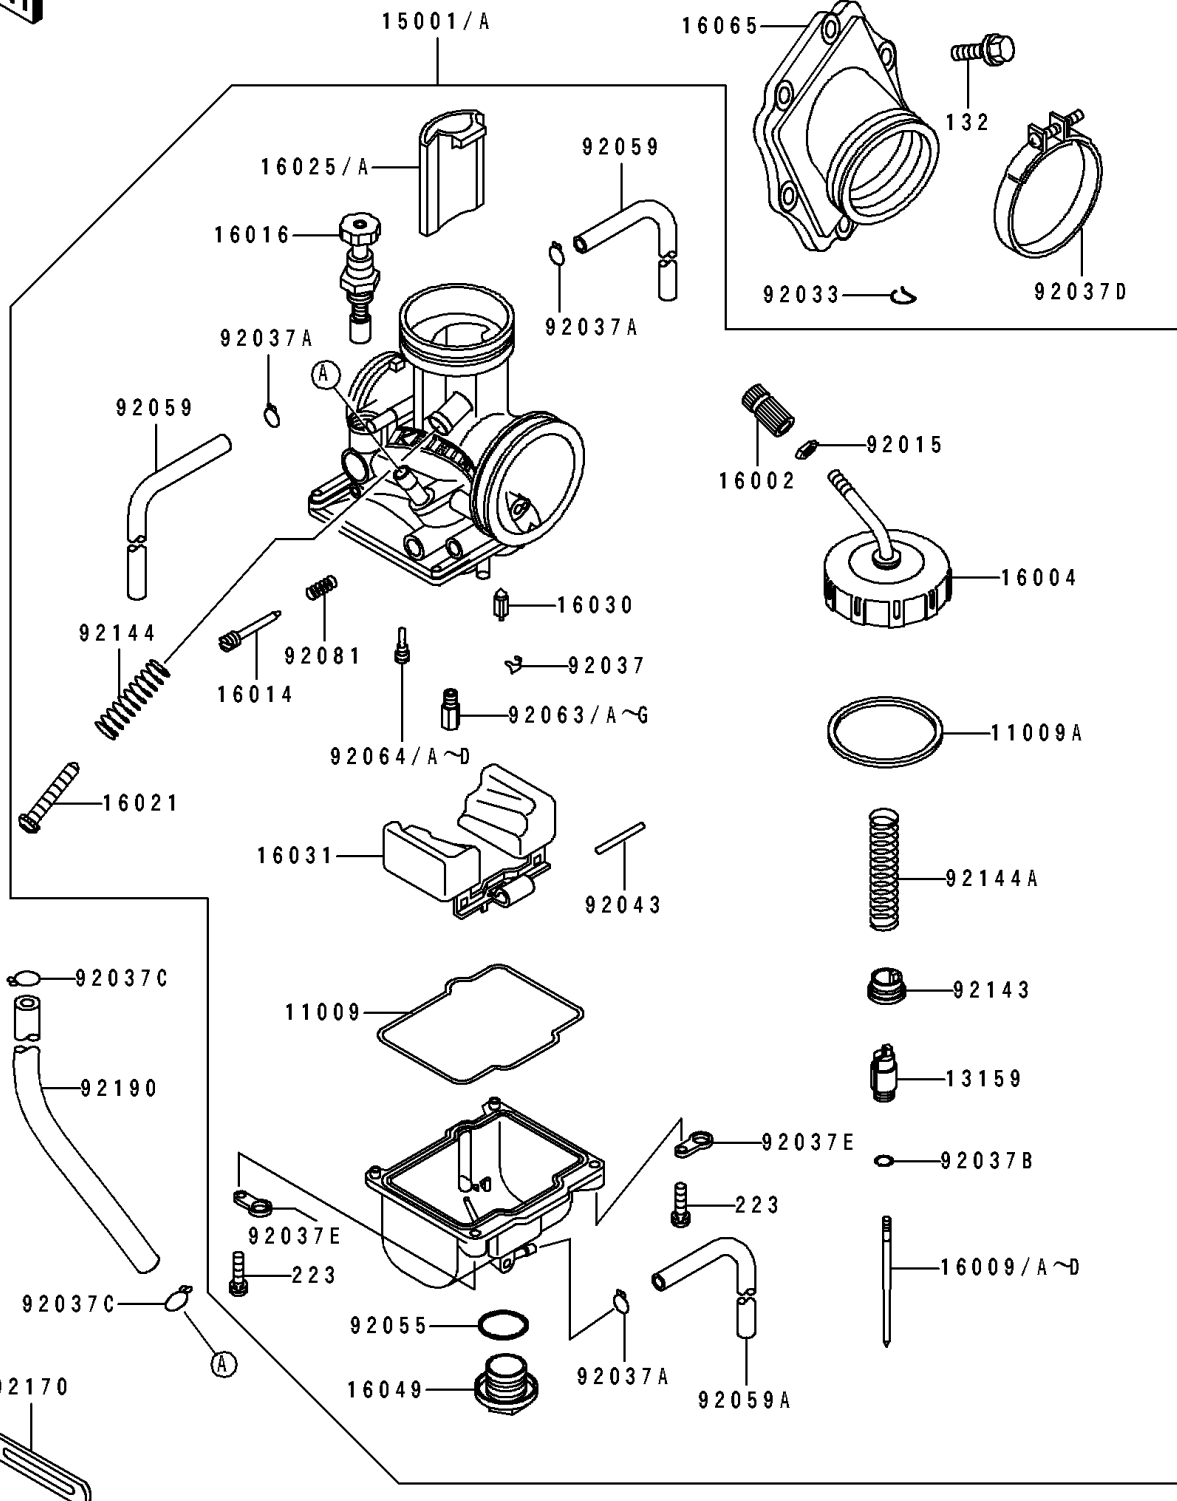

1991 KDX200 PARTS DIAGRAM

Carburetor

E1611