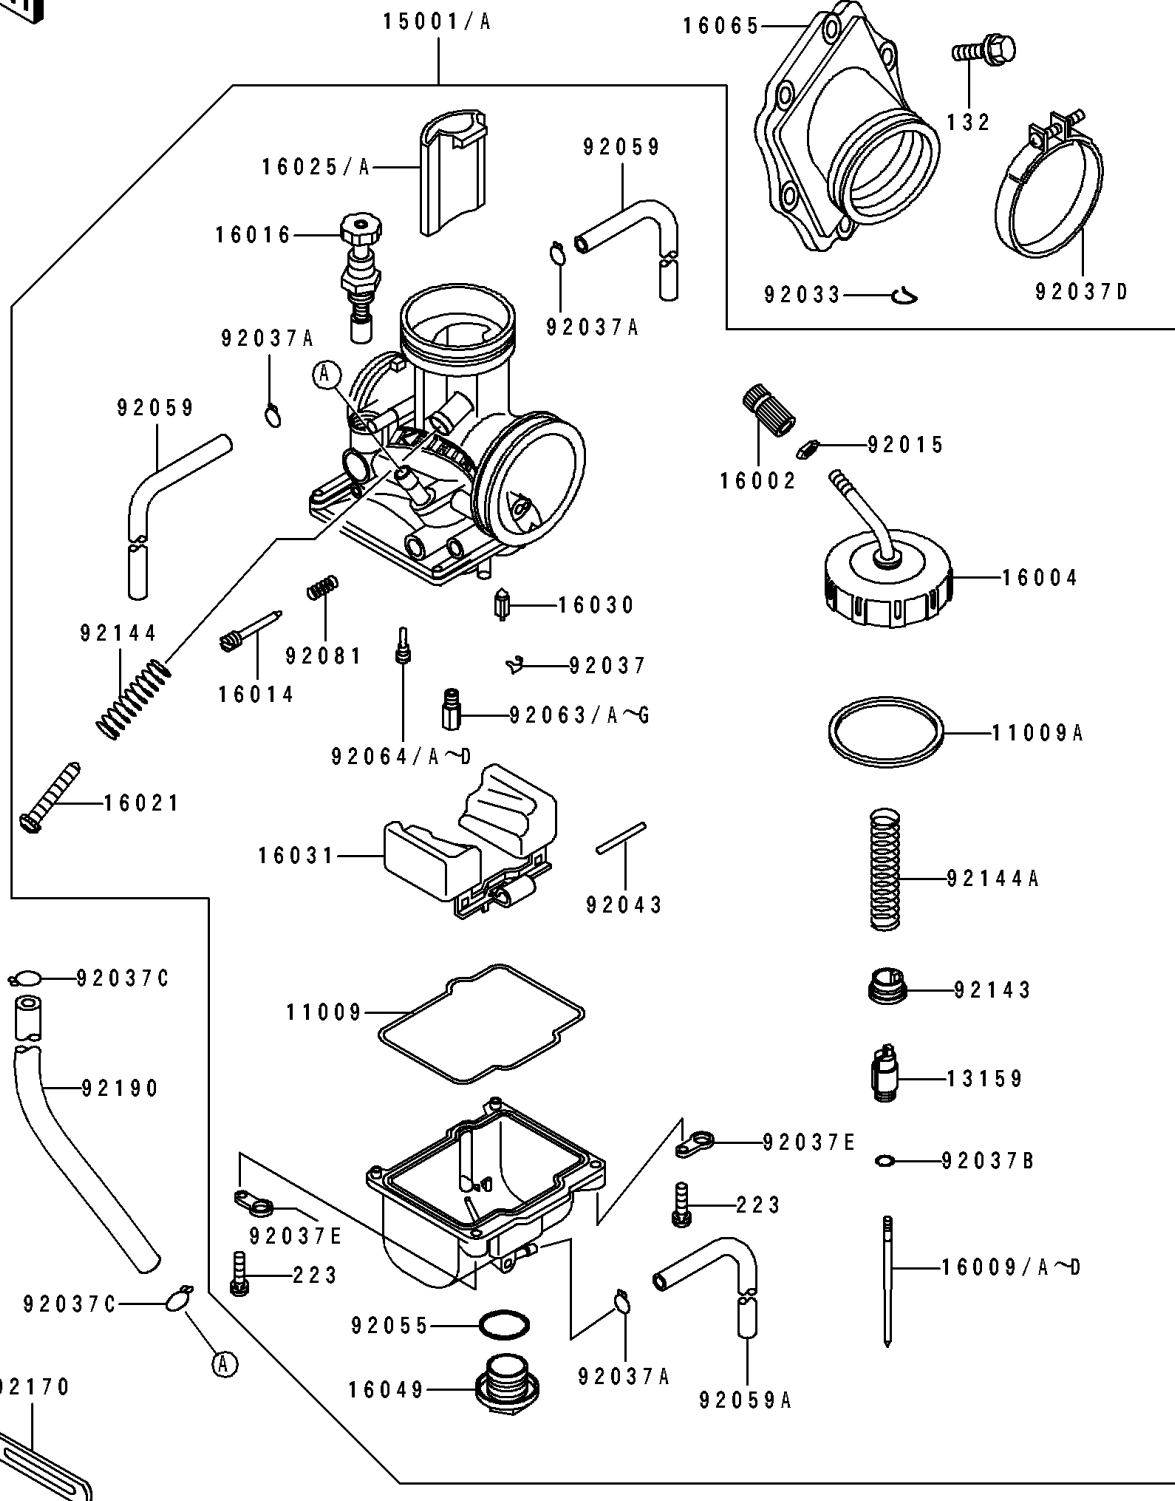

1989 KDX200 PARTS DIAGRAM

Carburetor

E1611