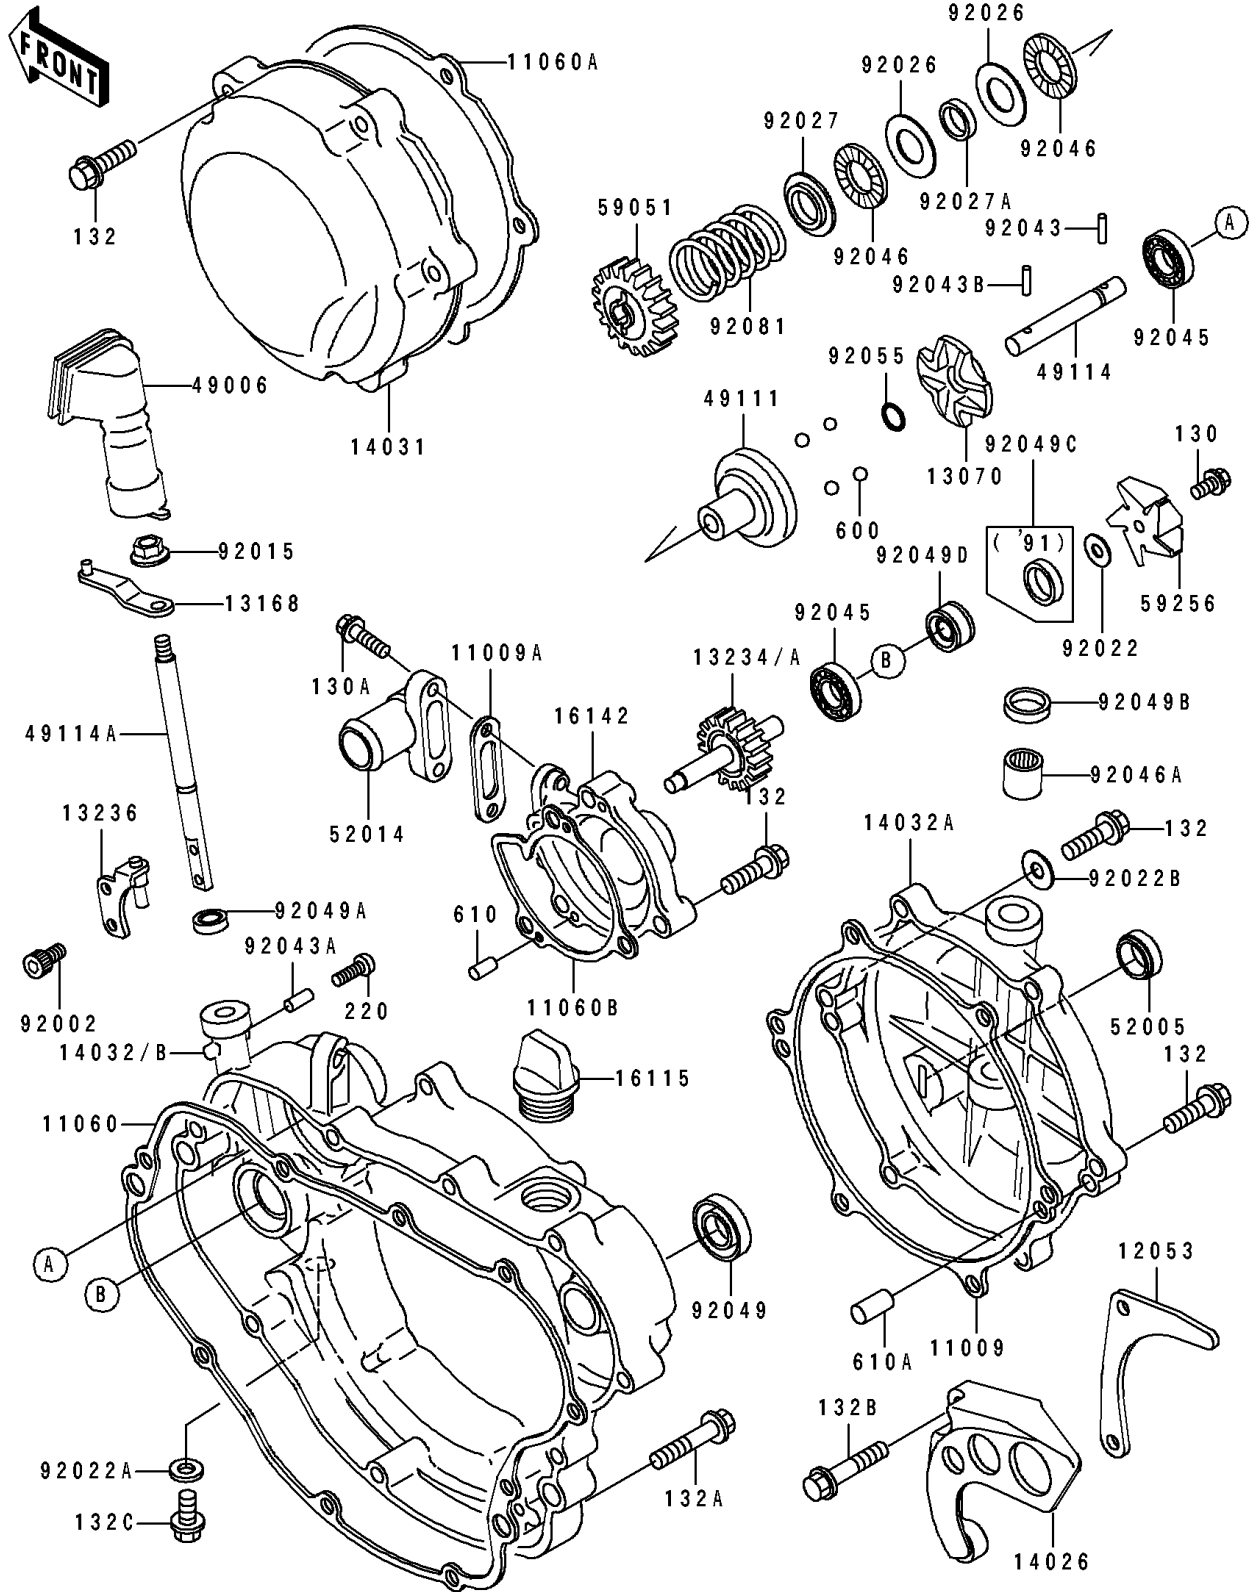

1991 KDX200 PARTS DIAGRAM

Engine Cover

E1431

1991 KDX200 PARTS LIST

Engine Cover

ITEM NAME	PART NUMBER	QUANTITY
GASKET,RELESASE COVER (Ref # 11009)	11009-1939	1
GASKET,ELBOW (Ref # 11009A)	11009-1952	1
GASKET,CLUTCH COVER (Ref # 11060)	11009-1996	1
GASKET,GENERATOR COVER (Ref # 11060A)	11009-1997	1
GASKET,WATER PUMP COVER (Ref # 11060B)	11009-1998	1
GUIDE-CHAIN (Ref # 12053)	12053-1228	1
GUIDE (Ref # 13070)	13070-1122	1
LEVER,GOVERNOR (Ref # 13168)	13168-1371	1
SHAFT-COMP,PUMP (Ref # 13234A)	13234-1092	1
LEVER-COMP,GOVERNOR SHAFT (Ref # 13236)	13236-1190	1
COVER-CHAIN (Ref # 14026)	14026-1158	1
COVER-GENERATOR (Ref # 14031)	14031-1231	1
COVER-CLUTCH (Ref # 14032A)	14032-1266	1
COVER-CLUTCH (Ref # 14032B)	14032-1296	1
CAP-OIL FILLER (Ref # 16115)	16115-018	1
COVER-PUMP (Ref # 16142)	16142-1090	1
BOOT,GOVERNOR (Ref # 49006)	49006-1228	1
HOLDER-GOVERNOR WEIGHT (Ref # 49111)	49111-1051	1
SHAFT-GOVERNOR (Ref # 49114)	49114-1058	1
SHAFT-GOVERNOR (Ref # 49114A)	49114-1067	1
GAUGE,OIL LEVEL (Ref # 52005)	52005-1055	1
ELBOW (Ref # 52014)	52014-1067	1
GEAR-SPUR,GOVERNOR,18T (Ref # 59051)	59051-1189	1
IMPELLER (Ref # 59256)	59256-1067	1
BOLT,SOCKET,4X8 (Ref # 92002)	92002-1403	2
NUT,6MM (Ref # 92015)	92015-1572	1
WASHER,5.2X13X1 (Ref # 92022)	92022-1380	1
WASHER,8.2X14X1 (Ref # 92022A)	92022-1488	1
WASHER,6.2X11X1 (Ref # 92022B)	92022-304	1