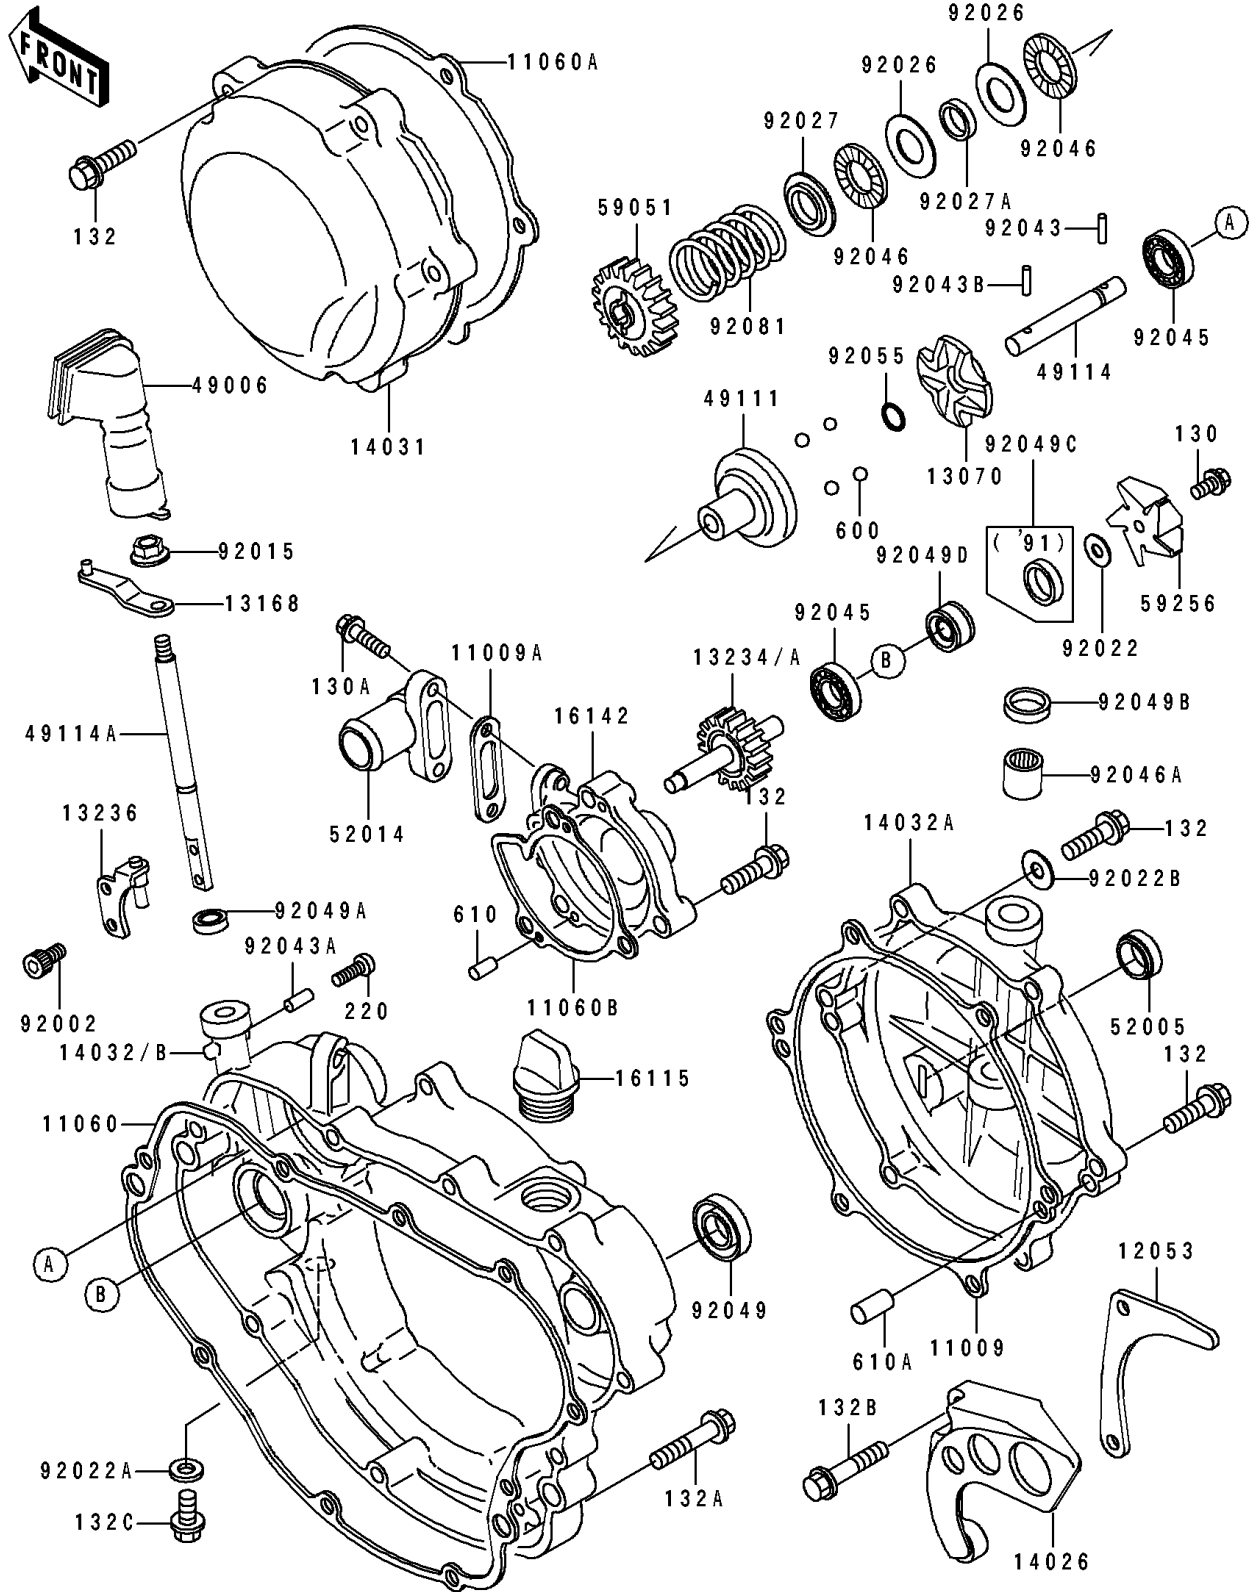

# 1991 KDX200 PARTS DIAGRAM

Engine Cover

E1431

## Engine Cover

ITEM NAME	PART NUMBER	QUANTITY
GASKET,RELESASE COVER (Ref # 11009)	11009-1939	1
GASKET,ELBOW (Ref # 11009A)	11009-1952	1
GASKET,CLUTCH COVER (Ref # 11060)	11009-1996	1
GASKET,GENERATOR COVER (Ref # 11060A)	11009-1997	1
GASKET,WATER PUMP COVER (Ref # 11060B)	11009-1998	1
GUIDE-CHAIN (Ref # 12053)	12053-1228	1
GUIDE (Ref # 13070)	13070-1122	1
LEVER,GOVERNOR (Ref # 13168)	13168-1371	1
SHAFT-COMP,PUMP (Ref # 13234A)	13234-1092	1
LEVER-COMP,GOVERNOR SHAFT (Ref # 13236)	13236-1190	1
COVER-CHAIN (Ref # 14026)	14026-1158	1
COVER-GENERATOR (Ref # 14031)	14031-1231	1
COVER-CLUTCH (Ref # 14032A)	14032-1266	1
COVER-CLUTCH (Ref # 14032B)	14032-1296	1
CAP-OIL FILLER (Ref # 16115)	16115-018	1
COVER-PUMP (Ref # 16142)	16142-1090	1
BOOT,GOVERNOR (Ref # 49006)	49006-1228	1
HOLDER-GOVERNOR WEIGHT (Ref # 49111)	49111-1051	1
SHAFT-GOVERNOR (Ref # 49114)	49114-1058	1
SHAFT-GOVERNOR (Ref # 49114A)	49114-1067	1
GAUGE,OIL LEVEL (Ref # 52005)	52005-1055	1
ELBOW (Ref # 52014)	52014-1067	1
GEAR-SPUR,GOVERNOR,18T (Ref # 59051)	59051-1189	1
IMPELLER (Ref # 59256)	59256-1067	1
BOLT,SOCKET,4X8 (Ref # 92002)	92002-1403	2
NUT,6MM (Ref # 92015)	92015-1572	1
WASHER,5.2X13X1 (Ref # 92022)	92022-1380	1
WASHER,8.2X14X1 (Ref # 92022A)	92022-1488	1
WASHER,6.2X11X1 (Ref # 92022B)	92022-304	1