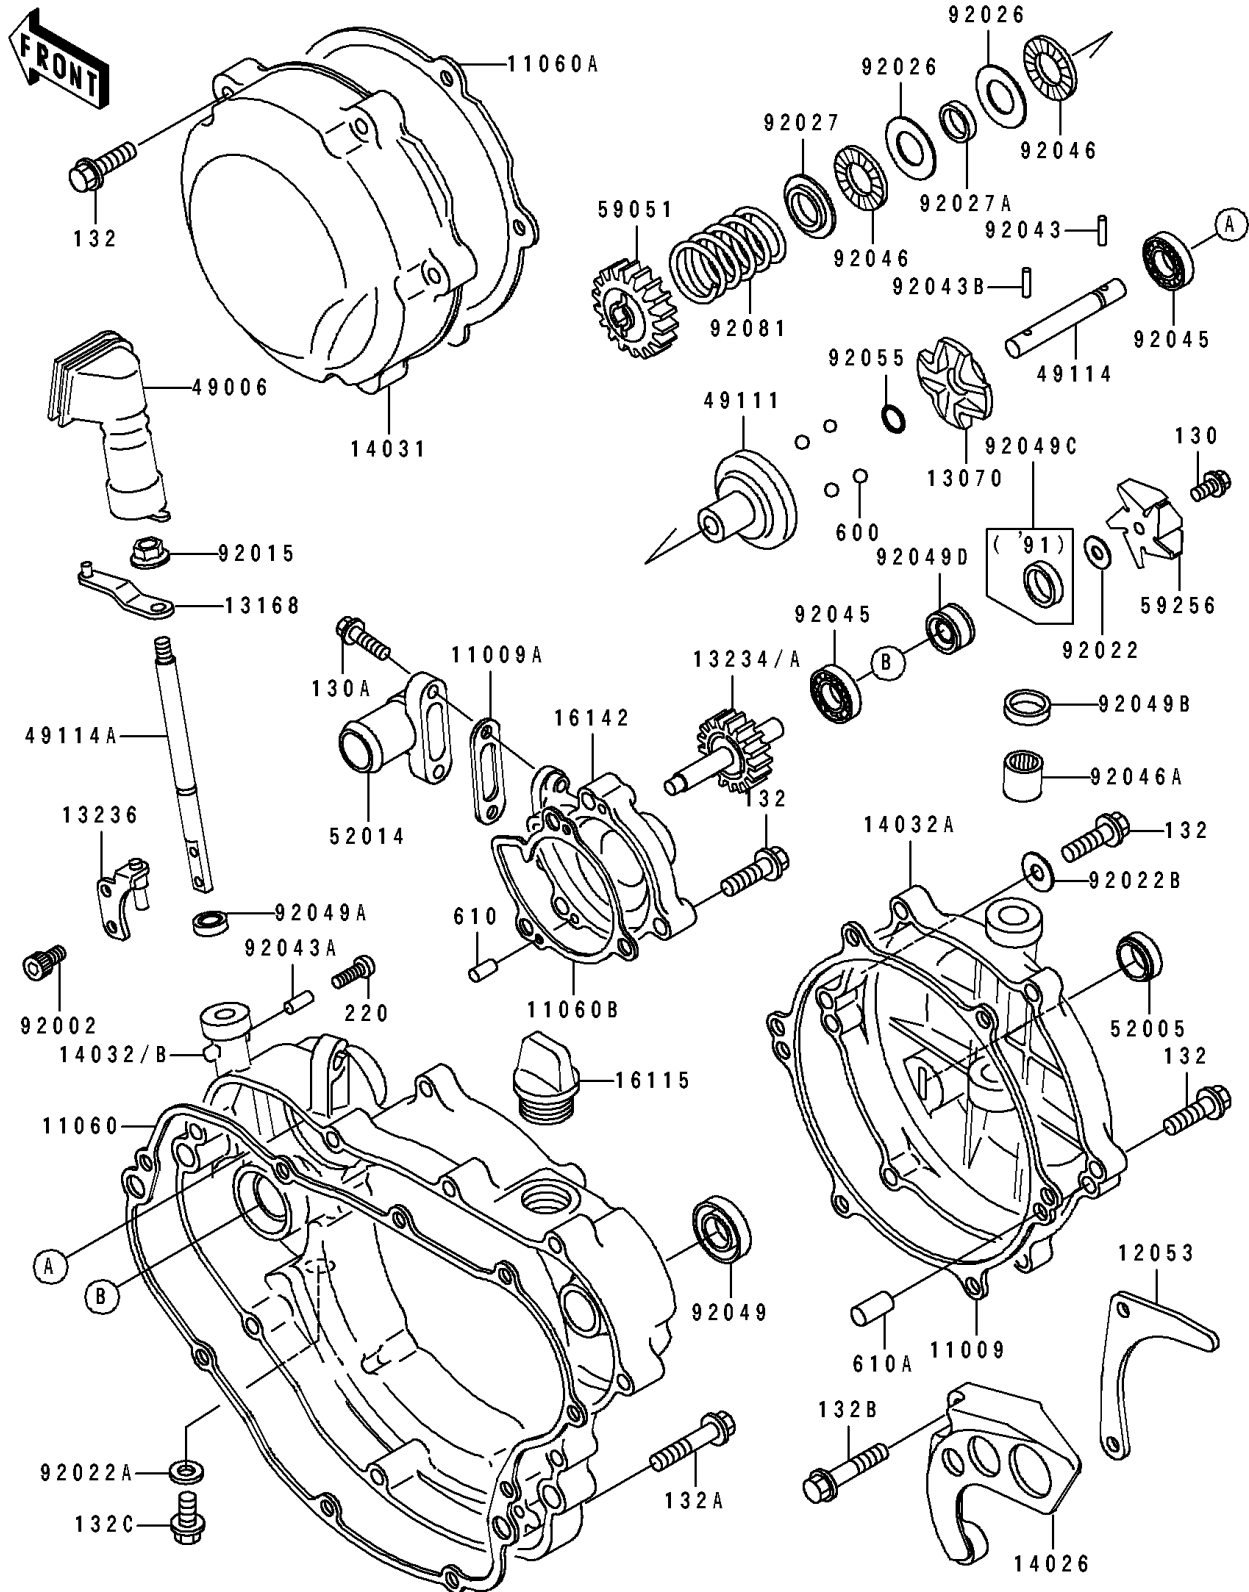

## 1989 KDX200 PARTS LIST

Engine Cover

ITEM NAME	PART NUMBER	QUANTITY
GASKET,RELESASE COVER (Ref # 11009)	11009-1939	1
GASKET,ELBOW (Ref # 11009A)	11009-1952	1
GASKET,CLUTCH COVER (Ref # 11060)	11009-1996	1
GASKET,GENERATOR COVER (Ref # 11060A)	11009-1997	1
GASKET,WATER PUMP COVER (Ref # 11060B)	11009-1998	1
GUIDE-CHAIN (Ref # 12053)	12053-1228	1
GUIDE (Ref # 13070)	13070-1122	1
LEVER,GOVERNOR (Ref # 13168)	13168-1371	1
SHAFT-COMP,PUMP (Ref # 13234)	13234-1089	1
LEVER-COMP,GOVERNOR SHAFT (Ref # 13236)	13236-1190	1
COVER-CHAIN (Ref # 14026)	14026-1158	1
COVER-GENERATOR (Ref # 14031)	14031-1231	1
COVER-CLUTCH (Ref # 14032)	14032-1262	1
COVER-CLUTCH (Ref # 14032A)	14032-1266	1
CAP-OIL FILLER (Ref # 16115)	16115-018	1
COVER-PUMP (Ref # 16142)	16142-1090	1
BOOT,GOVERNOR (Ref # 49006)	49006-1228	1
HOLDER-GOVERNOR WEIGHT (Ref # 49111)	49111-1051	1
SHAFT-GOVERNOR (Ref # 49114)	49114-1058	1
SHAFT-GOVERNOR (Ref # 49114A)	49114-1067	1
GAUGE,OIL LEVEL (Ref # 52005)	52005-1055	1
ELBOW (Ref # 52014)	52014-1067	1
GEAR-SPUR,GOVERNOR,18T (Ref # 59051)	59051-1189	1
IMPELLER (Ref # 59256)	59256-1067	1
BOLT,SOCKET,4X8 (Ref # 92002)	92002-1403	1
NUT,6MM (Ref # 92015)	92015-1572	1
WASHER,5.2X13X1 (Ref # 92022)	92022-1380	1
WASHER,8.2X14X1 (Ref # 92022A)	92022-1488	1
WASHER,6.2X11X1 (Ref # 92022B)	92022-304	1