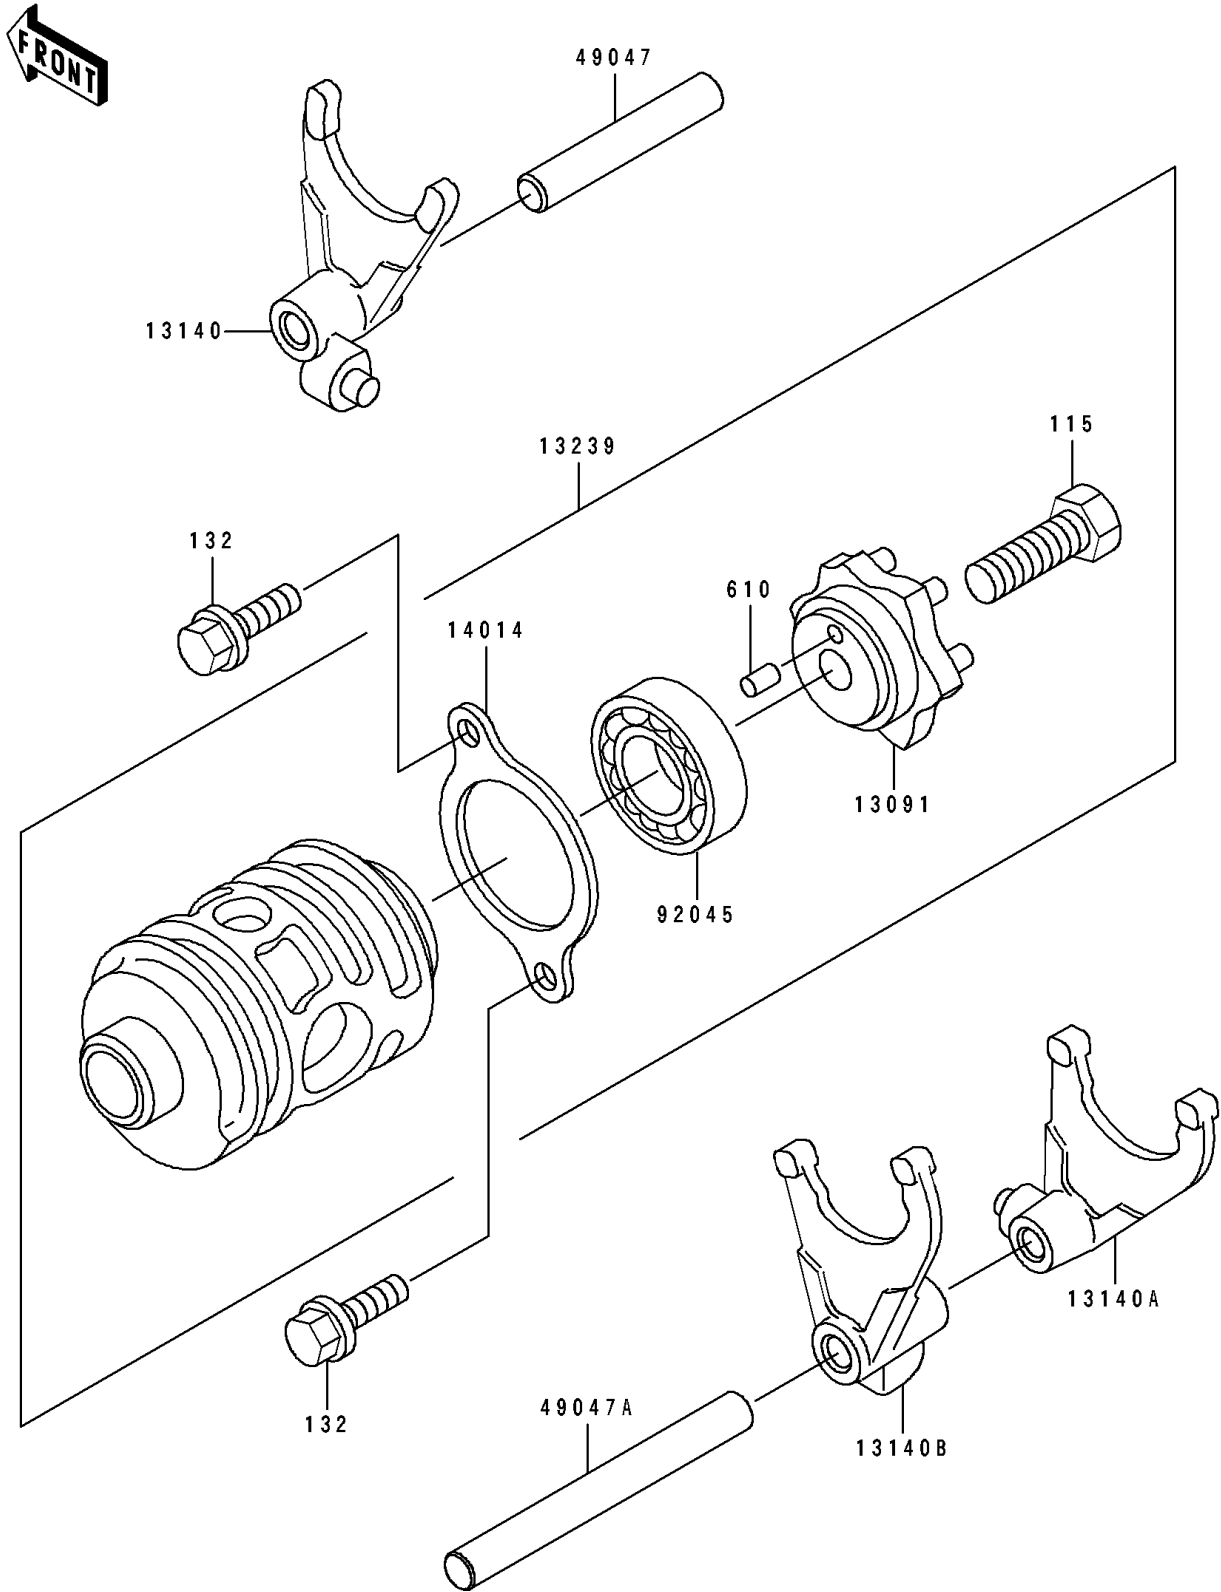

# 1991 KDX200 PARTS DIAGRAM

Change Drum/Shift Fork

E1362

# 1991 KDX200 PARTS LIST

## Change Drum/Shift Fork

ITEM NAME	PART NUMBER	QUANTITY
HOLDER,CHANGE DRUM (Ref # 13091)	13091-1364	1
FORK-SHIFT,5TH&TOP (Ref # 13140)	13140-1074	1
FORK-SHIFT,LOW&4TH (Ref # 13140A)	13140-1143	1
FORK-SHIFT,2ND&3RD (Ref # 13140B)	13140-1144	1
DRUM-ASSY-CHANGE (Ref # 13239)	13239-1125	1
PLATE-POSITION (Ref # 14014)	14014-1020	1
ROD-SHIFT,8X58 (Ref # 49047)	49047-1017	1
ROD-SHIFT,8X82.5 (Ref # 49047A)	49047-1065	1
BEARING-BALL,#6905 (Ref # 92045)	92045-036	1
BOLT-SMALL-UPSET (Ref # 115)	115G0825	1
BOLT-FLANGED-SMALL (Ref # 132)	132G0614	2
ROLLER,4X8 (Ref # 610)	610A0408	1