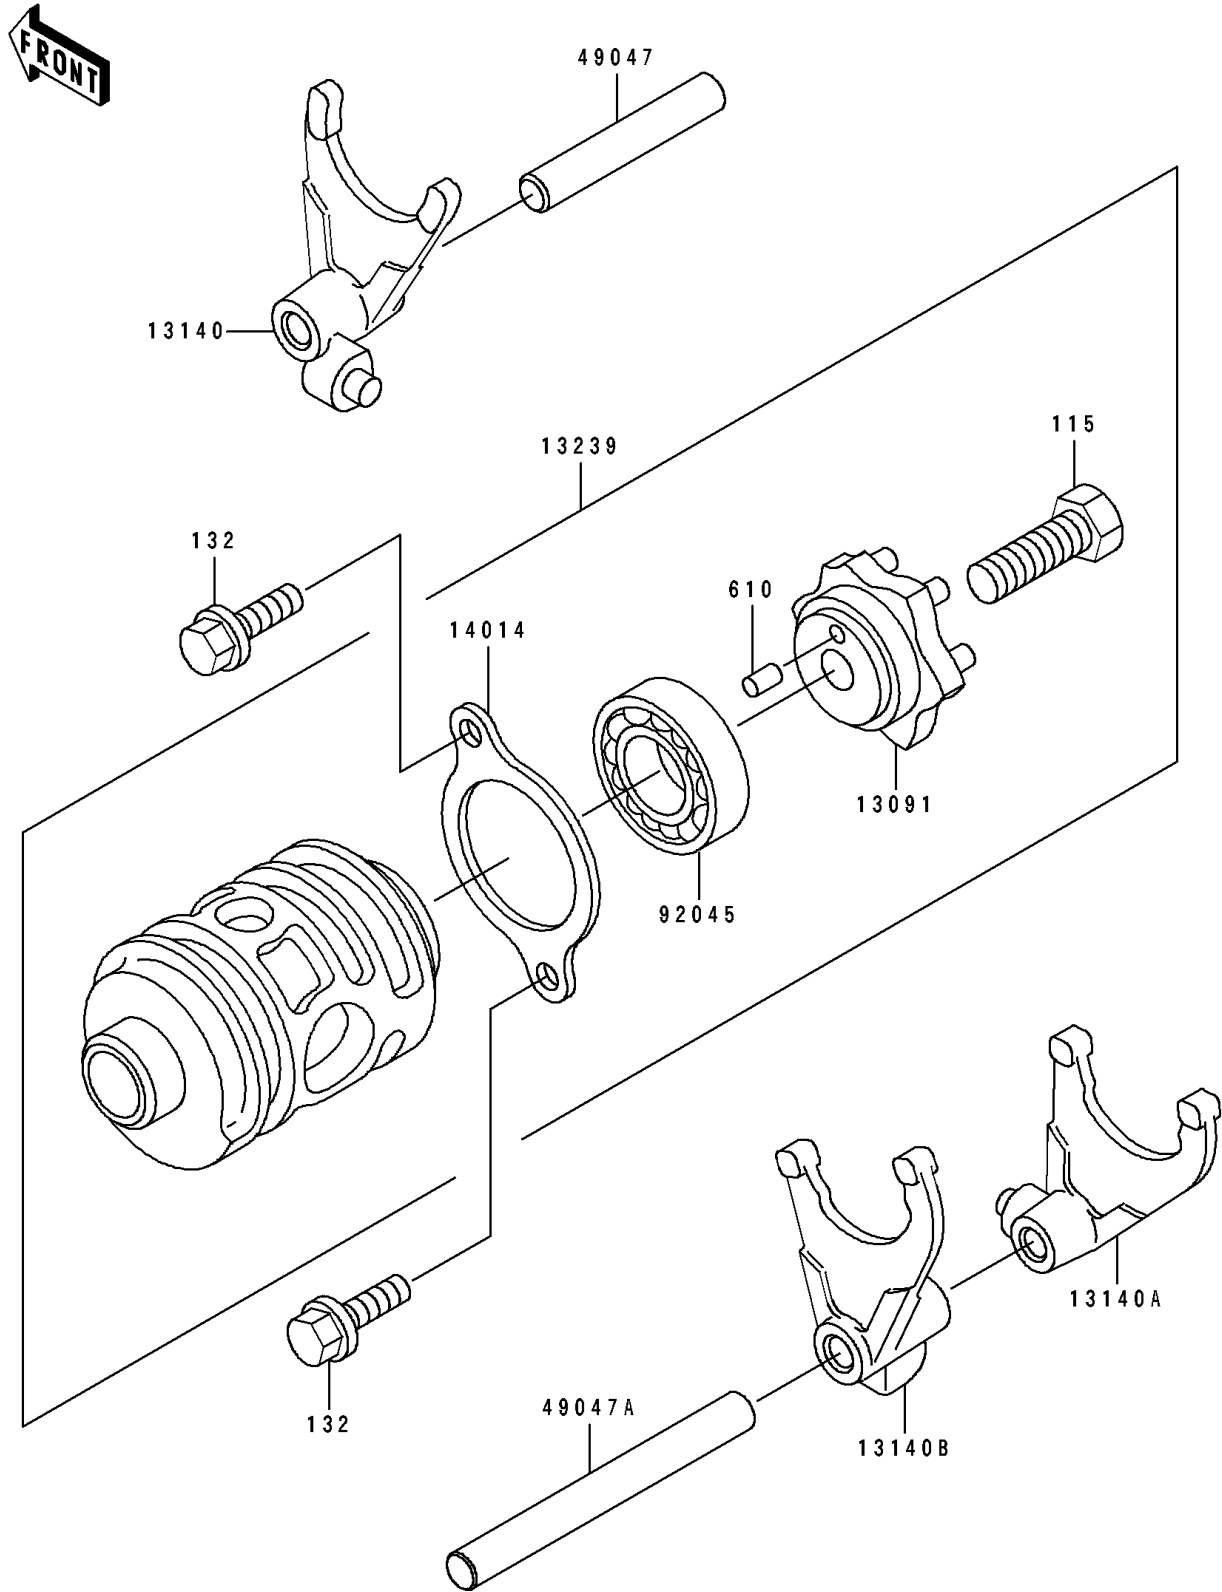

1989 KDX200 PARTS DIAGRAM

Change Drum/Shift Fork

E1362

1989 KDX200 PARTS LIST

Change Drum/Shift Fork

ITEM NAME	PART NUMBER	QUANTITY
HOLDER,CHANGE DRUM (Ref # 13091)	13091-1364	1
FORK-SHIFT,5TH&TOP (Ref # 13140)	13140-1074	1
FORK-SHIFT,LOW&4TH (Ref # 13140A)	13140-1143	1
FORK-SHIFT,2ND&3RD (Ref # 13140B)	13140-1144	1
DRUM-ASSY-CHANGE (Ref # 13239)	13239-1125	1
PLATE-POSITION (Ref # 14014)	14014-1020	1
ROD-SHIFT,8X58 (Ref # 49047)	49047-1017	1
ROD-SHIFT,8X82.5 (Ref # 49047A)	49047-1065	1
BEARING-BALL,#6905 (Ref # 92045)	92045-036	1
BOLT-SMALL-UPSET (Ref # 115)	115G0825	1
BOLT-FLANGED-SMALL (Ref # 132)	132G0614	1
ROLLER,4X8 (Ref # 610)	610A0408	1