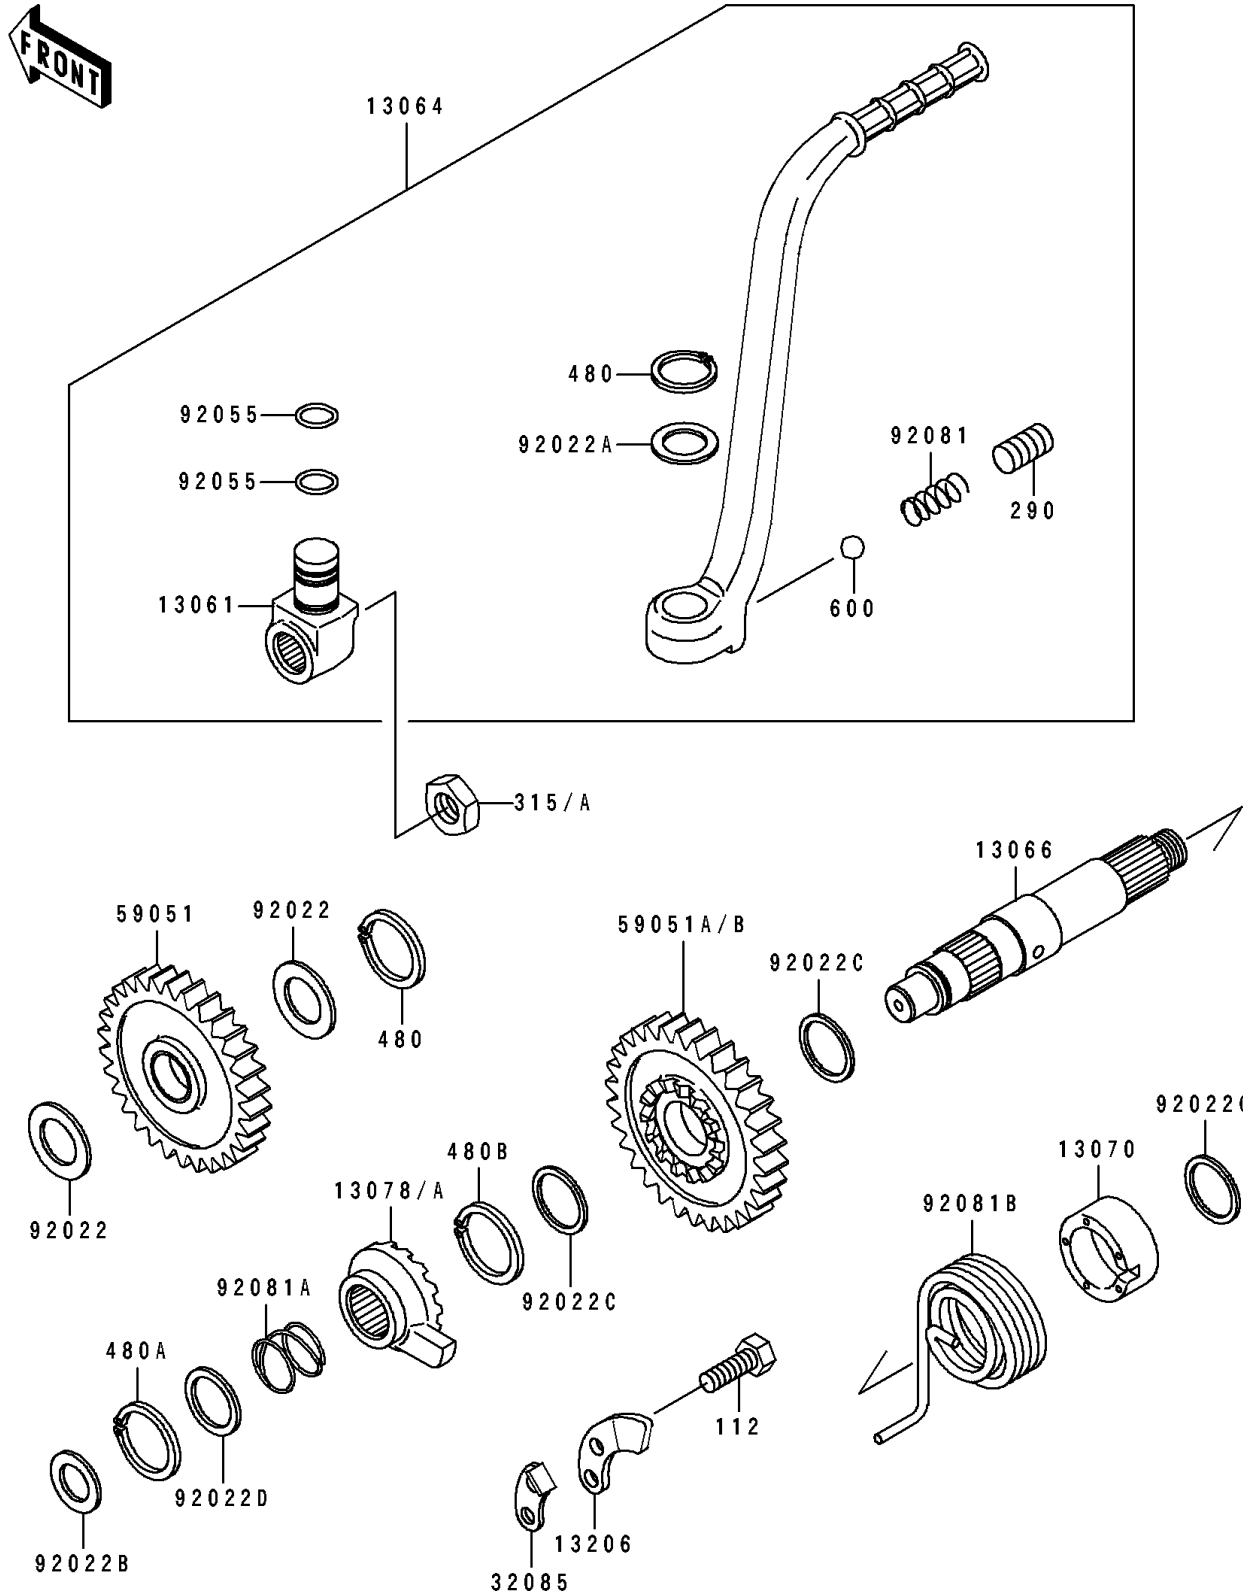

1991 KDX200 PARTS DIAGRAM

Kickstarter Mechanism

E1340

1991 KDX200 PARTS LIST

Kickstarter Mechanism

ITEM NAME	PART NUMBER	QUANTITY
BOSS,KICK PEDAL (Ref # 13061)	13061-1284	1
LEVER-ASSY-KICK,PEDAL (Ref # 13064)	13064-1148	1
SHAFT-KICK (Ref # 13066)	13066-1071	1
GUIDE,KICK SPRING (Ref # 13070)	13070-1063	1
RATCHET (Ref # 13078A)	13078-1063	1
GUIDE-KICK (Ref # 13206)	13206-1001	1
STOPPER,KICKSTARTER (Ref # 32085)	32085-1016	1
GEAR-SPUR,KICK,30T (Ref # 59051)	59051-1041	1
GEAR-SPUR,KICKSTARTER (Ref # 59051B)	59051-1224	1
WASHER,15.3X25X0.5 (Ref # 92022)	92022-1045	2
WASHER,16.3X24X1 (Ref # 92022A)	92022-1205	1
WASHER,12.3X20X0.5 (Ref # 92022B)	92022-269	1
WASHER,18.3X22X0.5 (Ref # 92022C)	92022-271	3
WASHER,16.8X22X0.5 (Ref # 92022D)	92022-315	1
RING-O,10X1.5 (Ref # 92055)	92055-061	2
SPRING,KICK PEDAL (Ref # 92081)	92081-020	1
SPRING,RATCHET (Ref # 92081A)	92081-122	1
SPRING,KICKSTARTER (Ref # 92081B)	92081-1926	1
BOLT-UPSET (Ref # 112)	112G0618	2
SCREW-SET-SOCKET,8X8 (Ref # 290)	290Q0808	1
NUT-HEX-FINE (Ref # 315A)	315G1200	1
CIRCLIP-TYPE-C,15MM (Ref # 480)	480J1500	2
CIRCLIP-TYPE-C,16MM (Ref # 480A)	480J1600	1
CIRCLIP-TYPE-C,18MM (Ref # 480B)	480J1800	1
BALL-STEEL,1/4" (Ref # 600)	600A0800	1