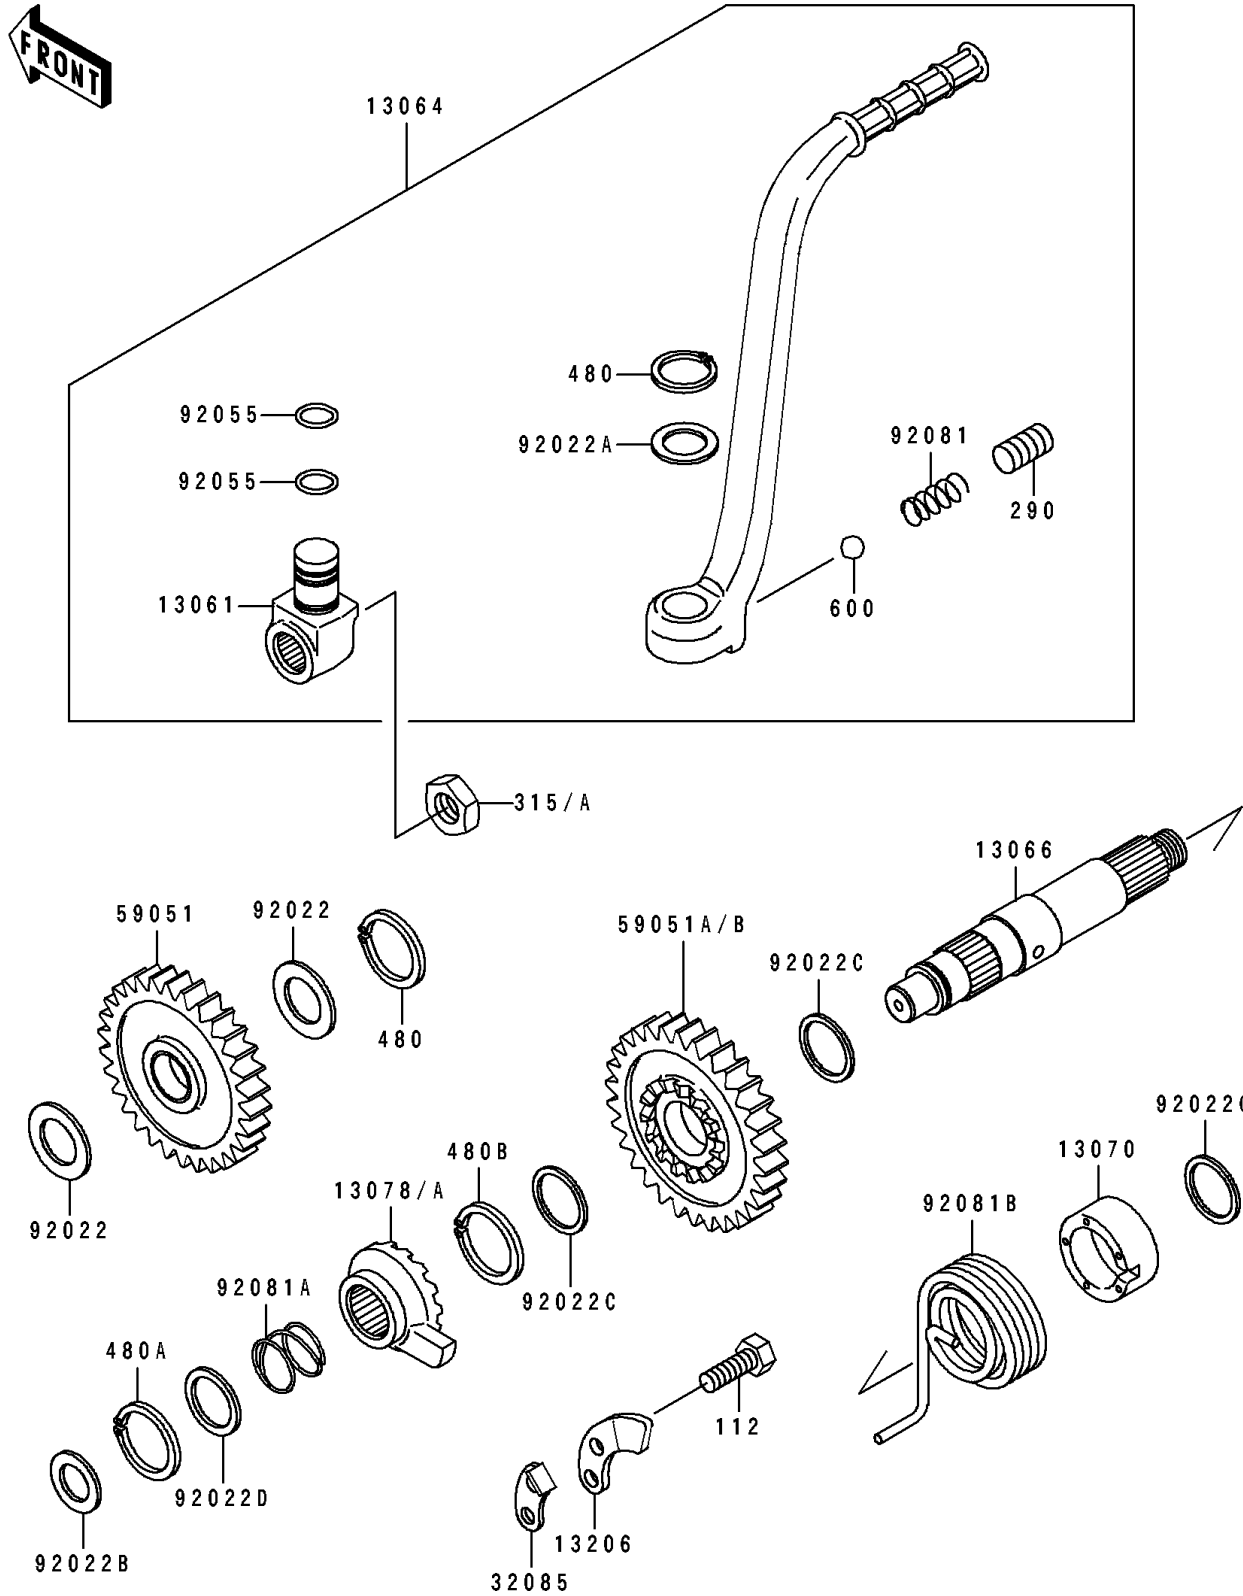

## 1989 KDX200 PARTS DIAGRAM

Kickstarter Mechanism

E1340

## 1989 KDX200 PARTS LIST

### Kickstarter Mechanism

ITEM NAME	PART NUMBER	QUANTITY
BOSS,KICK PEDAL (Ref # 13061)	13061-1284	1
LEVER-ASSY-KICK,PEDAL (Ref # 13064)	13064-1148	1
SHAFT-KICK (Ref # 13066)	13066-1071	1
GUIDE,KICK SPRING (Ref # 13070)	13070-1063	1
RATCHET (Ref # 13078)	13078-1061	1
GUIDE-KICK (Ref # 13206)	13206-1001	1
STOPPER,KICKSTARTER (Ref # 32085)	32085-1016	1
GEAR-SPUR,KICK,30T (Ref # 59051)	59051-1041	1
GEAR-SPUR,KICKSTATER,31T (Ref # 59051A)	59051-1152	1
WASHER,15.3X25X0.5 (Ref # 92022)	92022-1045	1
WASHER,16.3X24X1 (Ref # 92022A)	92022-1205	1
WASHER,12.3X20X0.5 (Ref # 92022B)	92022-269	1
WASHER,18.3X22X0.5 (Ref # 92022C)	92022-271	1
WASHER,16.8X22X0.5 (Ref # 92022D)	92022-315	1
RING-O,10X1.5 (Ref # 92055)	92055-061	1
SPRING,KICK PEDAL (Ref # 92081)	92081-020	1
SPRING,RATCHET (Ref # 92081A)	92081-122	1
SPRING,KICKSTARTER (Ref # 92081B)	92081-1926	1
BOLT-UPSET (Ref # 112)	112G0618	1
SCREW-SET-SOCKET,8X8 (Ref # 290)	290Q0808	1
NUT-HEX-FINE (Ref # 315)	315B1200	1
CIRCLIP-TYPE-C,15MM (Ref # 480)	480J1500	1
CIRCLIP-TYPE-C,16MM (Ref # 480A)	480J1600	1
CIRCLIP-TYPE-C,18MM (Ref # 480B)	480J1800	1
BALL-STEEL,1/4" (Ref # 600)	600A0800	1