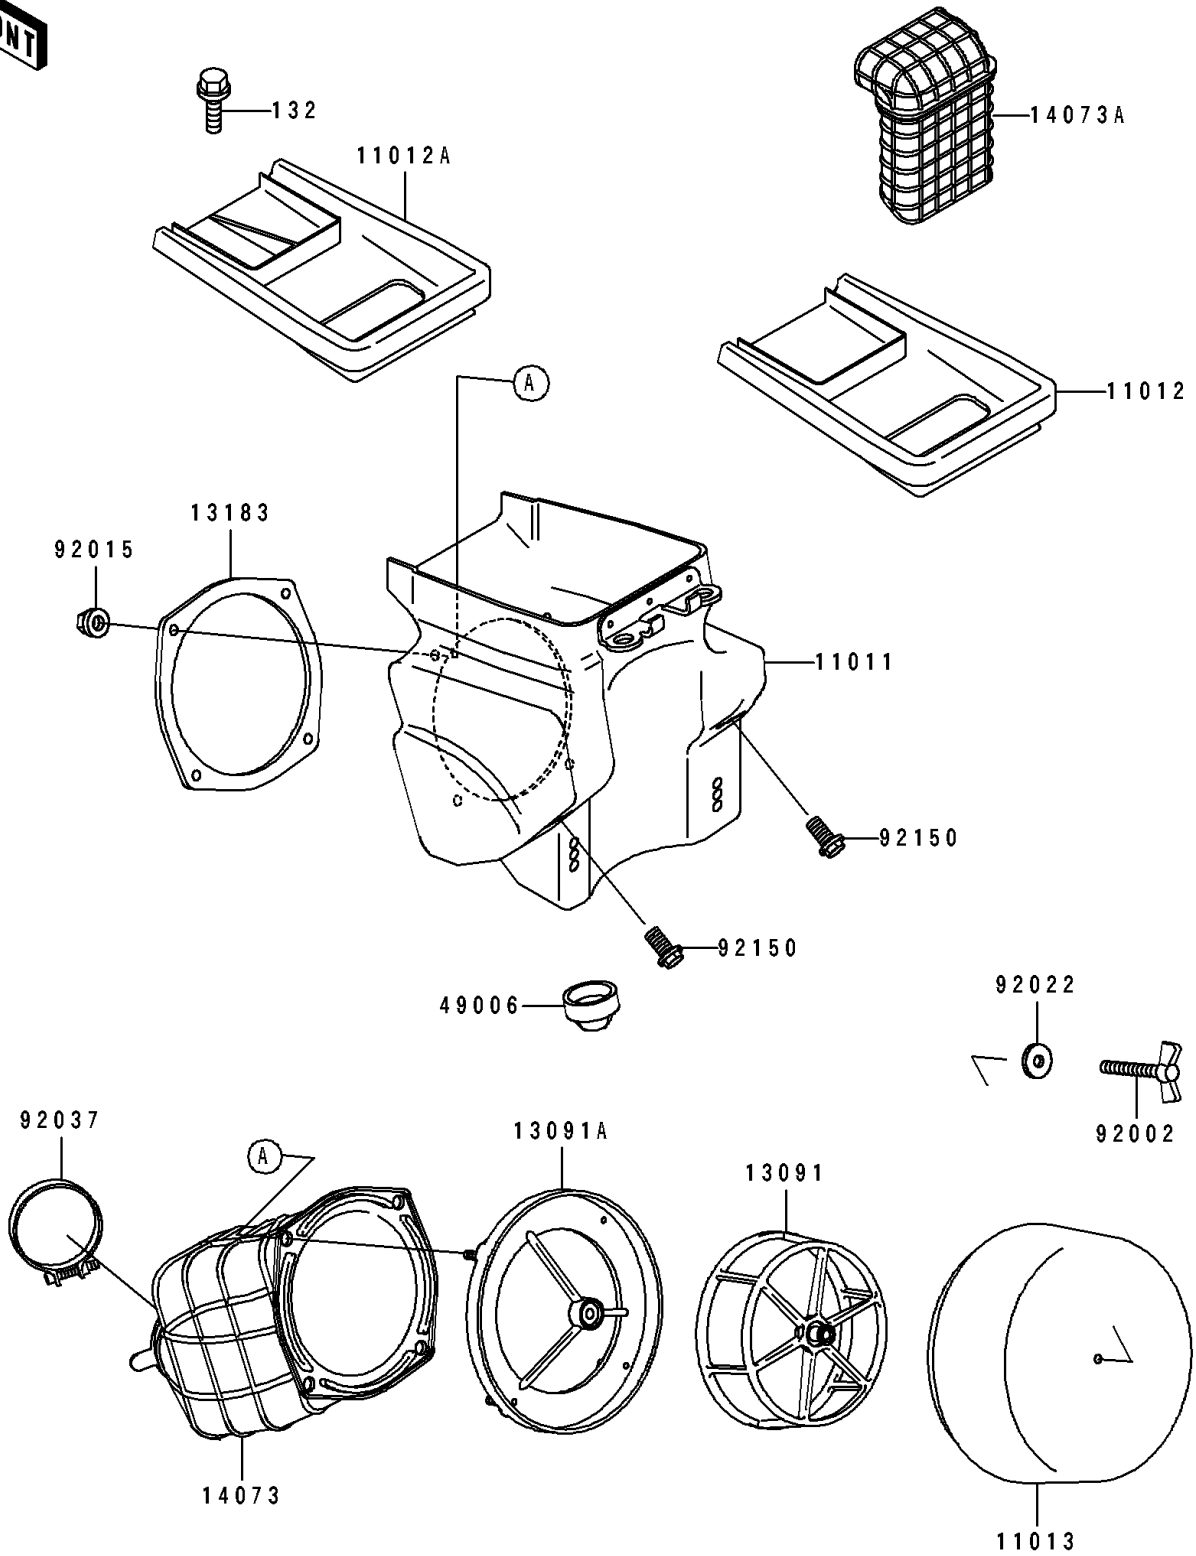

# 1991 KDX200 PARTS DIAGRAM

Air Filter

E1130

## 1991 KDX200 PARTS LIST

### Air Filter

ITEM NAME	PART NUMBER	QUANTITY
CASE-AIR FILTER (Ref # 11011)	11011-1297	1
CAP,AIR FILTER (Ref # 11012A)	11012-1691	1
ELEMENT-AIR FILTER (Ref # 11013)	11013-1196	1
HOLDER,ELEMENT (Ref # 13091)	13091-1454	1
HOLDER (Ref # 13091A)	13091-1594	1
PLATE,DUCT FITTING (Ref # 13183)	13183-1046	1
DUCT,AIR FILTER (Ref # 14073)	14073-1362	1
DUCT,AIR INLET (Ref # 14073A)	14073-1363	1
BOOT (Ref # 49006)	49006-1248	1
BOLT,WING (Ref # 92002)	92002-1719	1
NUT,FLANGED,5MM (Ref # 92015)	92015-1259	4
WASHER,6.5X20X1.6 (Ref # 92022)	92022-125	1
CLAMP,AIR FILTER (Ref # 92037)	92037-171	1
BOLT,FLANGED,6X16 (Ref # 92150)	92150-1506	2
BOLT-FLANGED-SMALL (Ref # 132)	132G0612	1