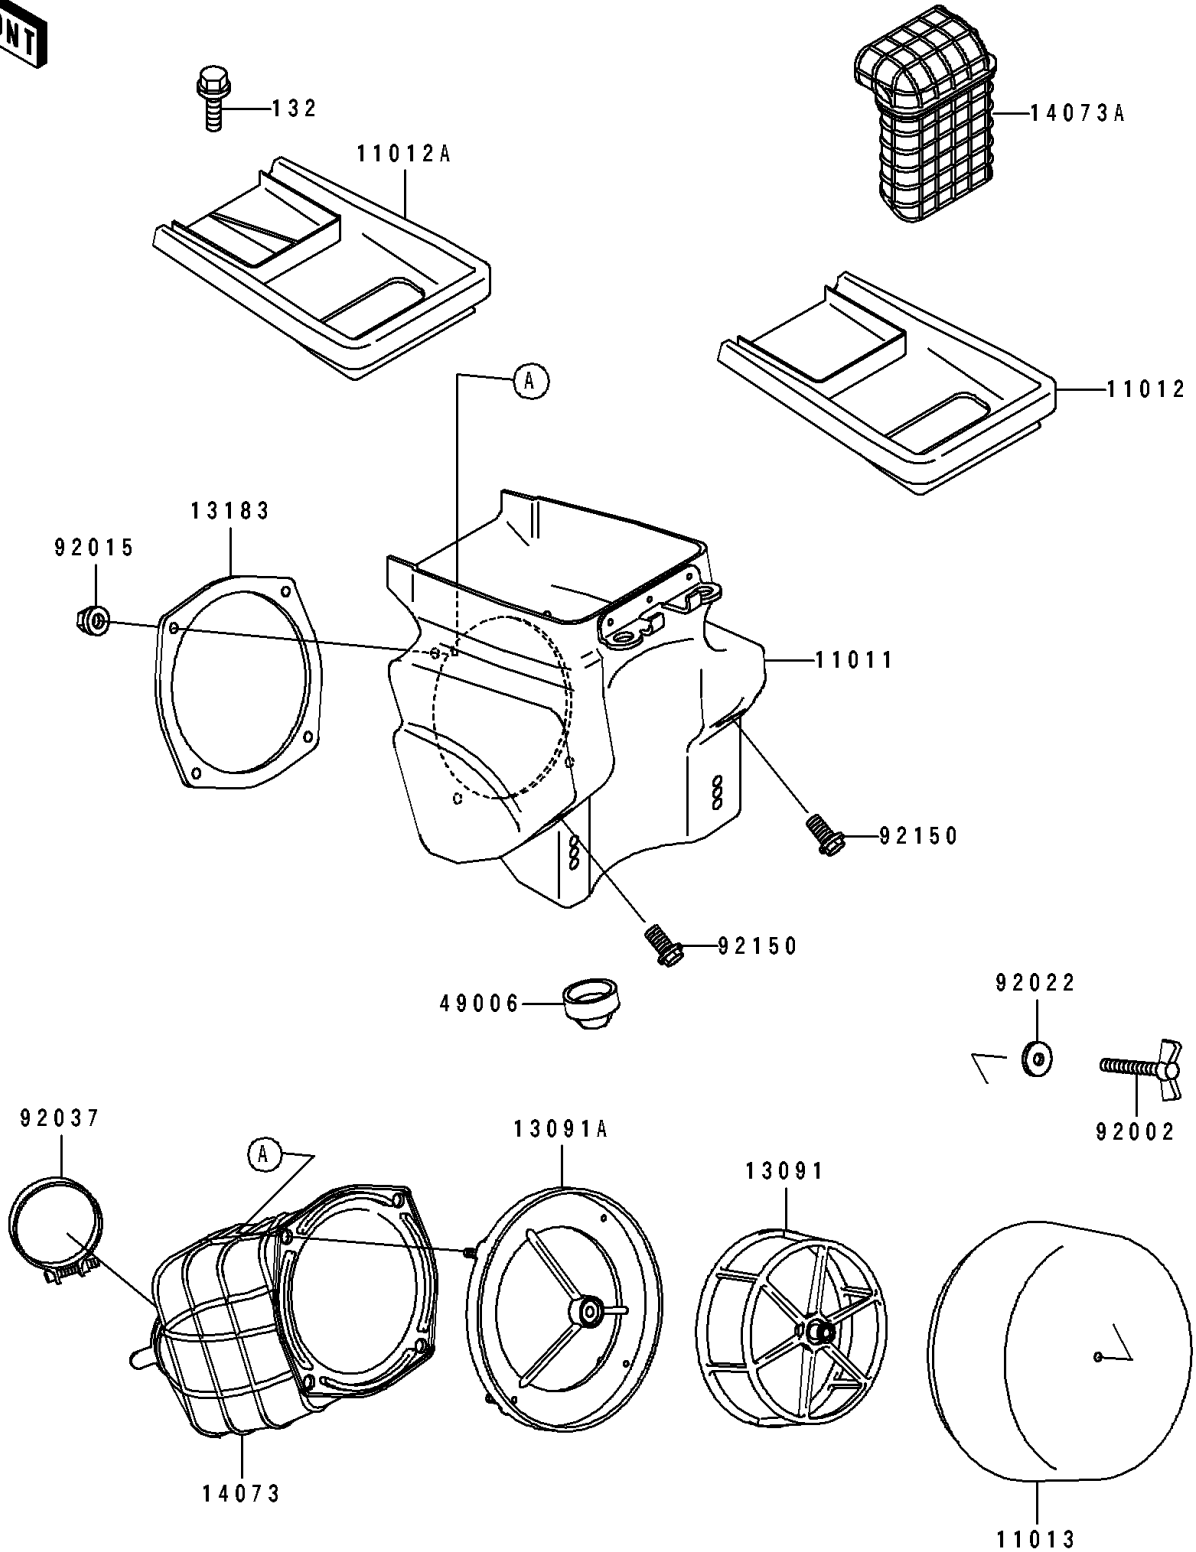

1990 KDX200 PARTS DIAGRAM

Air Filter

E1130

1990 KDX200 PARTS LIST

Air Filter

ITEM NAME	PART NUMBER	QUANTITY
CASE-AIR FILTER (Ref # 11011)	11011-1297	1
CAP,AIR FILTER (Ref # 11012A)	11012-1691	1
ELEMENT-AIR FILTER (Ref # 11013)	11013-1196	1
HOLDER,ELEMENT (Ref # 13091)	13091-1454	1
HOLDER (Ref # 13091A)	13091-1594	1
PLATE,DUCT FITTING (Ref # 13183)	13183-1046	1
DUCT,AIR FILTER (Ref # 14073)	14073-1362	1
DUCT,AIR INLET (Ref # 14073A)	14073-1363	1
BOOT (Ref # 49006)	49006-1248	1
BOLT,WING (Ref # 92002)	92002-1719	1
NUT,FLANGED,5MM (Ref # 92015)	92015-1259	4
WASHER,6.5X20X1.6 (Ref # 92022)	92022-125	1
CLAMP,AIR FILTER (Ref # 92037)	92037-171	1
BOLT,FLANGED,6X16 (Ref # 92150)	92150-1506	2
BOLT-FLANGED-SMALL (Ref # 132)	132G0612	1