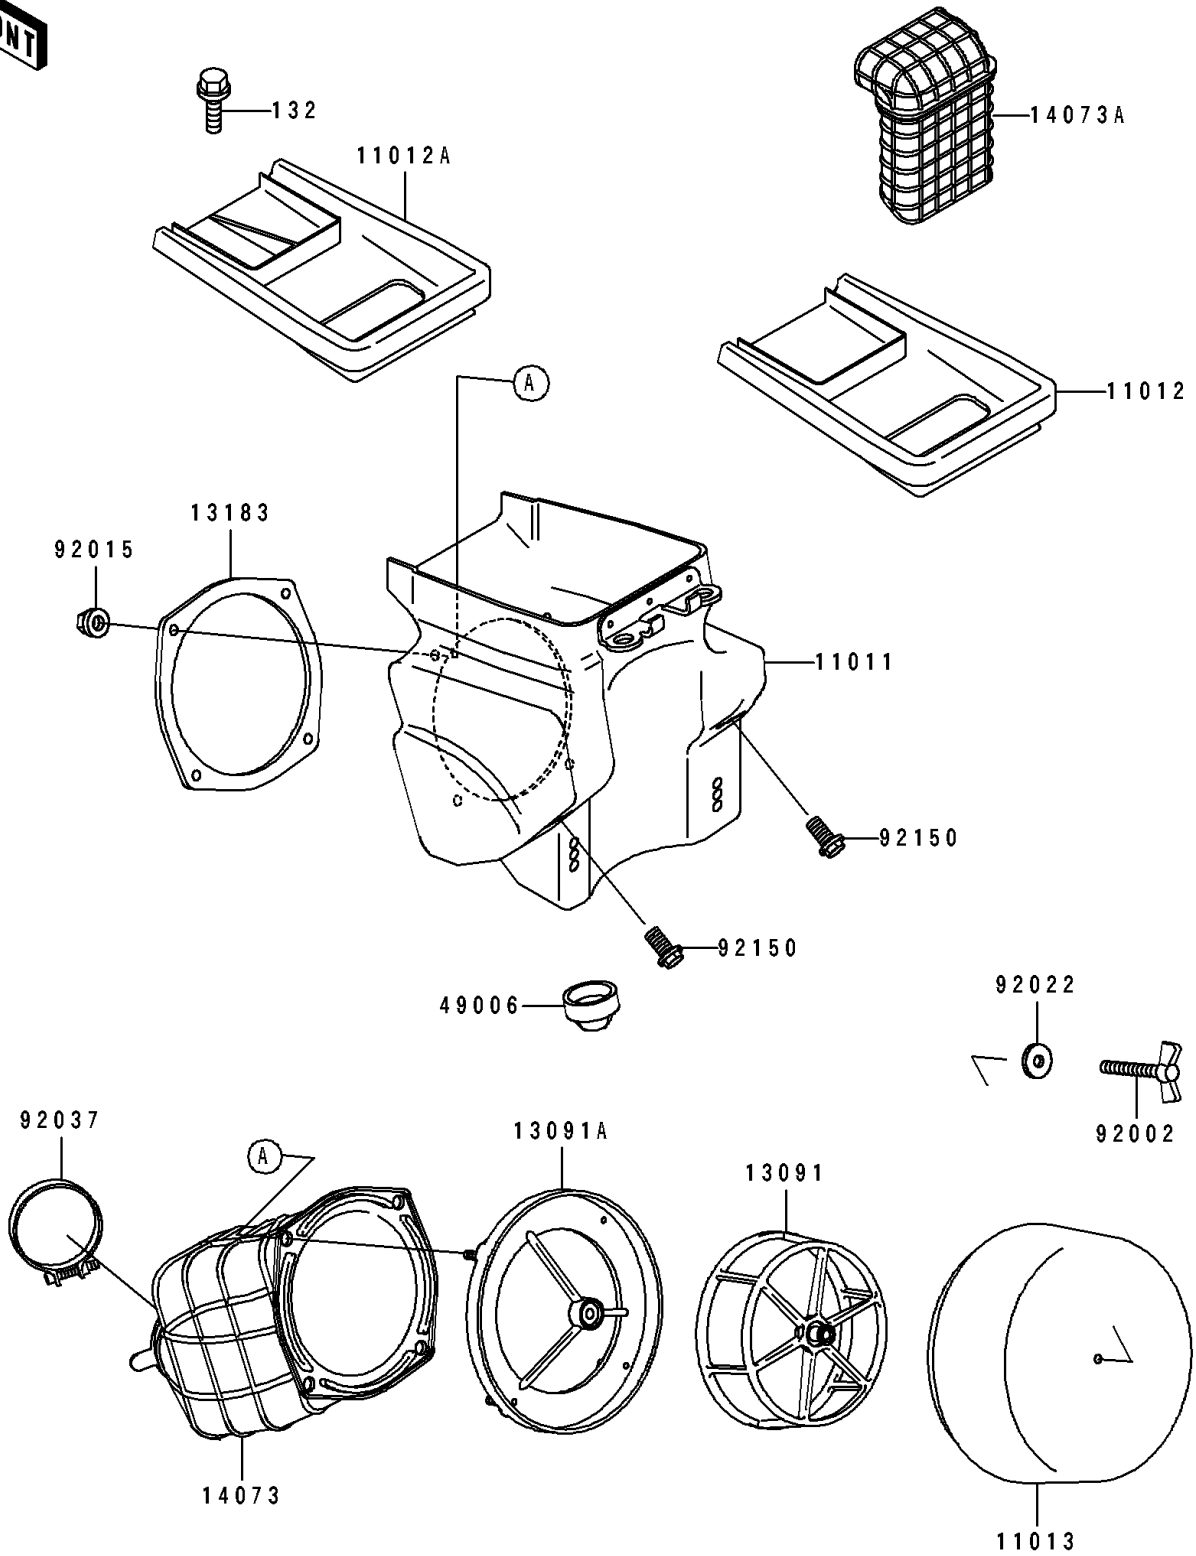

1989 KDX200 PARTS DIAGRAM

Air Filter

E1130

1989 KDX200 PARTS LIST

Air Filter

ITEM NAME	PART NUMBER	QUANTITY
CASE-AIR FILTER (Ref # 11011)	11011-1297	1
CAP,AIR FILTER (Ref # 11012)	11012-1678	1
ELEMENT-AIR FILTER (Ref # 11013)	11013-1196	1
HOLDER,ELEMENT (Ref # 13091)	13091-1454	1
HOLDER (Ref # 13091A)	13091-1594	1
PLATE,DUCT FITTING (Ref # 13183)	13183-1046	1
DUCT,AIR FILTER (Ref # 14073)	14073-1362	1
DUCT,AIR INLET (Ref # 14073A)	14073-1363	1
BOOT (Ref # 49006)	49006-1248	1
BOLT,WING (Ref # 92002)	92002-1719	1
NUT,FLANGED,5MM (Ref # 92015)	92015-1259	1
WASHER,6.5X20X1.6 (Ref # 92022)	92022-125	1
CLAMP,AIR FILTER (Ref # 92037)	92037-171	1
BOLT,FLANGED,6X16 (Ref # 92150)	92150-1506	1