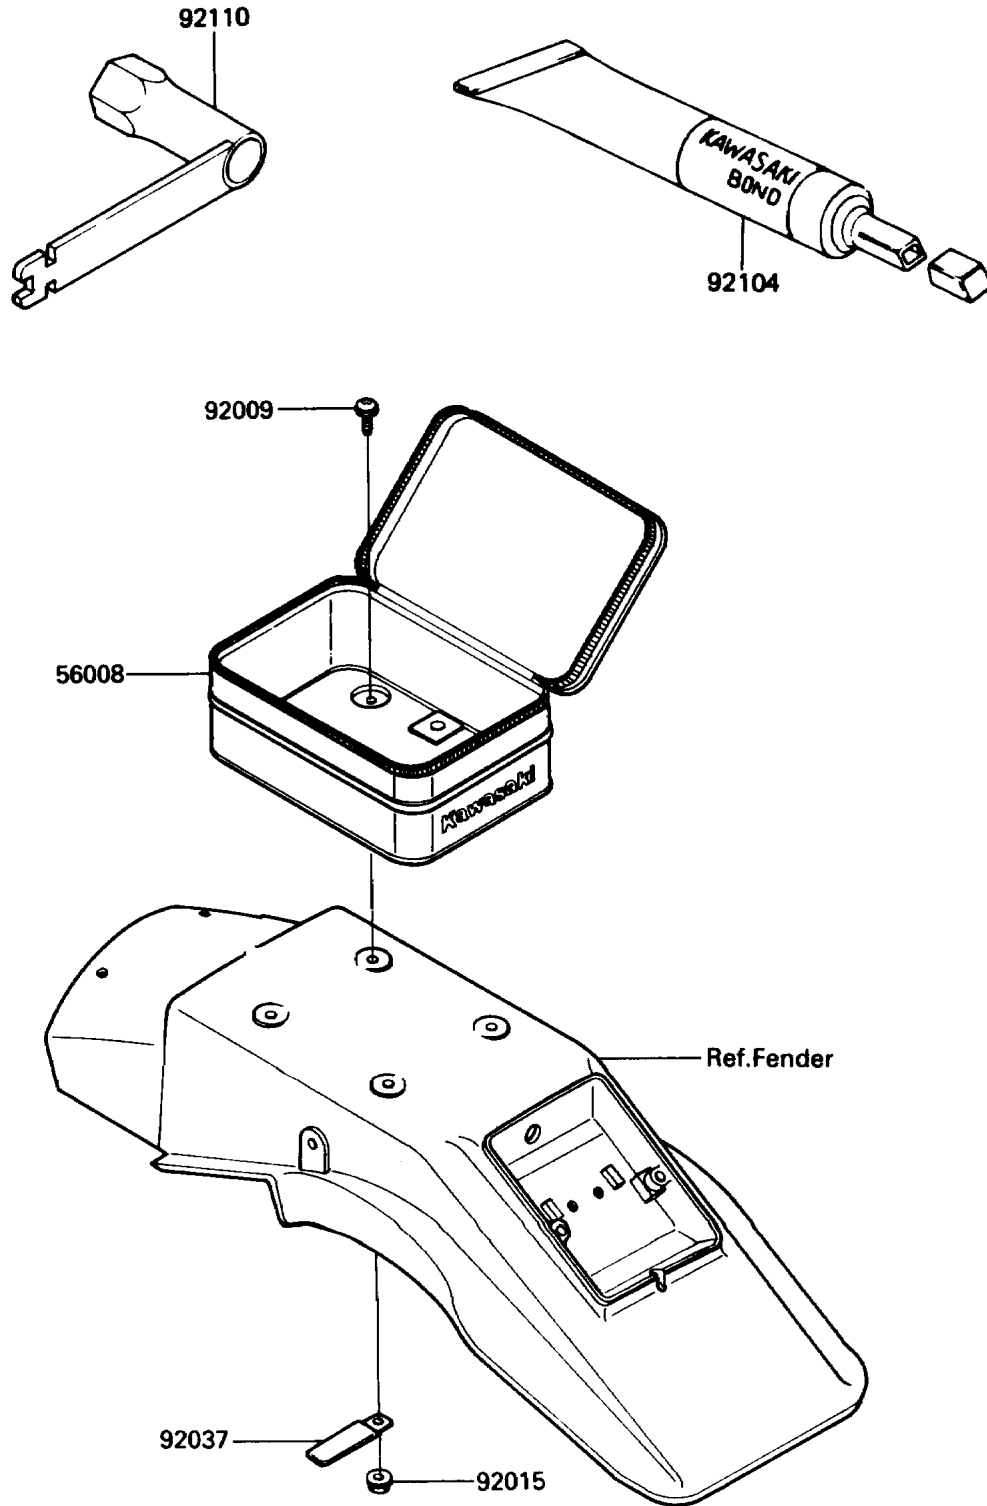

1988 KDX200 PARTS DIAGRAM

Owner's Tools

F2810-0220

1988 KDX200 PARTS LIST

Owner's Tools

ITEM NAME	PART NUMBER	QUANTITY
BAG,TOOL (Ref # 56008)	56008-1053	1
SCREW,6X20 (Ref # 92009)	92009-1289	4
NUT,FLANGED,6MM (Ref # 92015)	92015-1078	4
CLAMP,WIRING HARNESS (Ref # 92037)	92037-1069	2
GASKET-LIQUID,TUBE,100G,SILVER (Ref # 92104)	92104-002	1
TOOL-WRENCH,BOX,21MM&SPOKE (Ref # 92110)	92110-1119	1