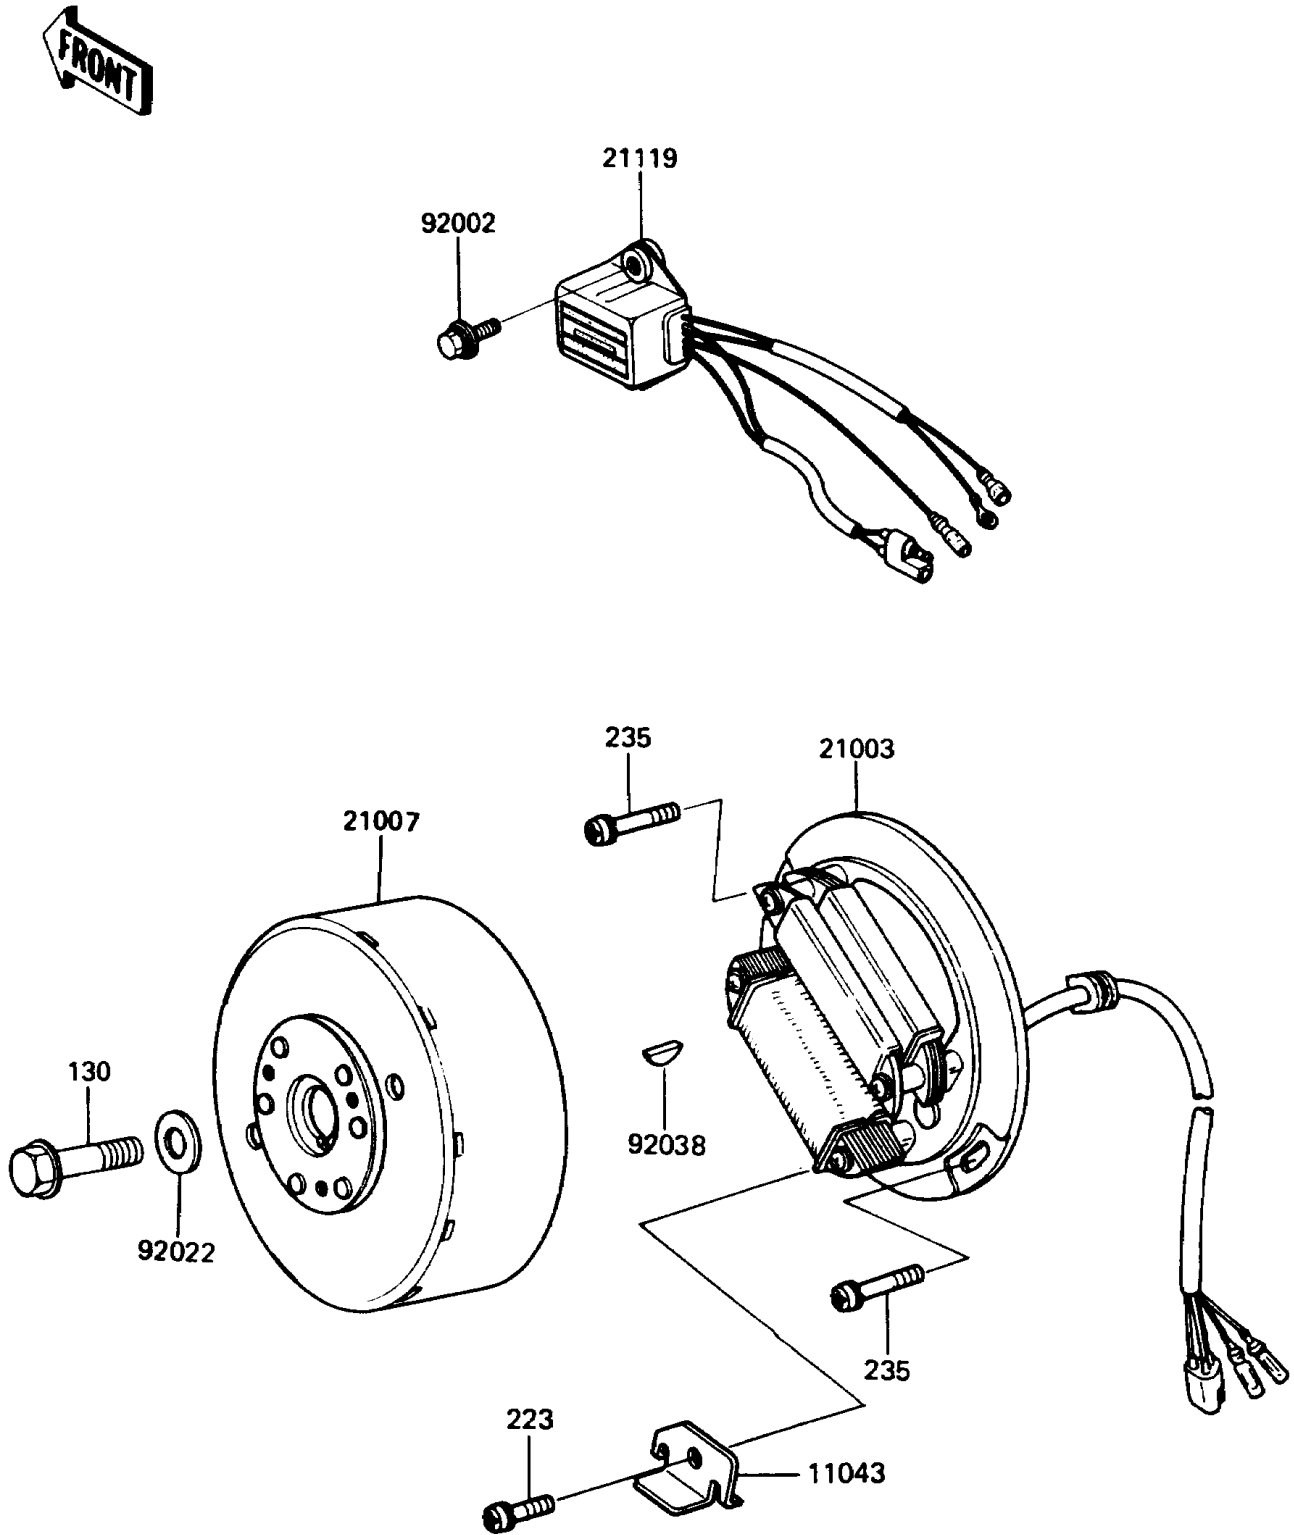

1988 KDX200 PARTS DIAGRAM

Generator

E1810 0115

1988 KDX200 PARTS LIST

Generator

ITEM NAME	PART NUMBER	QUANTITY
BRACKET,STATOR (Ref # 11043)	11043-1496	1
STATOR (Ref # 21003)	21003-1178	1
ROTOR (Ref # 21007)	21007-1145	1
IGNITER (Ref # 21119)	21119-1199	1
BOLT,6X16 (Ref # 92002)	92002-1461	2
WASHER,8.5X22X3.2 (Ref # 92022)	92022-276	1
KEY,WOODRUFF (Ref # 92038)	92038-001	1
BOLT-FLANGED (Ref # 130)	130P0835	1
SCREW-PAN-WS-CROS (Ref # 223)	223B0406	1
SCREW-PAN-WP-CROS (Ref # 235)	235B0616	2