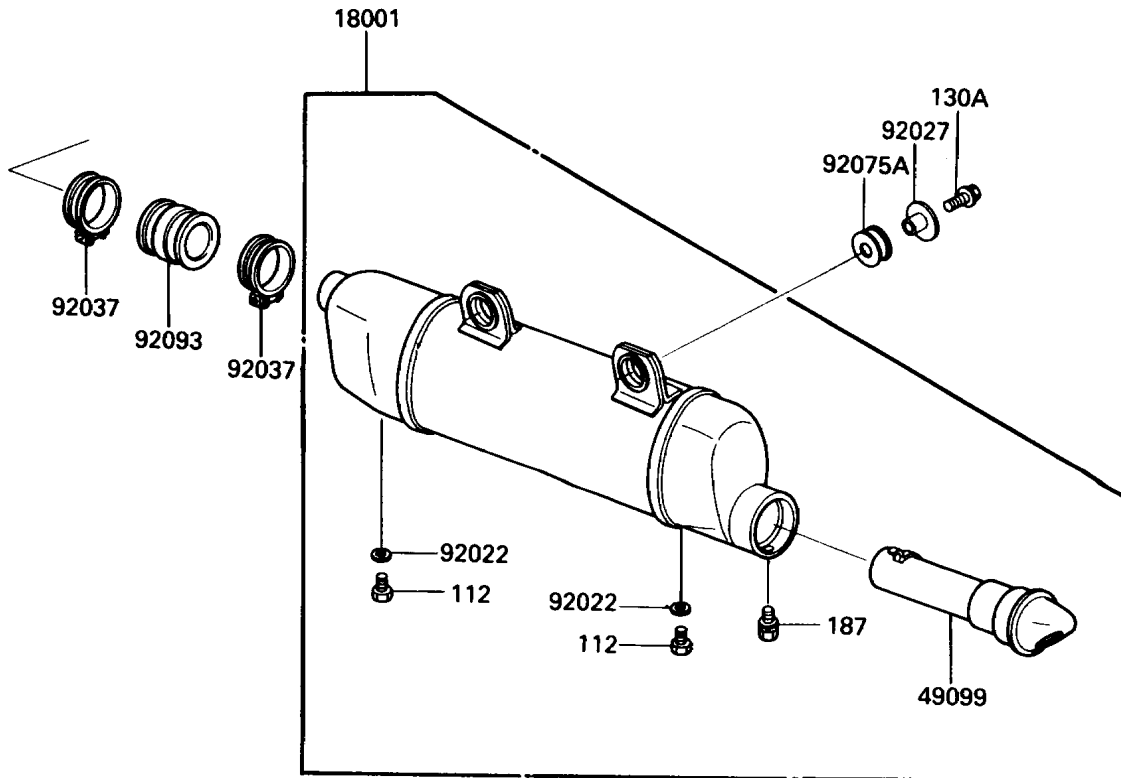

1986 KDX200 PARTS DIAGRAM

Muffler(s)

E1140-0268

1986 KDX200 PARTS LIST

Muffler(s)

ITEM NAME	PART NUMBER	QUANTITY
GASKET,EXHAUST PIPE (Ref # 11009)	11009-1123	1
MUFFLER (Ref # 18001)	18001-1590	1
BODY-COMP-MUFFLER (Ref # 18002)	18002-1782	1
BAFFLE-PIPE MUFFLER (Ref # 49099)	49099-1170	1
NUT,FLANGED,6MM (Ref # 92015)	92015-1078	1
WASHER,6.2X11X1 (Ref # 92022)	92022-304	2
COLLAR,MUFFLER (Ref # 92027)	92027-1981	2
CLAMP (Ref # 92037)	92037-177	2
DAMPER (Ref # 92075)	92075-1598	1
DAMPER,MUFFLER (Ref # 92075A)	92075-1809	2
DAMPER,MUFFLER (Ref # 92075B)	92075-1891	1
SPRING (Ref # 92081)	92081-1526	2
SEAL,MUFFLER (Ref # 92093)	92093-1014	1
BOLT-UPSET (Ref # 112)	112B0608	2
BOLT-FLANGED,6X12 (Ref # 130)	130G0612	1
BOLT-FLANGED,8X30 (Ref # 130A)	130G0830	2
BOLT-UPSET-WSP (Ref # 187)	187B0612	1
O RING,45MM (Ref # 670)	670E3045	2