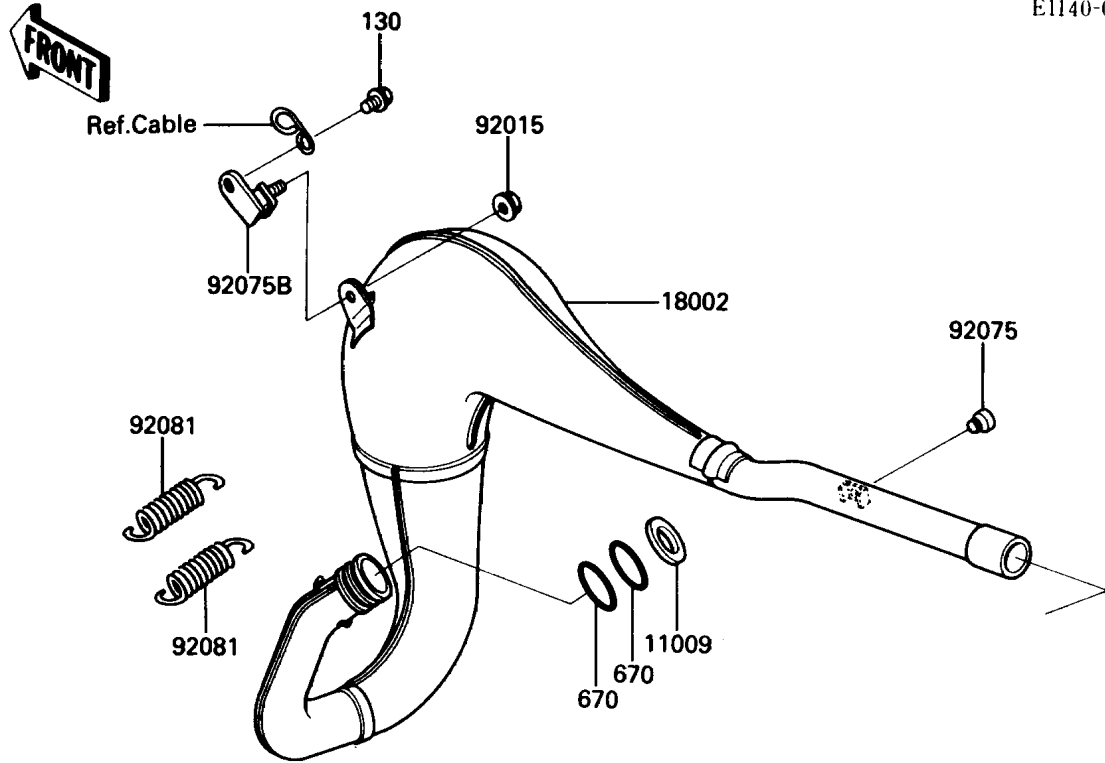

1986 KDX200 PARTS DIAGRAM

Muffler(s)

E1140-0268

1986 KDX200 PARTS LIST

Muffler(s)

ITEM NAME	PART NUMBER	QUANTITY
GASKET,EXHAUST PIPE (Ref # 11009)	11009-1123	1
MUFFLER (Ref # 18001)	18001-1590	1
BODY-COMP-MUFFLER (Ref # 18002)	18002-1782	1
BAFFLE-PIPE MUFFLER (Ref # 49099)	49099-1170	1
NUT,FLANGED,6MM (Ref # 92015)	92015-1078	1
WASHER,6.2X11X1 (Ref # 92022)	92022-304	2
COLLAR,MUFFLER (Ref # 92027)	92027-1981	2
CLAMP (Ref # 92037)	92037-177	2
DAMPER (Ref # 92075)	92075-1598	1
DAMPER,MUFFLER (Ref # 92075A)	92075-1809	2
DAMPER,MUFFLER (Ref # 92075B)	92075-1891	1
SPRING (Ref # 92081)	92081-1526	2
SEAL,MUFFLER (Ref # 92093)	92093-1014	1
BOLT-UPSET (Ref # 112)	112B0608	2
BOLT-FLANGED,6X12 (Ref # 130)	130G0612	1
BOLT-FLANGED,8X30 (Ref # 130A)	130G0830	2
BOLT-UPSET-WSP (Ref # 187)	187B0612	1
O RING,45MM (Ref # 670)	670E3045	2