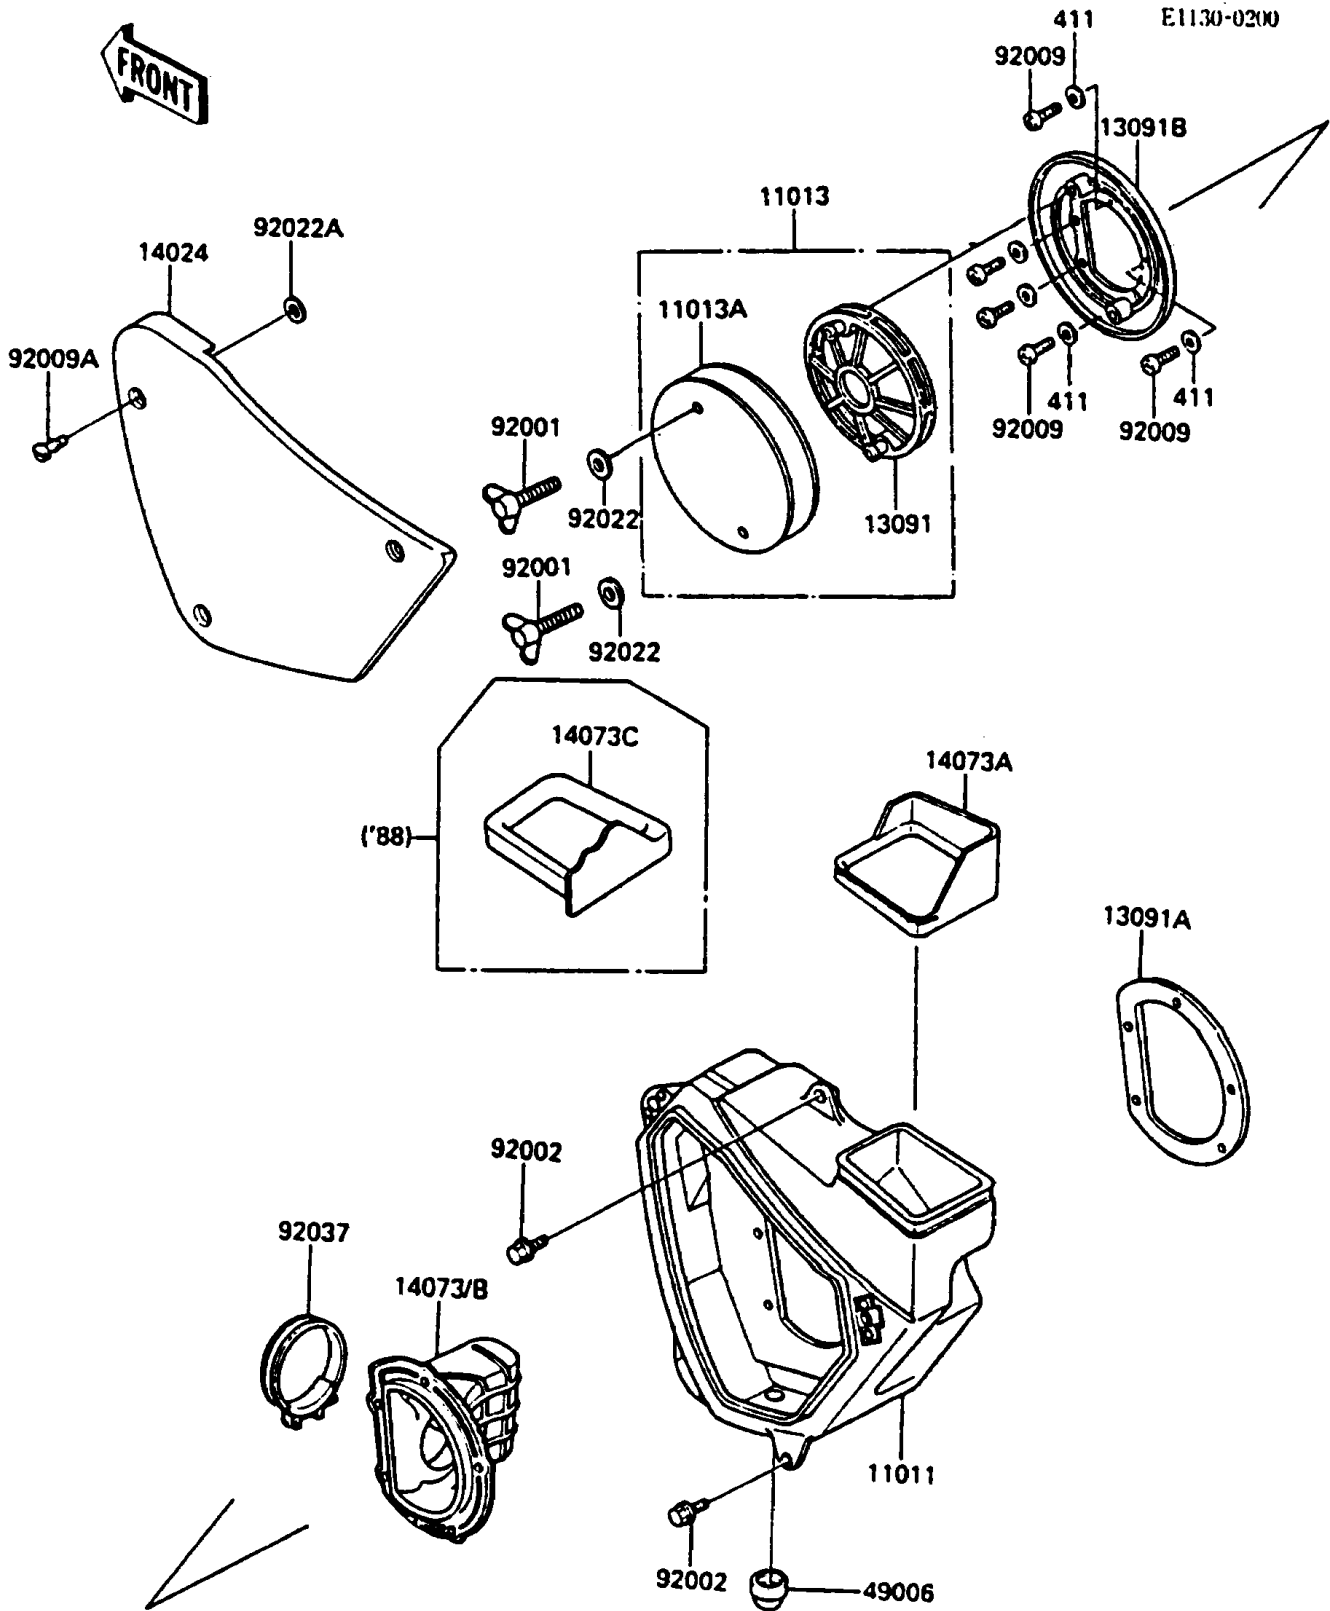

1988 KDX200 PARTS DIAGRAM

Air Cleaner

1988 KDX200 PARTS LIST

Air Cleaner

ITEM NAME	PART NUMBER	QUANTITY
CASE-AIR FILTER (Ref # 11011)	11011-1205	1
ELEMENT-AIR FILTER (Ref # 11013)	11013-1110	1
ELEMENT-AIR FILTER (Ref # 11013A)	11013-1111	1
HOLDER (Ref # 13091)	13091-1265	1
HOLDER,DUCT (Ref # 13091A)	13091-1266	1
HOLDER,ELEMENT (Ref # 13091B)	13091-1267	1
COVER,AIR FILTER (Ref # 14024)	14024-1620	1
DUCT,AIR FILTER (Ref # 14073B)	14073-1335	1
DUCT,AIR FILTER (Ref # 14073C)	14073-1339	1
BOOT,AIR FILTER (Ref # 49006)	49006-1156	1
BOLT,WING,6X40 (Ref # 92001)	92001-1685	2
BOLT,6X16 (Ref # 92002)	92002-1461	2
SCREW,5X14 (Ref # 92009)	92009-1341	5
SCREW (Ref # 92009A)	92009-1407	3
WASHER,6.5X20X1.6 (Ref # 92022)	92022-125	2
WASHER (Ref # 92022A)	92022-1743	3
CLAMP,AIR FILTER (Ref # 92037)	92037-171	1
WASHER-PLAIN,5MM (Ref # 411)	411B0500	5