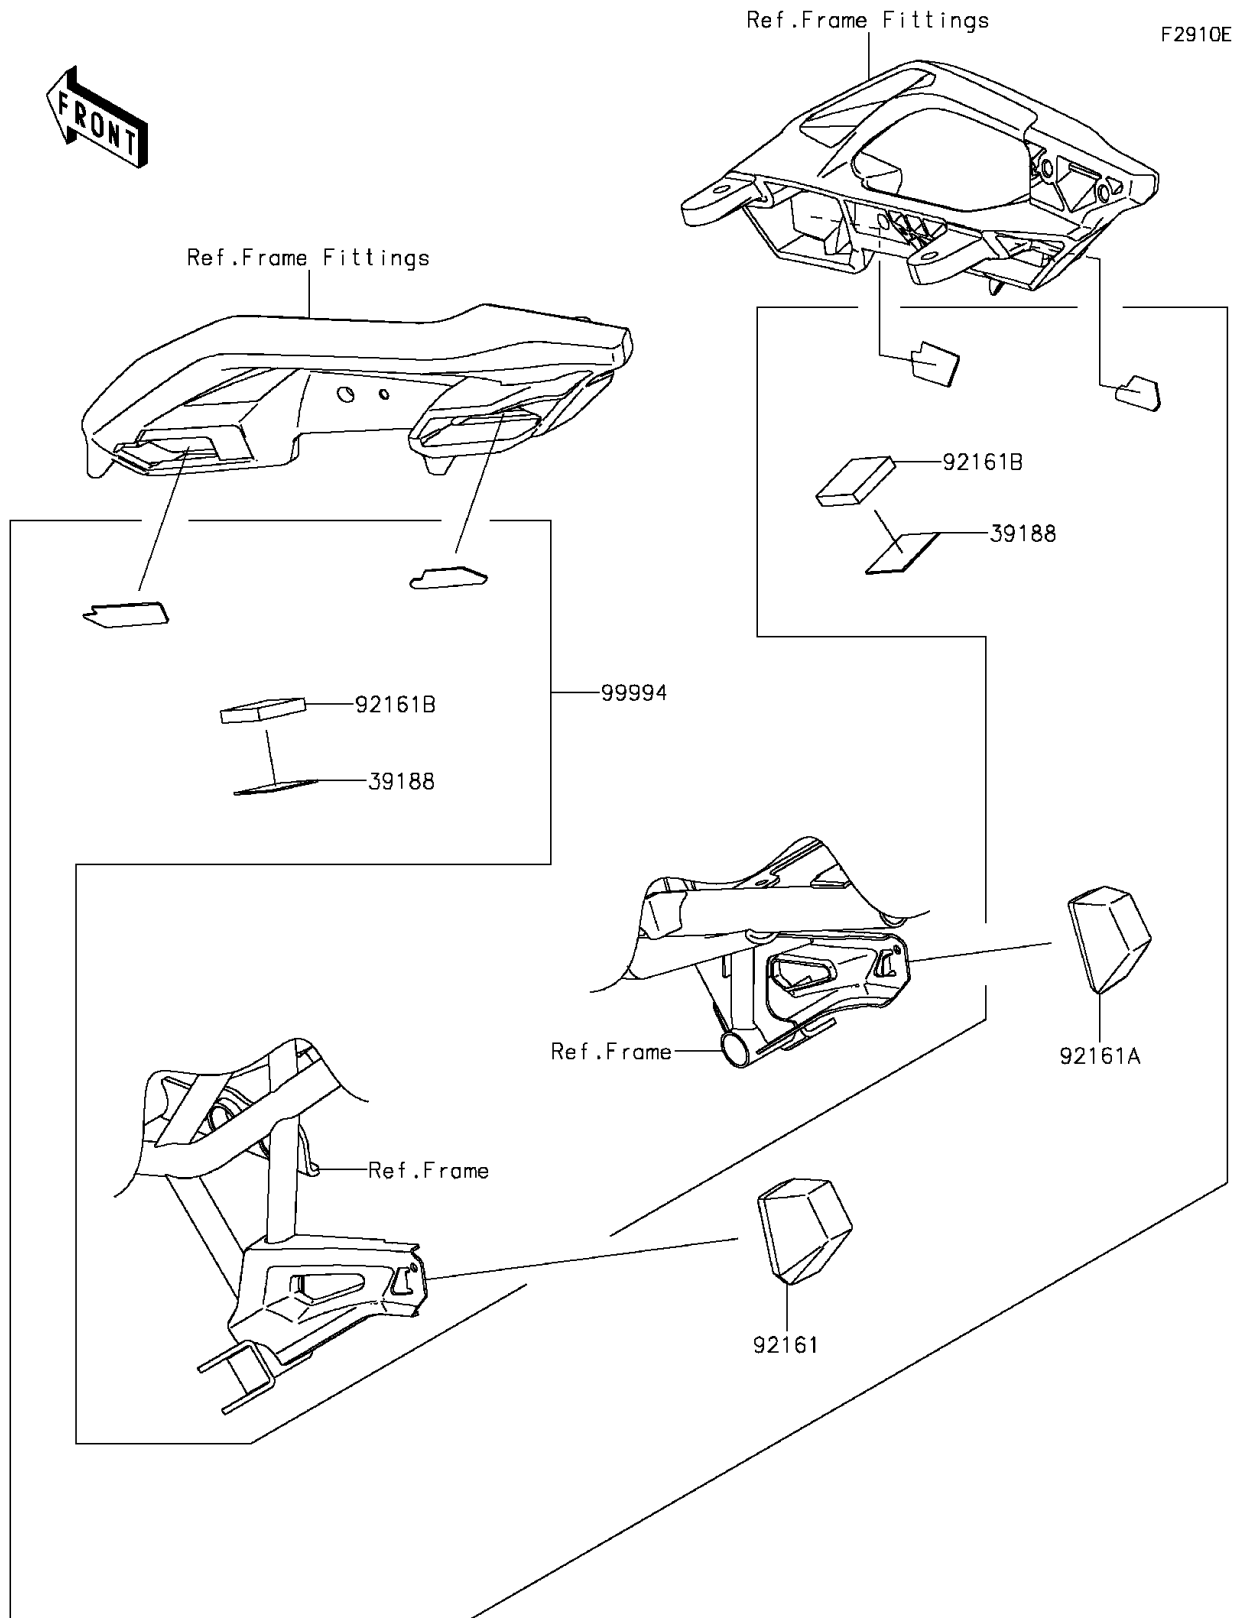

2015 VERSYS® 650 LT Supplement PARTS DIAGRAM

Bag Fitting Kit

2015 VERSYS® 650 LT Supplement PARTS LIST

Bag Fitting Kit

ITEM NAME	PART NUMBER	QUANTITY
TAPE,34X34 (Ref # 39188)	39188-0561	1
DAMPER,PANNIER,LH (Ref # 92161)	92161-1550	1
DAMPER,PANNIER,RH (Ref # 92161A)	92161-1551	1
DAMPER,34X34X7 (Ref # 92161B)	92161-1795	1
KIT-ACCESSORY,BAG FITTING KIT (Ref # 99994)	99994-0537	1