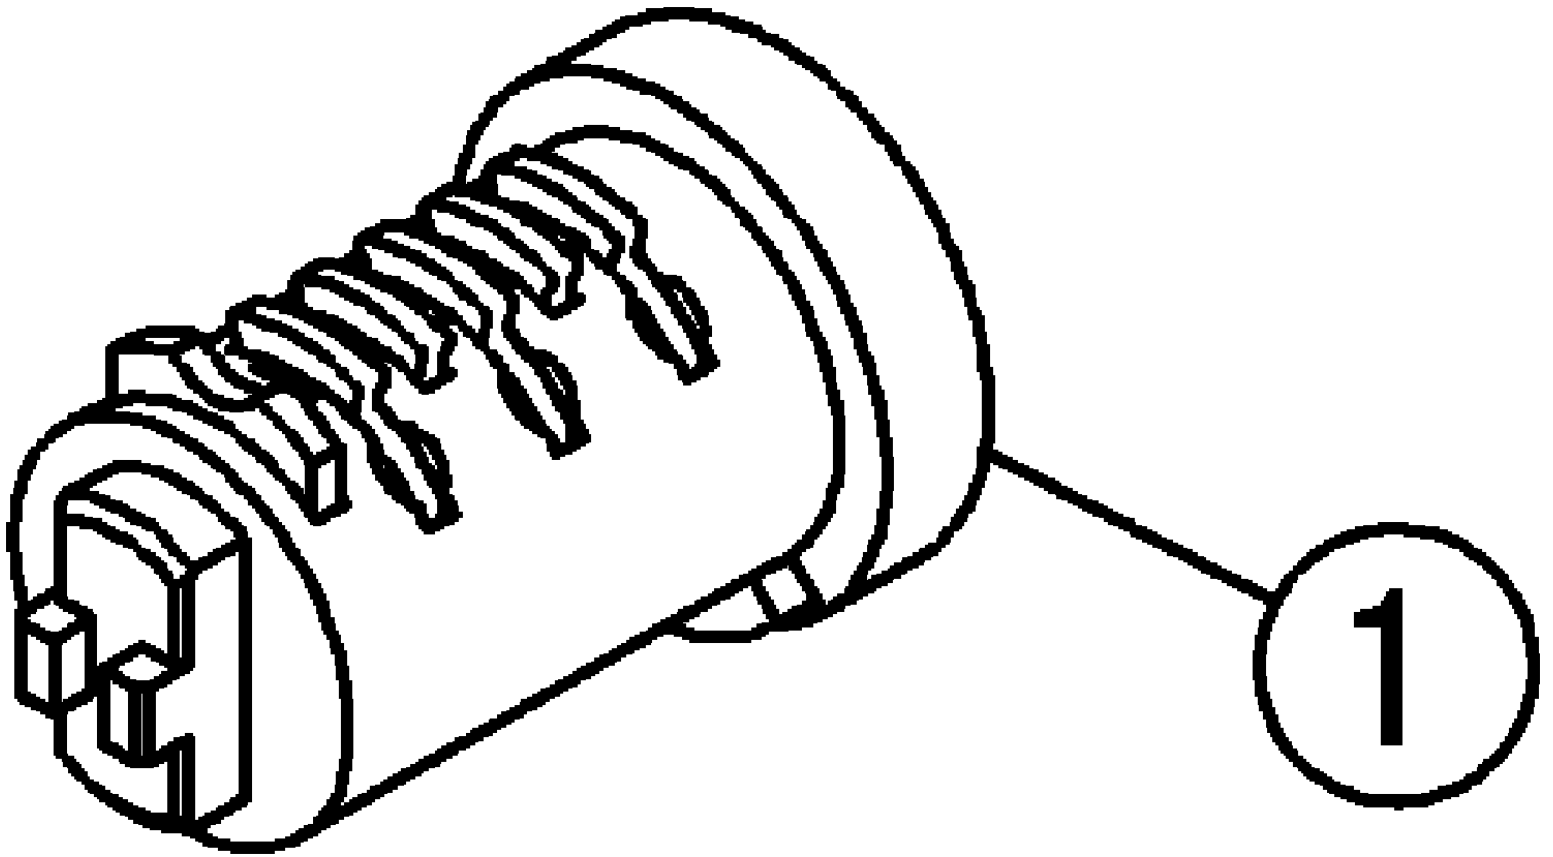

2015 VERSYS® 650 LT Supplement PARTS DIAGRAM

Rotor Kit (Lock)

2015 VERSYS® 650 LT Supplement PARTS LIST

Rotor Kit (Lock)

ITEM NAME	PART NUMBER	QUANTITY
ROTOR KIT (LOCK) (Ref # 1)	99994-0407	1