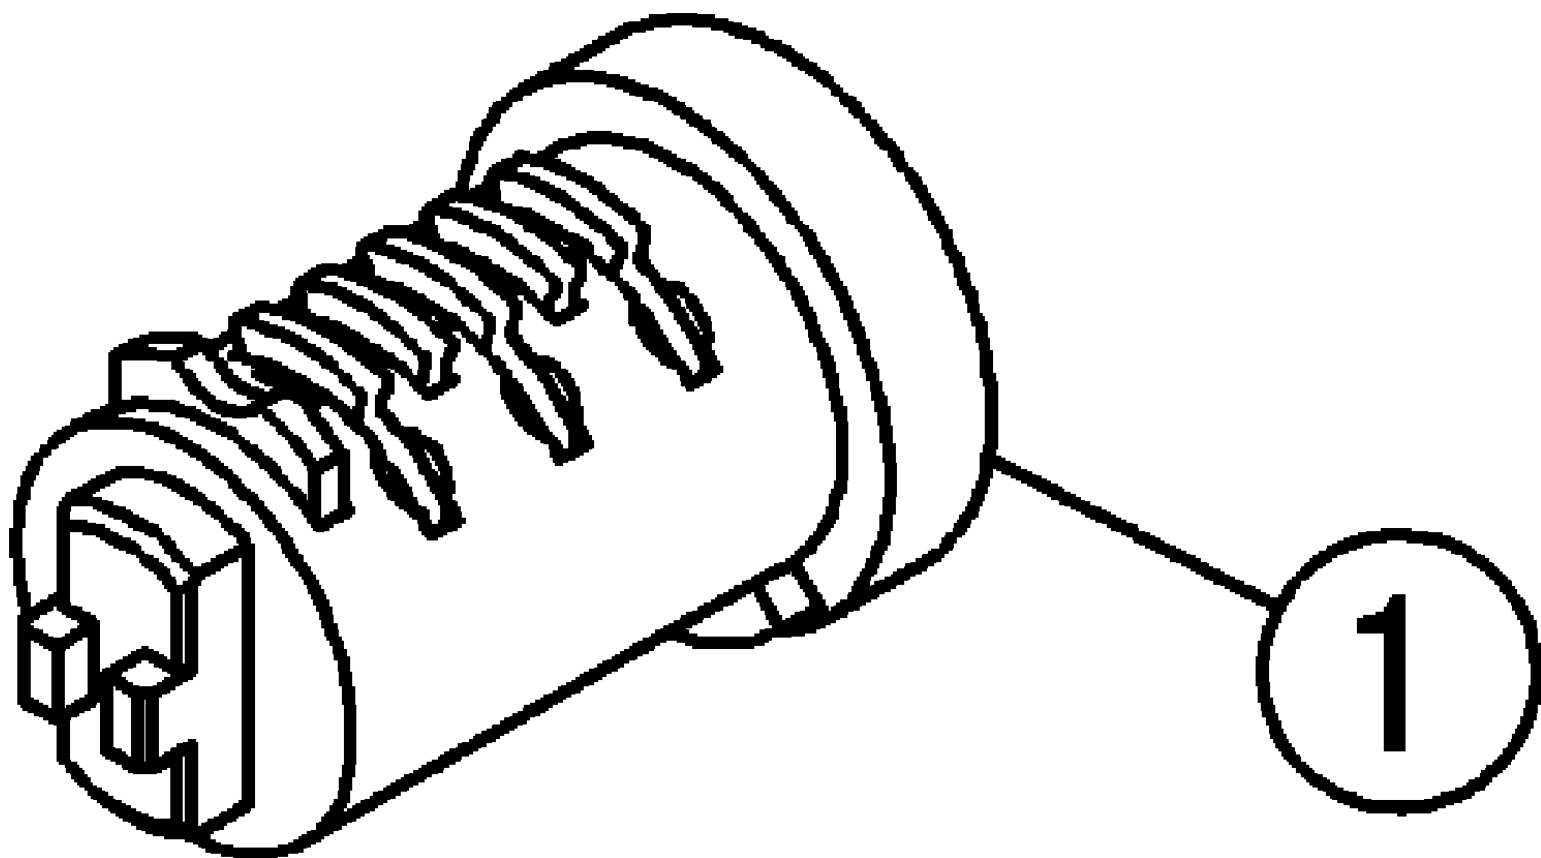

2015 VERSYS® 650 LT Supplement PARTS DIAGRAM

Rotor Kit (Lock)

2015 VERSYS® 650 LT Supplement PARTS LIST

Rotor Kit (Lock)

ITEM NAME	PART NUMBER	QUANTITY
ROTOR KIT (LOCK) (Ref # 1)	99994-0407	1