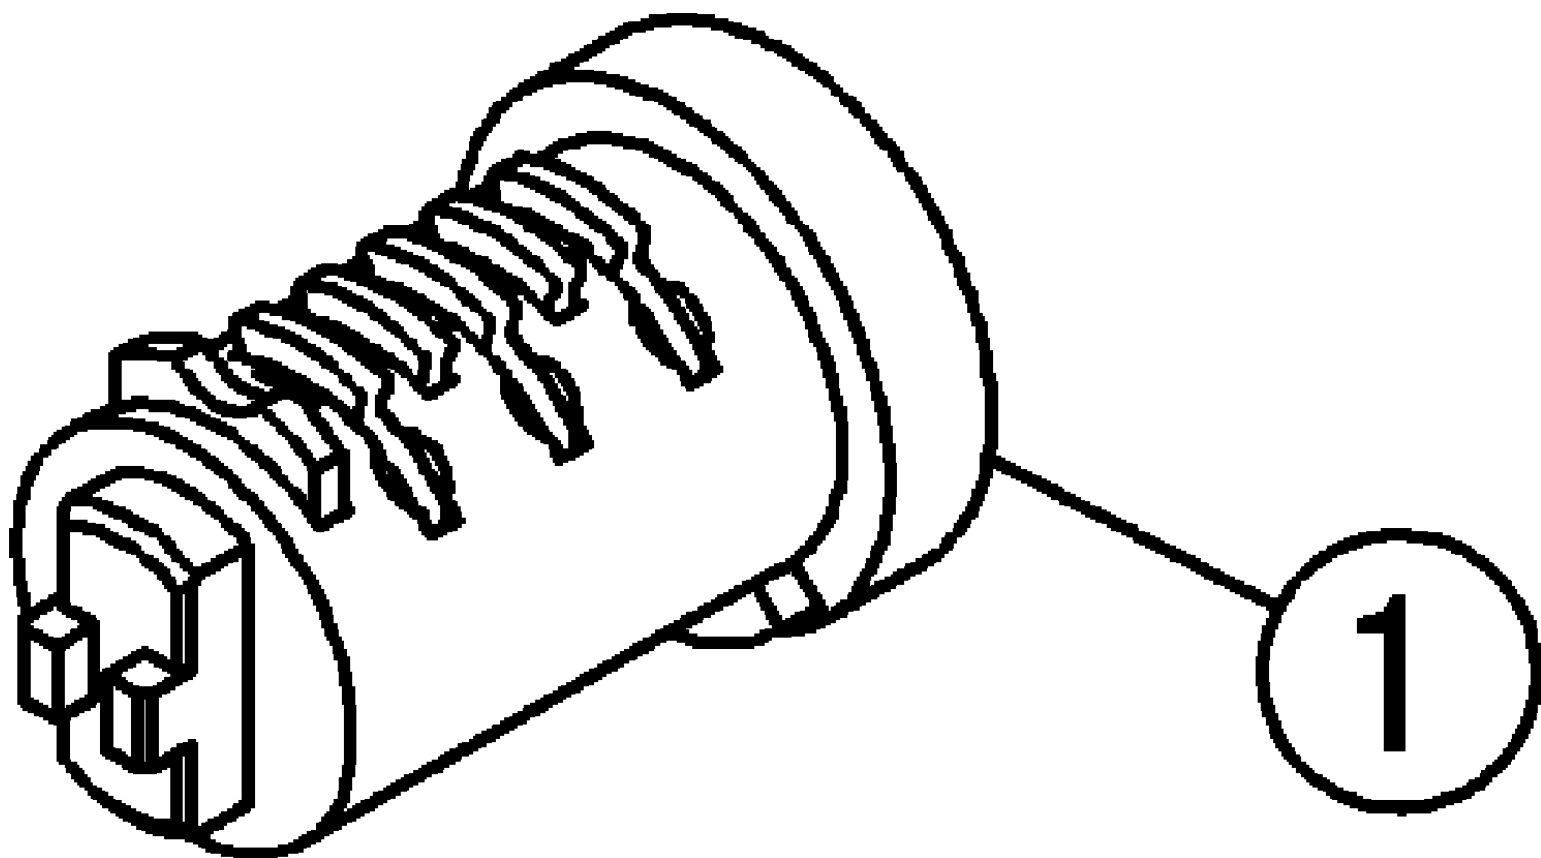

2015 VERSYS® 650 LT Supplement

Kawasaki
Let the Good Times Roll®

PARTS DIAGRAM

Rotor Kit (Lock)

2015 VERSYS® 650 LT Supplement

PARTS LIST

Rotor Kit (Lock)

ITEM NAME	PART NUMBER	QUANTITY
ROTOR KIT (LOCK) (Ref # 1)	99994-0407	1