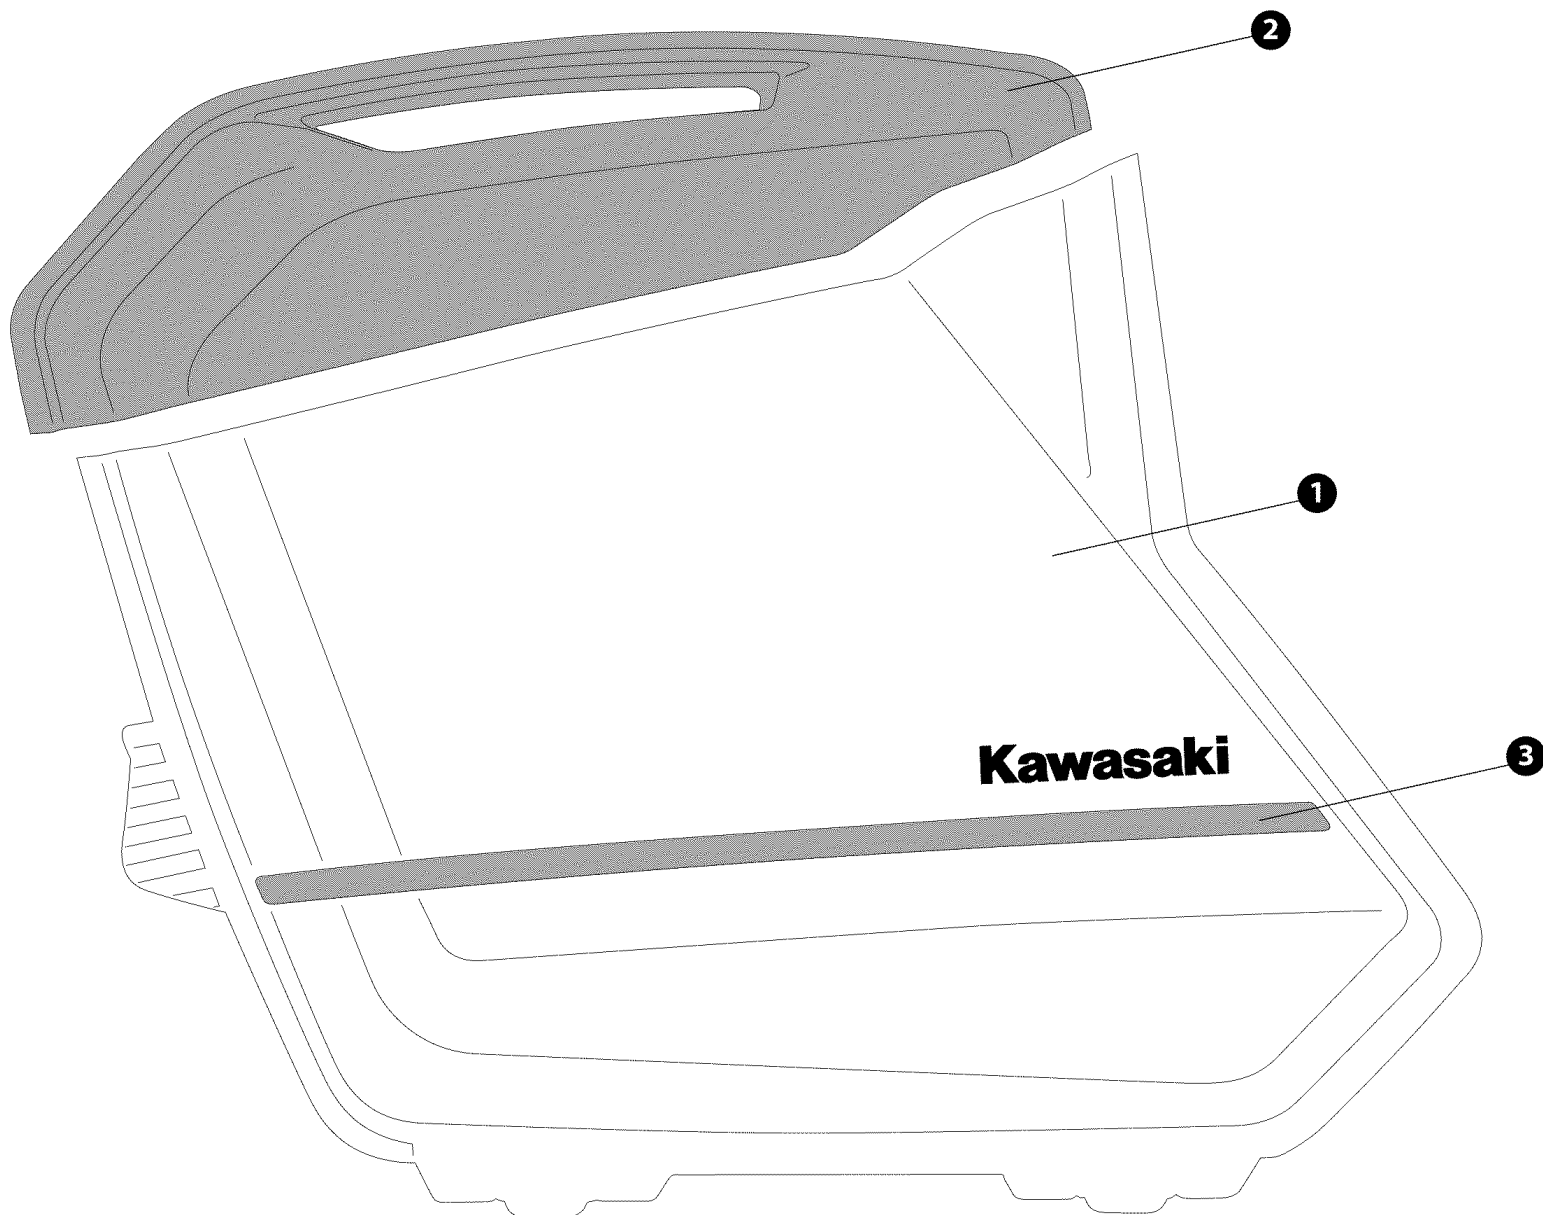

2015 VERSYS® 650 LT Supplement PARTS DIAGRAM

Saddlebags/Color Panels/Color Trim

2015 VERSYS® 650 LT Supplement PARTS LIST

Saddlebags/Color Panels/Color Trim

ITEM NAME	PART NUMBER	QUANTITY
SADDLEBAG SET (Ref # 1)	99994-0568	1
COLOR PANEL SET - WHITE (Ref # 2)	99994-0422-25Y	1
COLOR PANEL SET - GREEN (Ref # 2b)	99994-0422-51P	1
TRIM SET - WHITE (Ref # 3)	99994-0423-25Y	1
TRIM SET - GREEN (Ref # 3b)	99994-0423-51P	1