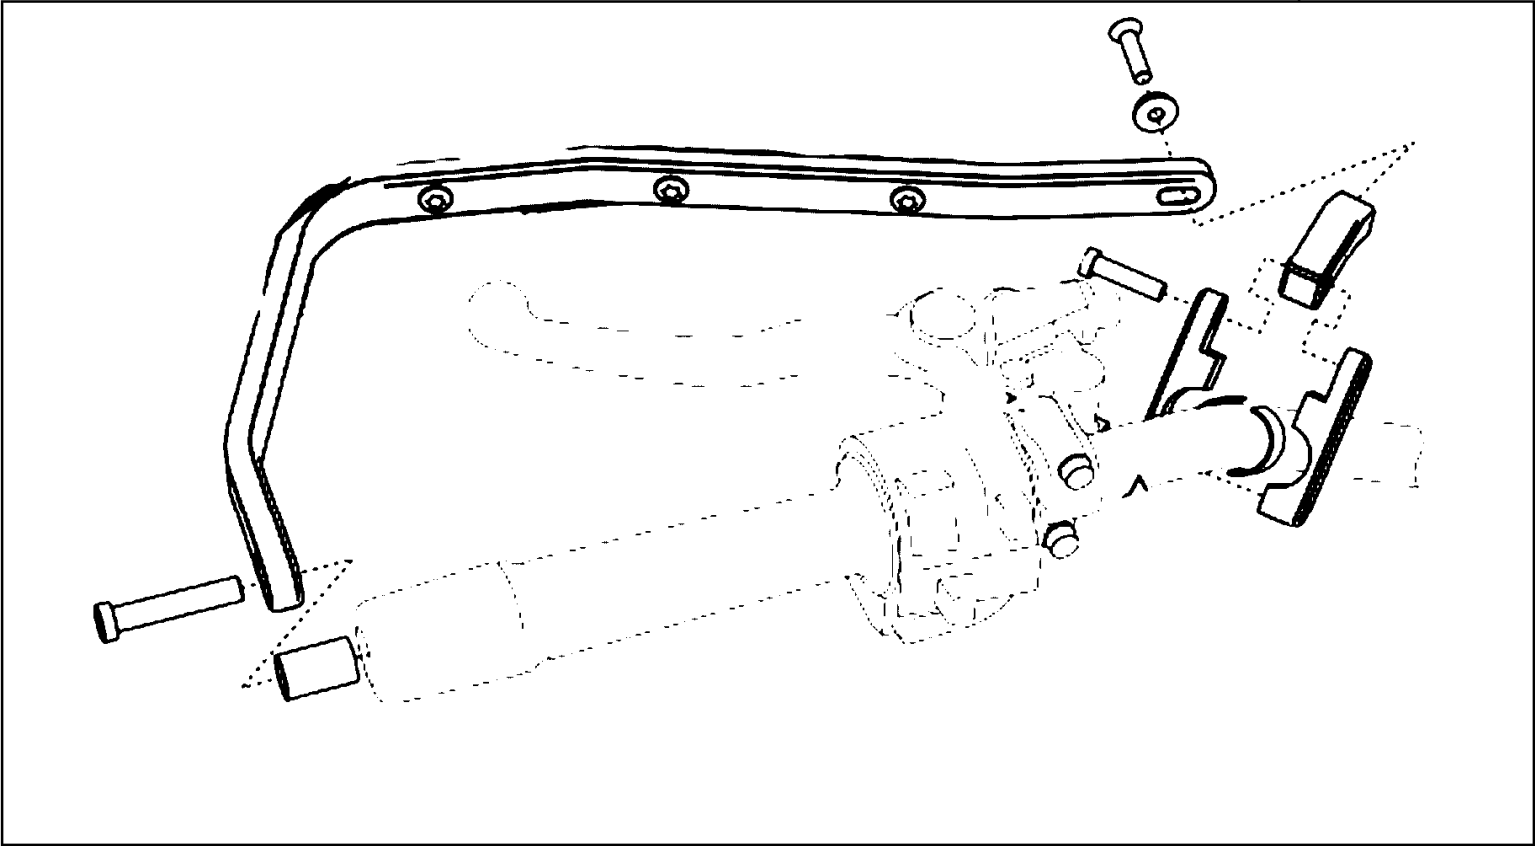

2015 VERSYS® 650 LT Supplement PARTS DIAGRAM

Hand Gaurds

2

2015 VERSYS® 650 LT Supplement PARTS LIST

Hand Gaurds

ITEM NAME	PART NUMBER	QUANTITY
HAND GUARD BRACKET ASSY (Ref # 1)	217HGS0007	1
HAND GUARD SHELL SET (Ref # 2)	217HGS0008	1