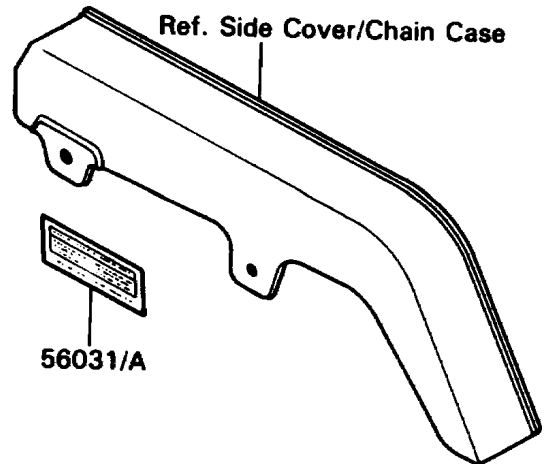

# 1990 KD80 PARTS DIAGRAM

Labels

F2860-0606

# 1990 KD80 PARTS LIST

## Labels

ITEM NAME	PART NUMBER	QUANTITY
LABEL-MANUAL,CHAIN (Ref # 56031A)	56031-1663	1
LABEL-WARNING (Ref # 56040B)	56040-1303	1
LABEL-WARNING,OFF-ROAD VEHICLE (Ref # 56040C)	56040-1304	1
MARK,SWING ARM,UNI-TRAK (Ref # 56050)	56050-1075	2