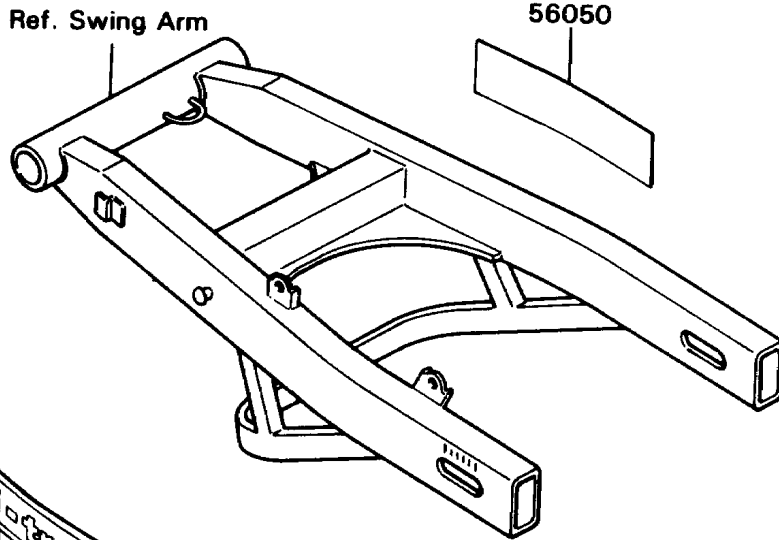

# 1990 KD80 PARTS DIAGRAM

Labels

F2860-0606

# 1990 KD80 PARTS LIST

## Labels

ITEM NAME	PART NUMBER	QUANTITY
LABEL-MANUAL,CHAIN (Ref # 56031A)	56031-1663	1
LABEL-WARNING (Ref # 56040B)	56040-1303	1
LABEL-WARNING,OFF-ROAD VEHICLE (Ref # 56040C)	56040-1304	1
MARK,SWING ARM,UNI-TRAK (Ref # 56050)	56050-1075	2