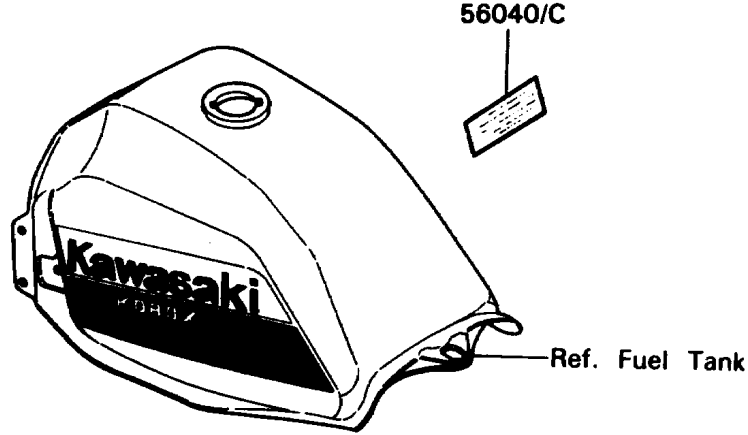

# 1990 KD80 PARTS DIAGRAM

Labels

F2860-0606

## Labels

ITEM NAME	PART NUMBER	QUANTITY
LABEL-MANUAL,CHAIN (Ref # 56031A)	56031-1663	1
LABEL-WARNING (Ref # 56040B)	56040-1303	1
LABEL-WARNING,OFF-ROAD VEHICLE (Ref # 56040C)	56040-1304	1
MARK,SWING ARM,UNI-TRAK (Ref # 56050)	56050-1075	2