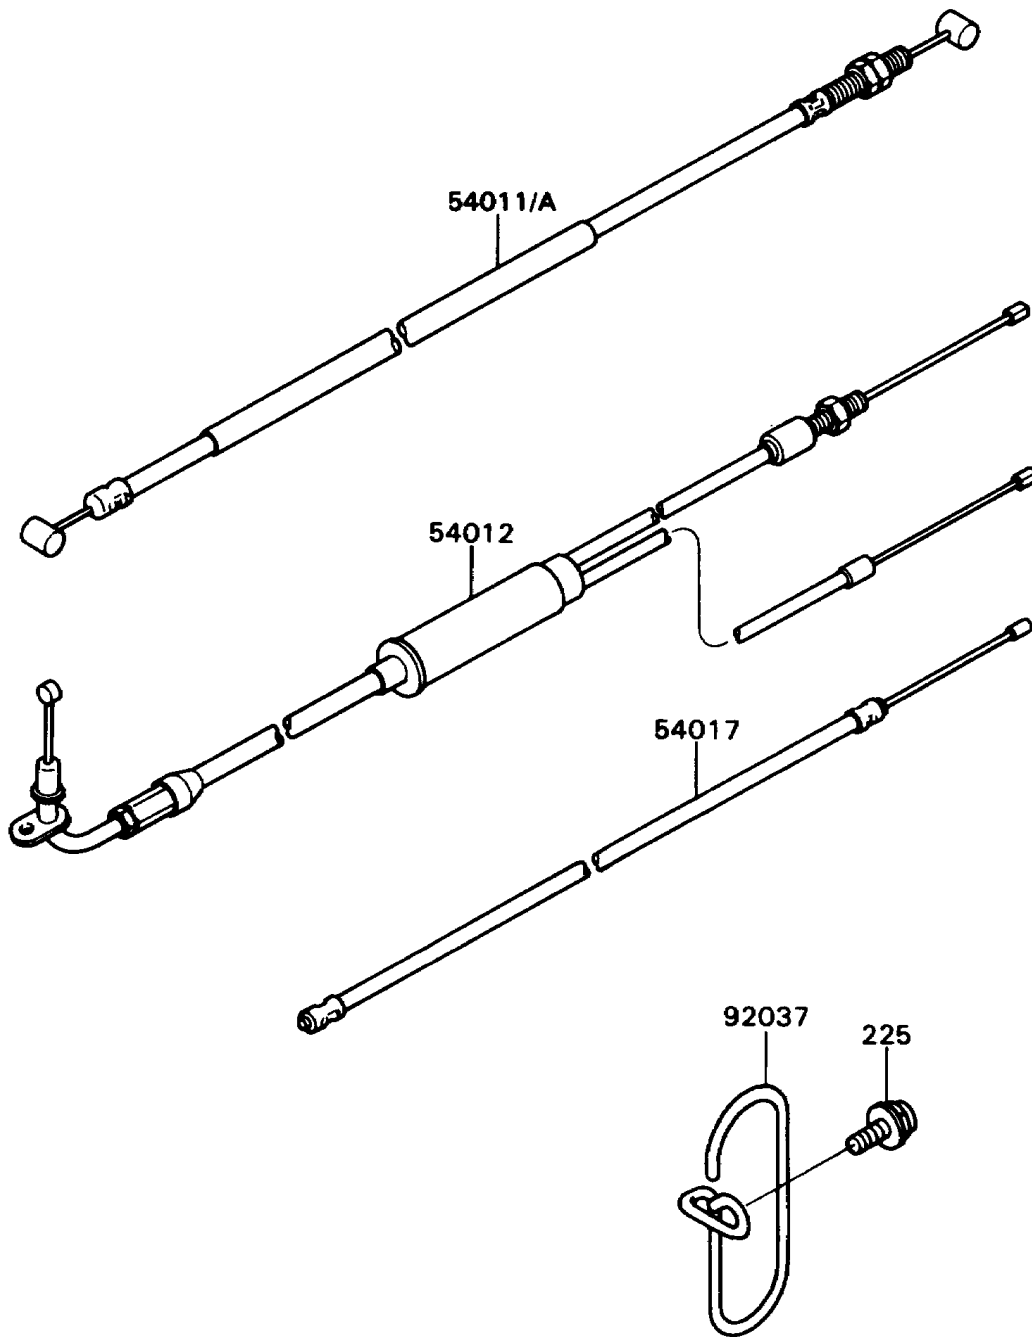

1990 KD80 PARTS DIAGRAM

Cables

F2540-0290

1990 KD80 PARTS LIST

Cables

| ITEM NAME | PART NUMBER | QUANTITY |
|--------------------------------|-------------|----------|
| CABLE-CLUTCH (Ref # 54011A) | 54011-1280 | 1 |
| CABLE-THROTTLE (Ref # 54012) | 54012-1348 | 1 |
| CABLE-STARTER (Ref # 54017) | 54017-1104 | 1 |
| CLAMP,CABLE (Ref # 92037) | 92037-1031 | 1 |
| SCREW-PAN-WSP-CROS (Ref # 225) | 225C0612 | 1 |