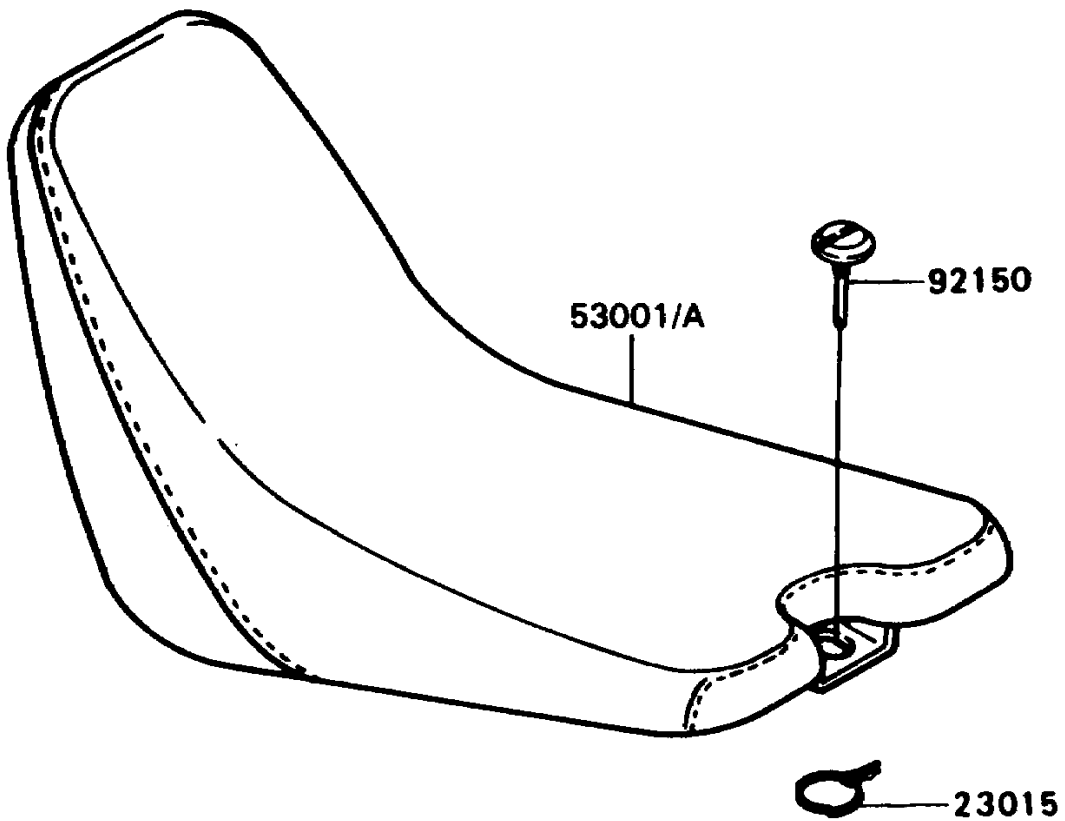

1990 KD80 PARTS DIAGRAM

Seat

F2510-0349

1990 KD80 PARTS LIST

Seat

ITEM NAME	PART NUMBER	QUANTITY
PIN-ASSY,SNAP,4MM (Ref # 23015)	23015-1051	1
SEAT-ASSY,BLUE (Ref # 53001)	53001-1538-MD	1
BOLT (Ref # 92150)	92150-1228	1