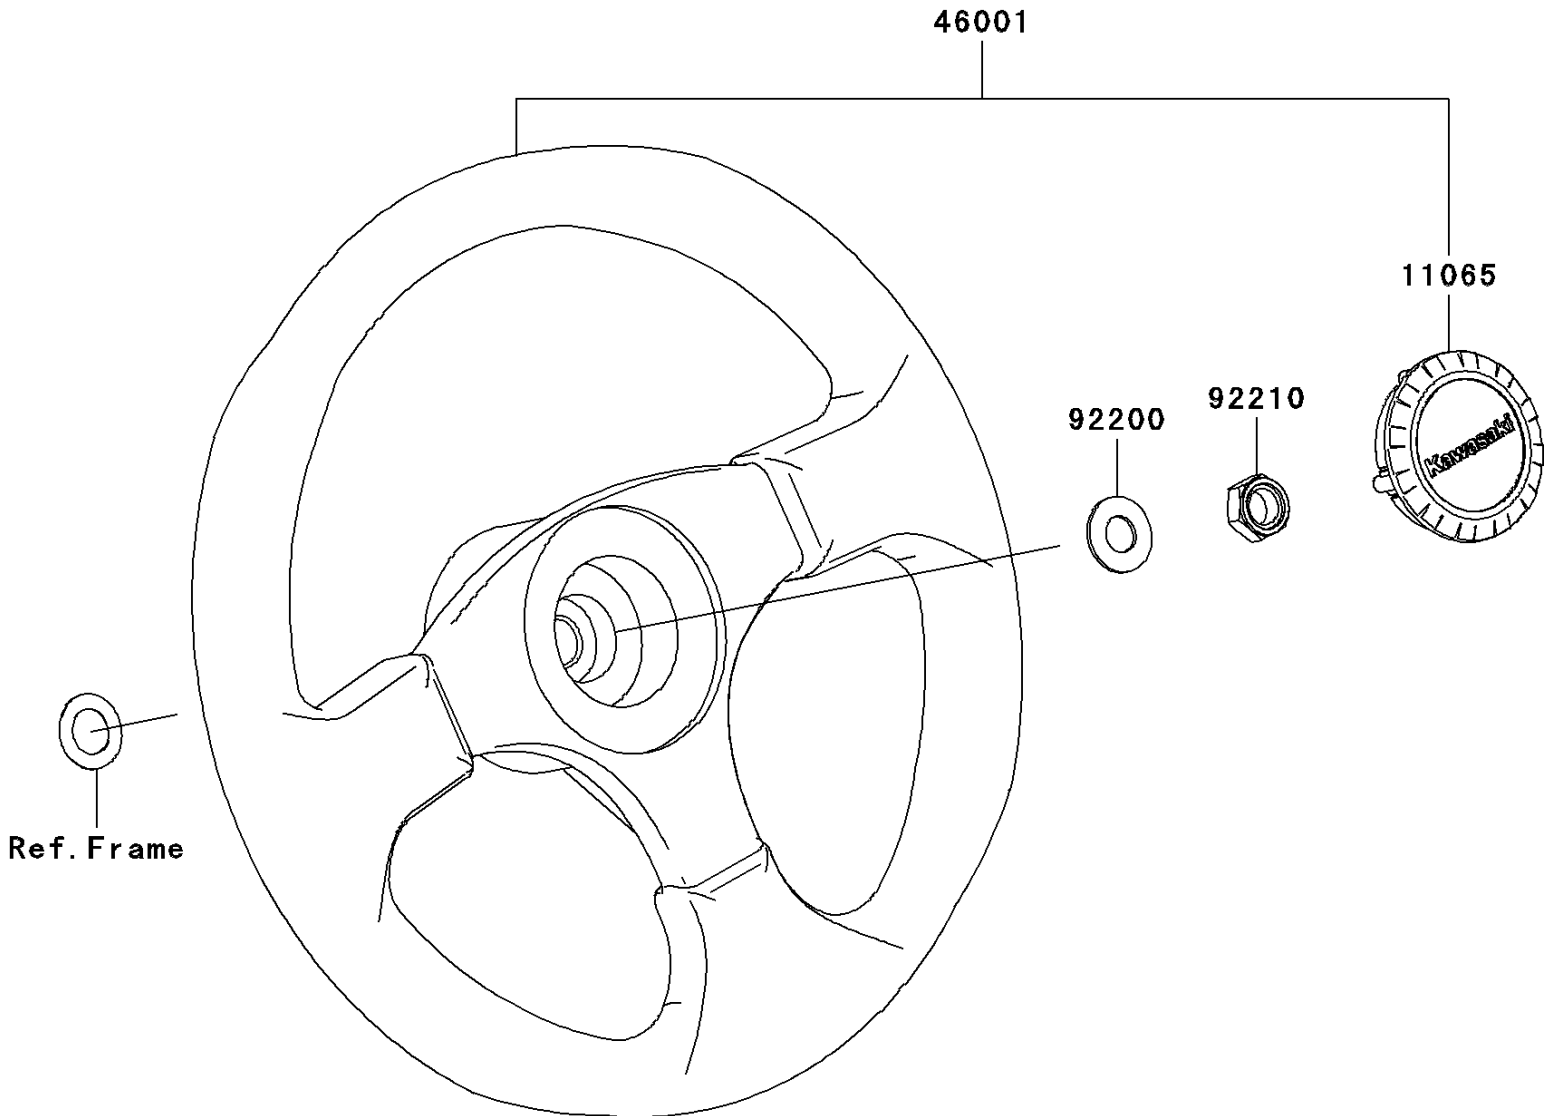

# 2008 Teryx® 750 4x4 LE PARTS DIAGRAM

Steering Wheel

F2311

## 2008 Teryx® 750 4x4 LE PARTS LIST

### Steering Wheel

ITEM NAME	PART NUMBER	QUANTITY
CAP,HANDLE (Ref # 11065)	11065-0171	1
HANDLE-ASSY (Ref # 46001)	46001-0001	1
WASHER,12.1X25X1.6 (Ref # 92200)	92200-0455	1
NUT,LOCK,12MM (Ref # 92210)	92210-1249	1