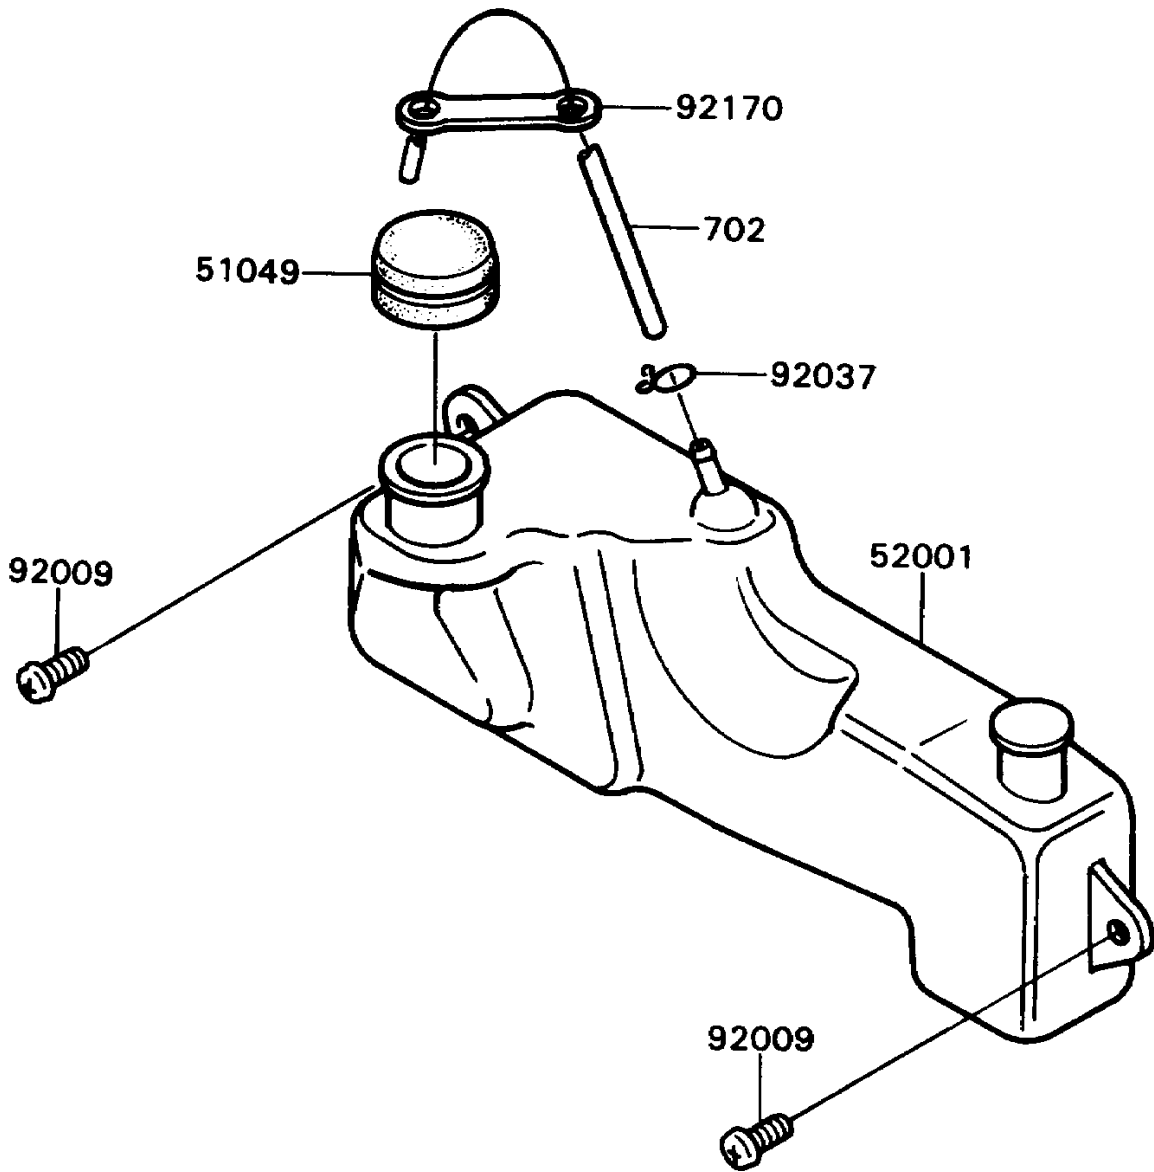

# 1990 KD80 PARTS DIAGRAM

Oil Tank

F2450-0021

# 1990 KD80 PARTS LIST

## Oil Tank

ITEM NAME	PART NUMBER	QUANTITY
CAP-TANK,OIL (Ref # 51049)	51049-1004	1
TANK-OIL (Ref # 52001)	52001-1076	1
SCREW,W/P,6X16 (Ref # 92009)	92009-1273	2
CLAMP,TUBE (Ref # 92037)	92037-010	1
CLAMP (Ref # 92170)	92170-1014	1
TUBE-RUBBER,5X300 (Ref # 702)	702A05300	1