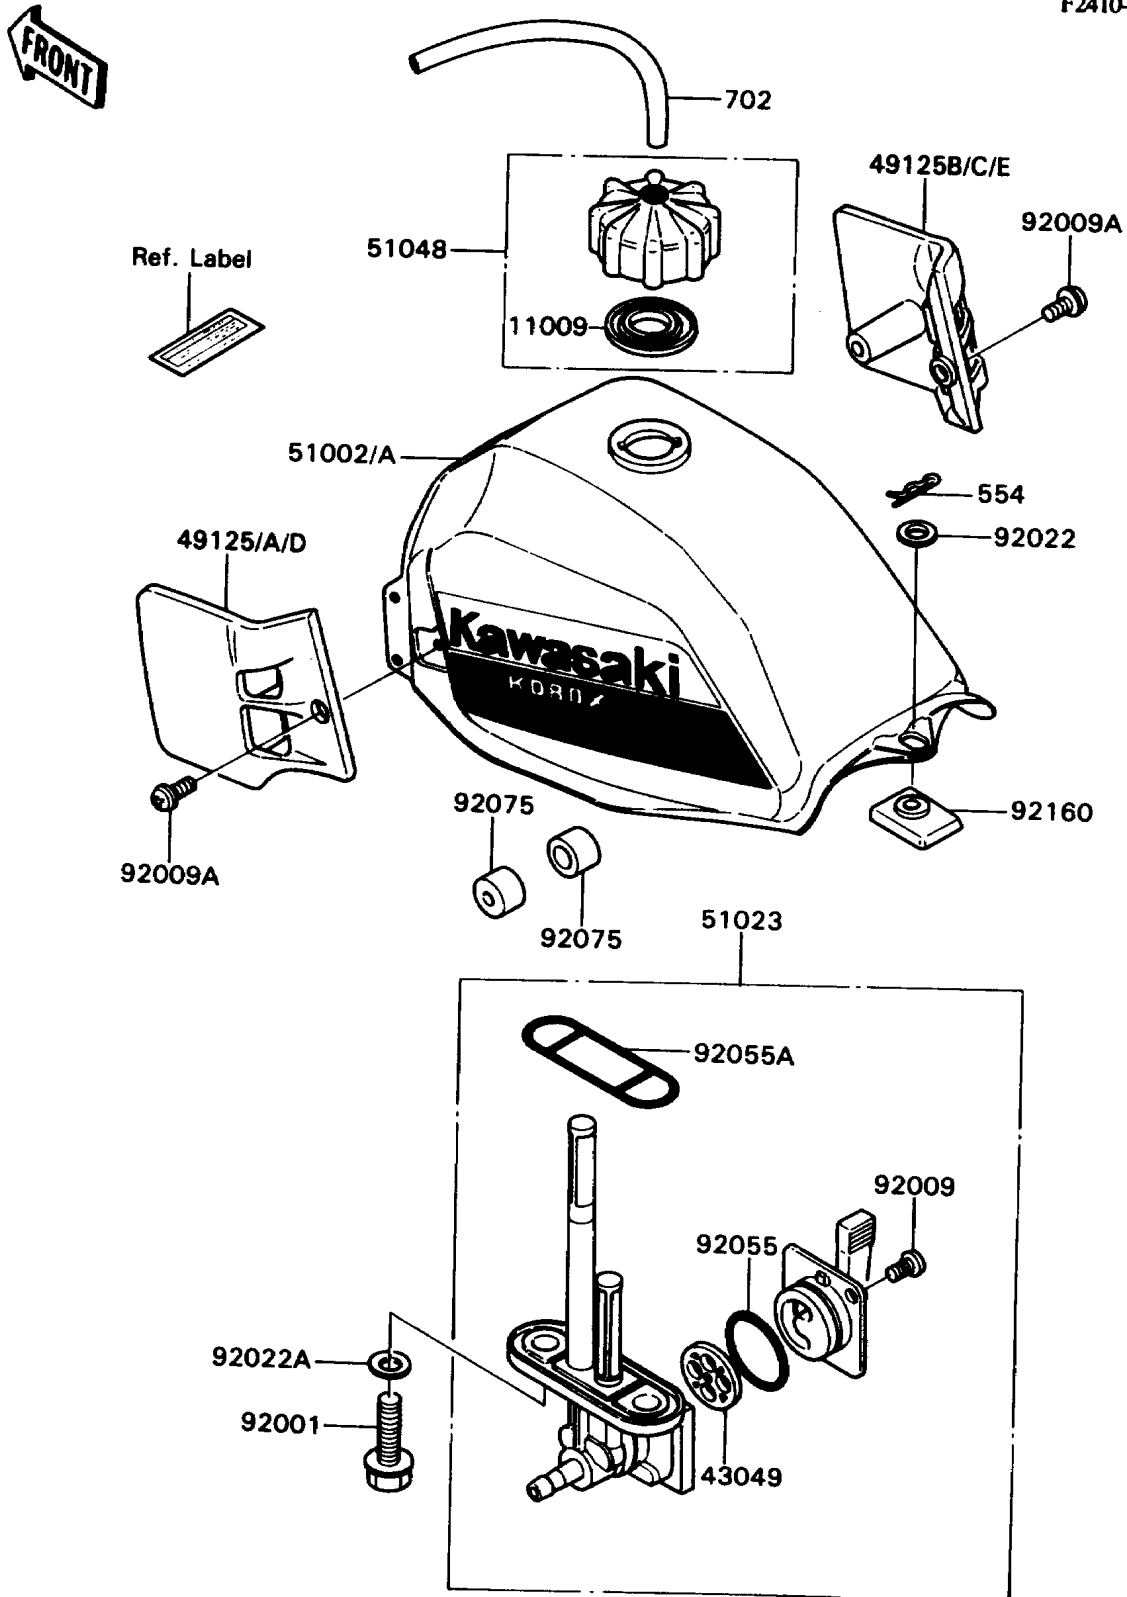

1990 KD80 PARTS DIAGRAM

Fuel Tank

F2410-0373

1990 KD80 PARTS LIST

Fuel Tank

ITEM NAME	PART NUMBER	QUANTITY
GASKET,FUEL TANK CAP (Ref # 11009)	51059-006	1
PACKING,FUEL TAP LEVER (Ref # 43049)	43049-1017	1
SHROUD,LH,L.GREEN (Ref # 49125D)	49125-1062-6W	1
SHROUD,RH,L.GREEN (Ref # 49125E)	49125-1063-6W	1
TANK-COMP-FUEL,L.GREEN (Ref # 51002)	51002-5413-7F	1
TAP-ASSY,FUEL (Ref # 51023)	51023-1155	1
CAP-ASSY-TANK,FUEL (Ref # 51048)	51048-1004	1
BOLT,6X20 (Ref # 92001)	92001-1091	2
SCREW,3X5 (Ref # 92009)	92009-1123	2
SCREW,6X10,WHITE (Ref # 92009A)	92009-1286	5
WASHER,10.5X24X1.6 (Ref # 92022)	92022-1137	1
WASHER,6.2X11X1.5 (Ref # 92022A)	92022-183	2
RING-O,FUEL TAP LEVER (Ref # 92055)	92055-1111	1
RING-O,FUEL TAP PACKING (Ref # 92055A)	92055-1112	1
DAMPER,FUEL TANK,FR (Ref # 92075)	92075-1115	2
DAMPER,FUEL TANK,RR (Ref # 92160)	92160-1014	1
PIN-SNAP,10MM (Ref # 554)	554A1000	1
TUBE-RUBBER,5X8X400 (Ref # 702)	702A05400	1