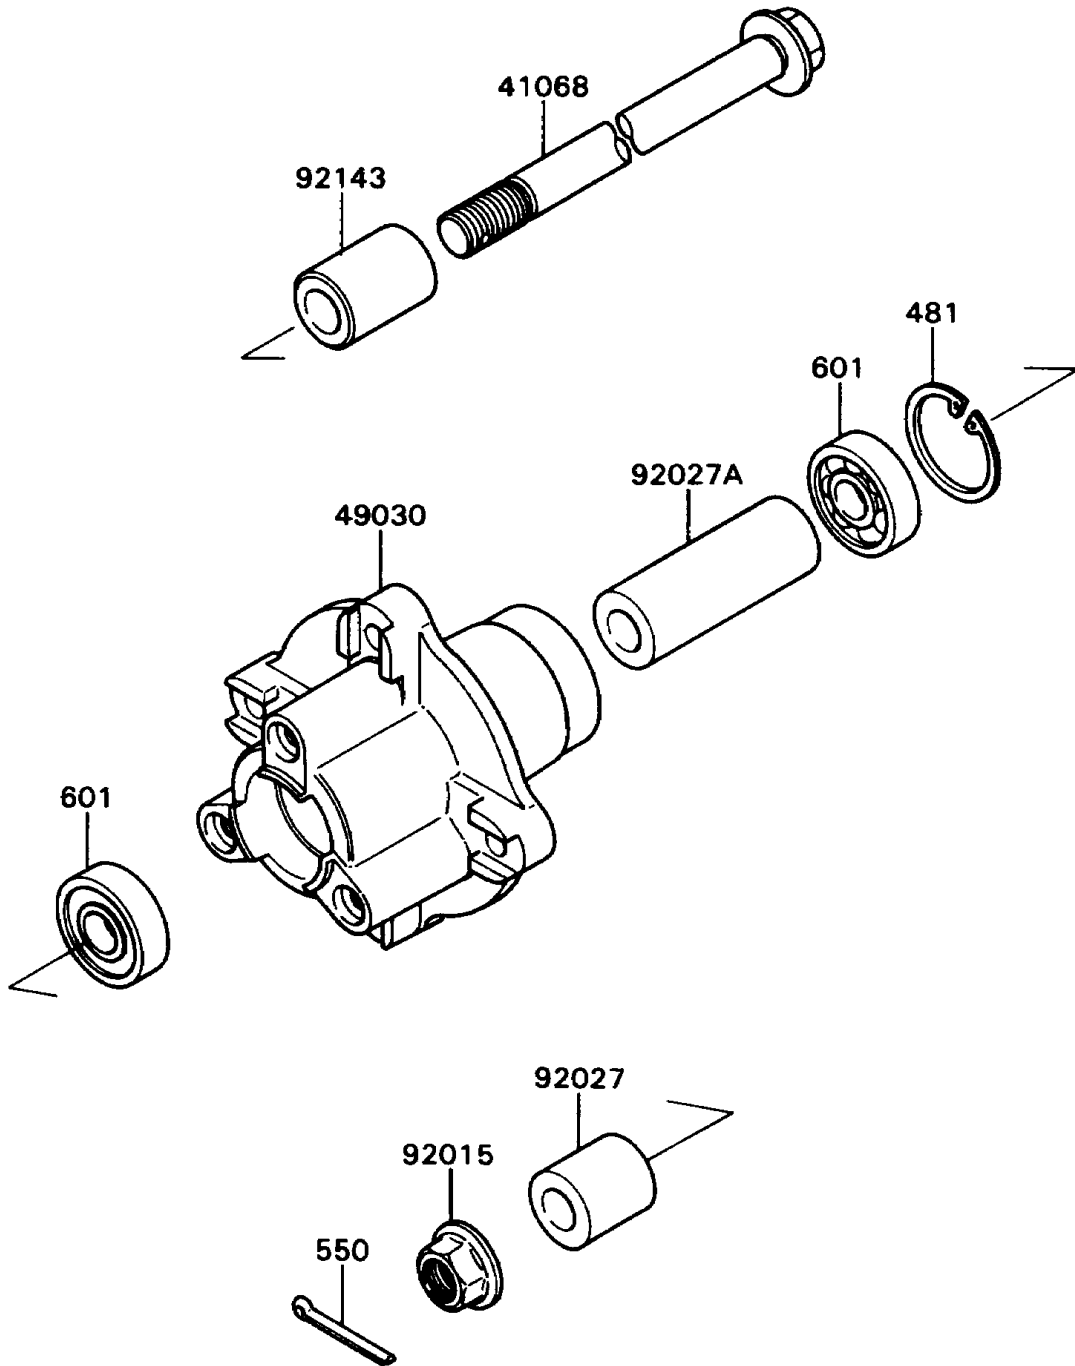

# 1990 KD80 PARTS DIAGRAM

Front Hub

F2230-0165

## 1990 KD80 PARTS LIST

### Front Hub

ITEM NAME	PART NUMBER	QUANTITY
AXLE,FR (Ref # 41068)	41068-1227	1
HUB,FR (Ref # 49030)	49030-1100	1
NUT,FLANGED,12MM (Ref # 92015)	92015-1156	1
COLLAR,L=25.5MM (Ref # 92027)	92027-1352	1
COLLAR,12.2X22X62 (Ref # 92027A)	92027-1521	1
COLLAR,12.2X22X29.5 (Ref # 92143)	92143-1183	1
CIRCLIP-TYPE-C,32MM (Ref # 481)	481J3200	1
PIN-COTTER,3.0X25 (Ref # 550)	550D3025	1
BEARING-BALL,#6201UG (Ref # 601)	601B6201UG	2