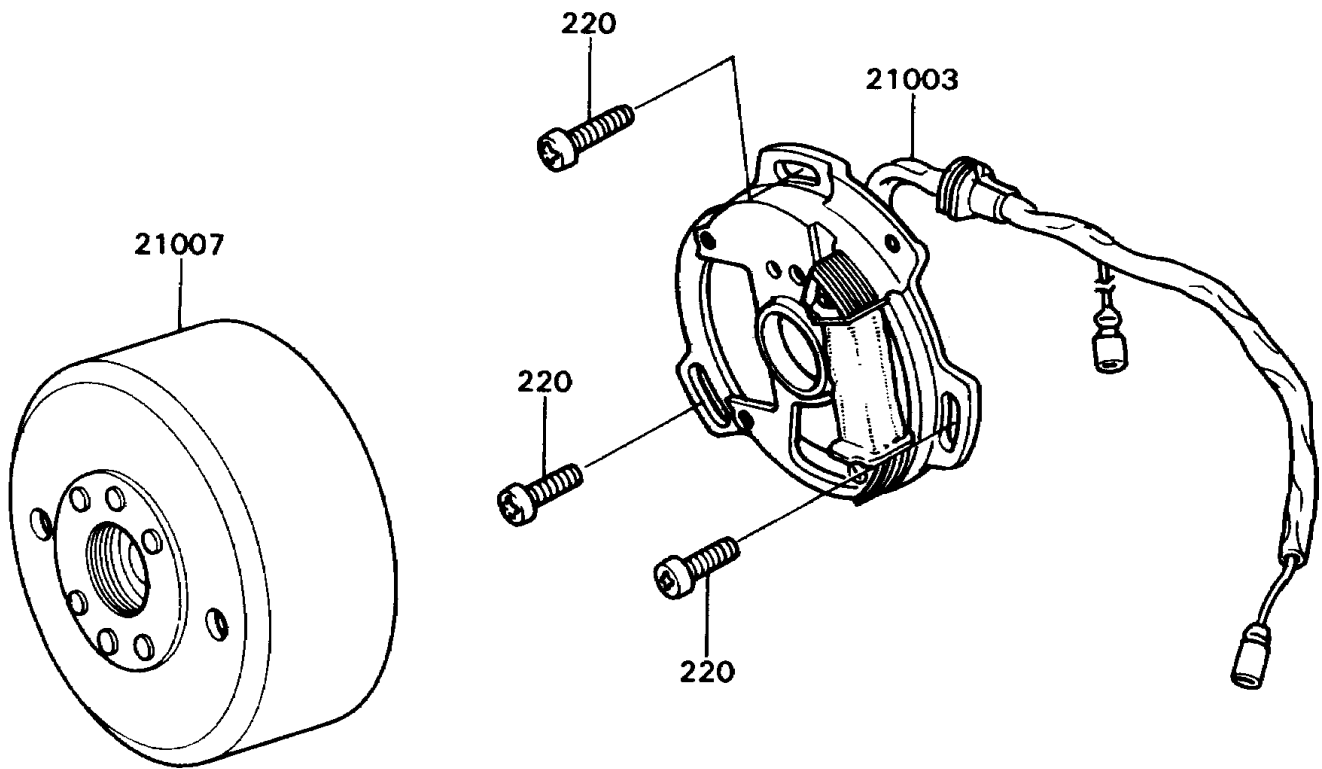

1990 KD80 PARTS DIAGRAM

Generator

E1810-0177

1990 KD80 PARTS LIST

Generator

ITEM NAME	PART NUMBER	QUANTITY
STATOR (Ref # 21003)	21003-1183	1
ROTOR (Ref # 21007)	21007-1169	1
IGNITER (Ref # 21119)	21119-1266	1
BOLT-UPSET-WS (Ref # 180)	180B0516	2
SCREW-PAN-CROS (Ref # 220)	220B0514	3