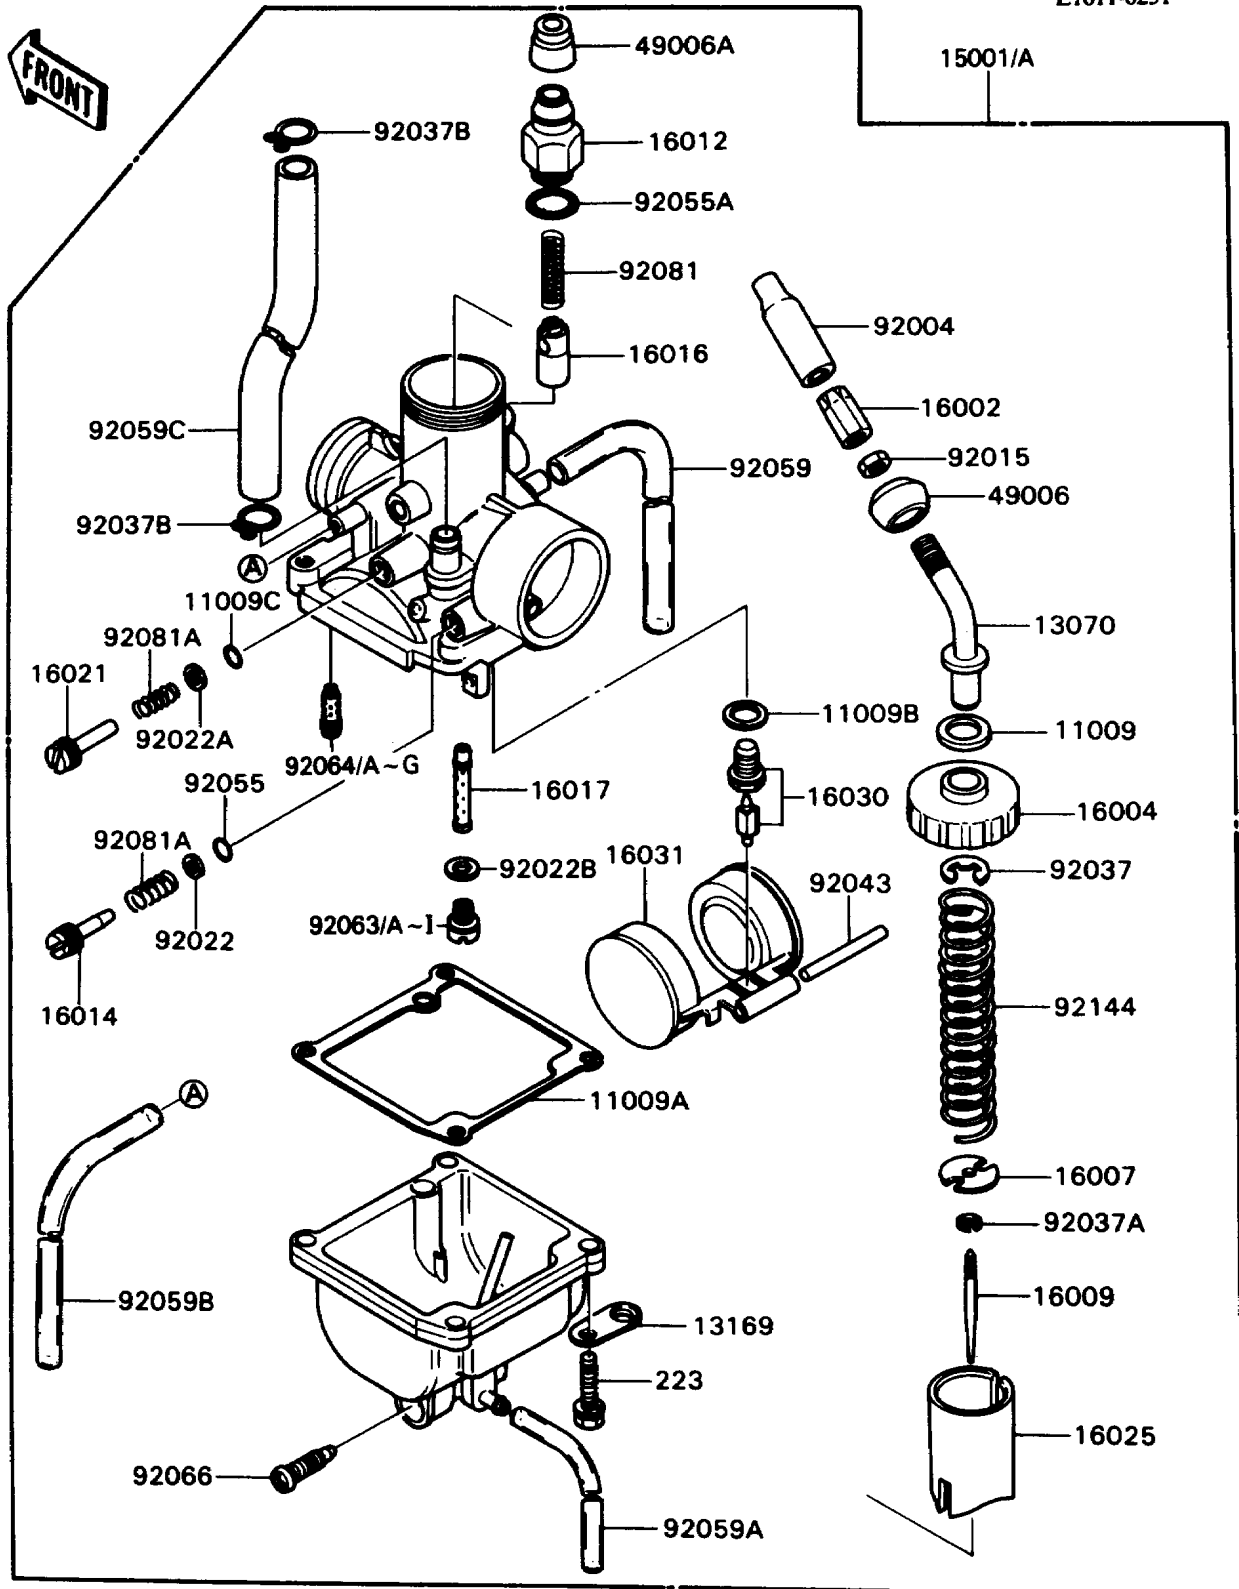

1990 KD80 PARTS DIAGRAM

Carburetor

E1611-0251