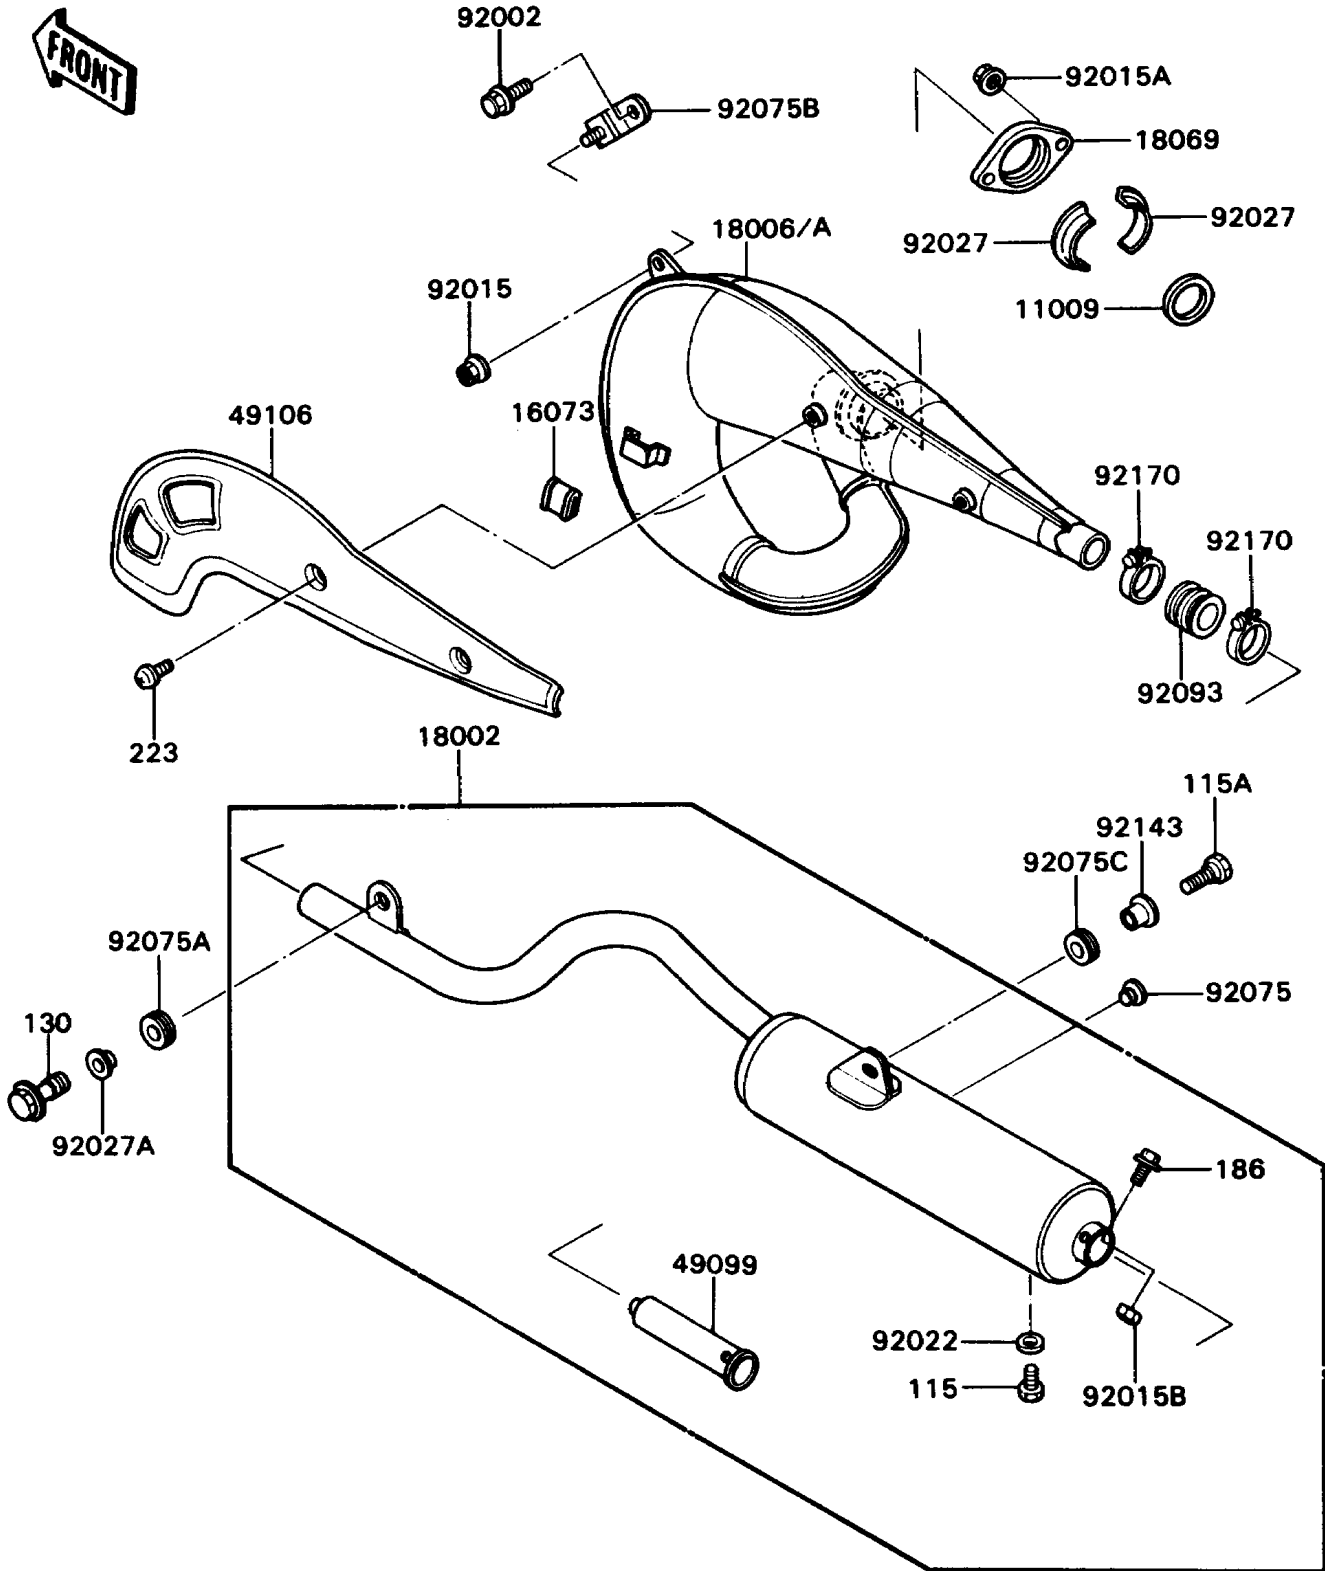

1990 KD80 PARTS DIAGRAM

Muffler(s)

E1140-0290

1990 KD80 PARTS LIST

Muffler(s)

ITEM NAME	PART NUMBER	QUANTITY
GASKET,EXHAUST HOLDER (Ref # 11009)	11009-1261	1
INSULATOR,HEAT (Ref # 16073)	18065-007	1
BODY-COMP-MUFFLER (Ref # 18002)	18002-1851	1
BODY-MUFFLER (Ref # 18006A)	18006-1514	1
HOLDER-EXHAUST PIPE (Ref # 18069)	18069-1020	1
BAFFLE-PIPE MUFFLER (Ref # 49099)	49099-1226	1
COVER-MUFFLER (Ref # 49106)	49106-1110	1
BOLT,6X16 (Ref # 92002)	92002-1242	1
NUT,FLANGED,6MM (Ref # 92015)	92015-1233	1
NUT,6MM (Ref # 92015A)	92015-1365	2
NUT,LOCK,6MM (Ref # 92015B)	92019-008	2
WASHER,8.2X14X1.0 (Ref # 92022)	92022-1488	1
COLLAR (Ref # 92027)	92027-1365	2
COLLAR,FLANGED,L=12.1,BLACK (Ref # 92027A)	92027-1651	1
DAMPER (Ref # 92075)	92075-005	2
DAMPER,RUBBER (Ref # 92075A)	92075-1123	1
DAMPER,MUFFLER (Ref # 92075B)	92075-1891	1
DAMPER (Ref # 92075C)	92075-1898	1
SEAL,MUFFLER CONNECTING (Ref # 92093)	92093-1020	1
COLLAR,MUFFLER FITTING (Ref # 92143)	92143-1069	1
CLAMP (Ref # 92170)	92170-1003	2
BOLT-SMALL-UPSET (Ref # 115)	115B0812	1
BOLT-SMALL-UPSET,8X20 (Ref # 115A)	115J0820	1
BOLT-FLANGED (Ref # 130)	130J0620	1
BOLT-UPSET-WP (Ref # 186)	186B0610	2
SCREW-PAN-WS-CROS (Ref # 223)	223C0610	2