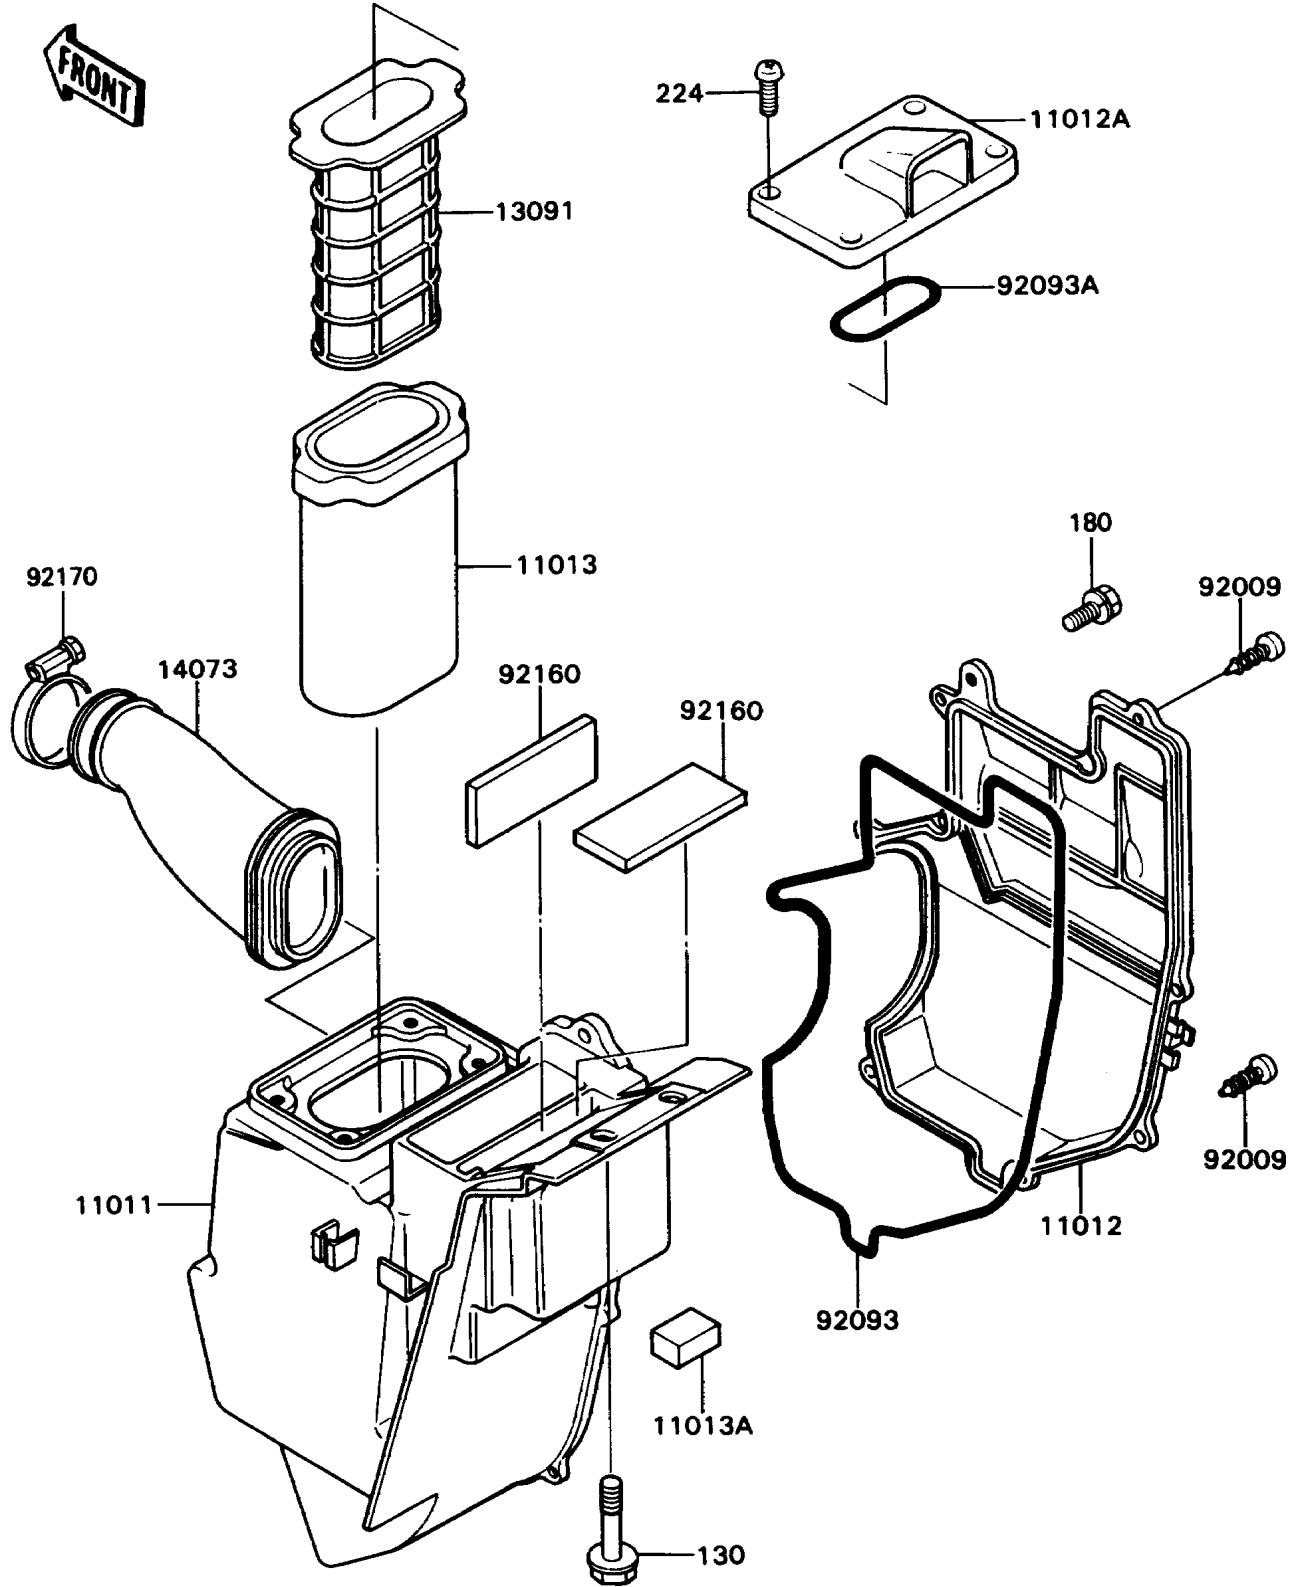

1990 KD80 PARTS DIAGRAM

Air Cleaner

E1130-0253

1990 KD80 PARTS LIST

Air Cleaner

ITEM NAME	PART NUMBER	QUANTITY
CASE-AIR FILTER (Ref # 11011)	11011-1278	1
CAP,AIR FILTER (Ref # 11012)	11012-1624	1
CAP,AIR INTAKE (Ref # 11012A)	11012-1625	1
ELEMENT-AIR FILTER (Ref # 11013)	11013-1164	1
ELEMENT-AIR FILTER (Ref # 11013A)	11013-1165	1
HOLDER,ELEMENT (Ref # 13091)	13091-1518	1
DUCT,AIR FILTER (Ref # 14073)	14073-1338	1
SCREW,TAPPING,4X10 (Ref # 92009)	92009-1040	9
SEAL (Ref # 92093)	92093-1254	1
SEAL (Ref # 92093A)	92093-1255	1
DAMPER (Ref # 92160)	92160-1073	2
CLAMP (Ref # 92170)	92170-1036	1
BOLT-FLANGED,6X12 (Ref # 130)	130G0612	2
BOLT-UPSET-WS (Ref # 180)	180B0610	1
SCREW-PAN-WP-CROS (Ref # 224)	224B0514	4