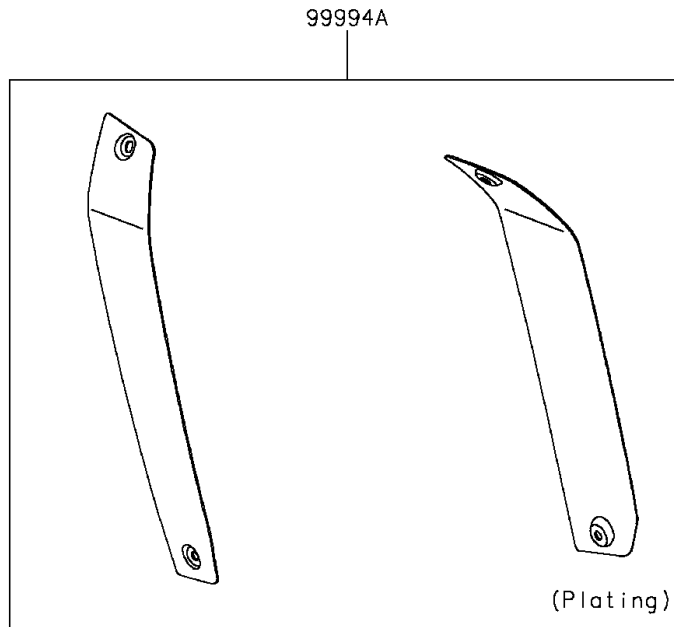

2016 Vulcan® S PARTS DIAGRAM

Accessory(Outer Cover)

F2910H

2016 Vulcan® S PARTS LIST

Accessory(Outer Cover)

ITEM NAME	PART NUMBER	QUANTITY
PAD,COWLING,UPP,LH (Ref # 39156)	39156-1969	1
PAD,COWLING,UPP,RH (Ref # 39156A)	39156-1970	1
KIT.,PIVOT OUTER COVER (Ref # 99994)	99994-0549	1
KIT.,RADIATOR OUTER COVER (Ref # 99994A)	99994-0550	1
KIT.,HEAD LAMP COVER (Ref # 99994B)	99994-0742	1