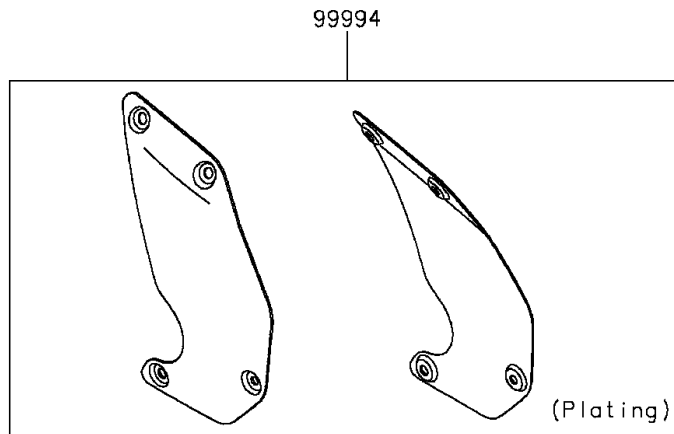

2016 Vulcan® S PARTS DIAGRAM

Accessory(Outer Cover)

F2910H

2016 Vulcan® S PARTS LIST

Accessory(Outer Cover)

ITEM NAME	PART NUMBER	QUANTITY
PAD,COWLING,UPP,LH (Ref # 39156)	39156-1969	1
PAD,COWLING,UPP,RH (Ref # 39156A)	39156-1970	1
KIT.,PIVOT OUTER COVER (Ref # 99994)	99994-0549	1
KIT.,RADIATOR OUTER COVER (Ref # 99994A)	99994-0550	1
KIT.,HEAD LAMP COVER (Ref # 99994B)	99994-0742	1