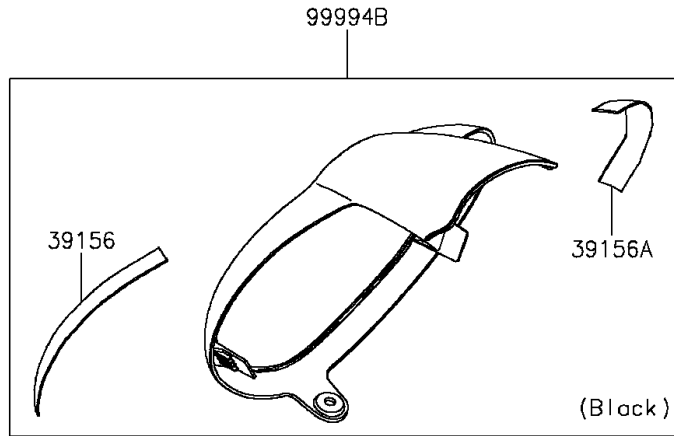

2016 Vulcan® S PARTS DIAGRAM

Accessory(Outer Cover)

F2910H

2016 Vulcan® S PARTS LIST

Accessory(Outer Cover)

ITEM NAME	PART NUMBER	QUANTITY
PAD,COWLING,UPP,LH (Ref # 39156)	39156-1969	1
PAD,COWLING,UPP,RH (Ref # 39156A)	39156-1970	1
KIT.,PIVOT OUTER COVER (Ref # 99994)	99994-0549	1
KIT.,RADIATOR OUTER COVER (Ref # 99994A)	99994-0550	1
KIT.,HEAD LAMP COVER (Ref # 99994B)	99994-0742	1