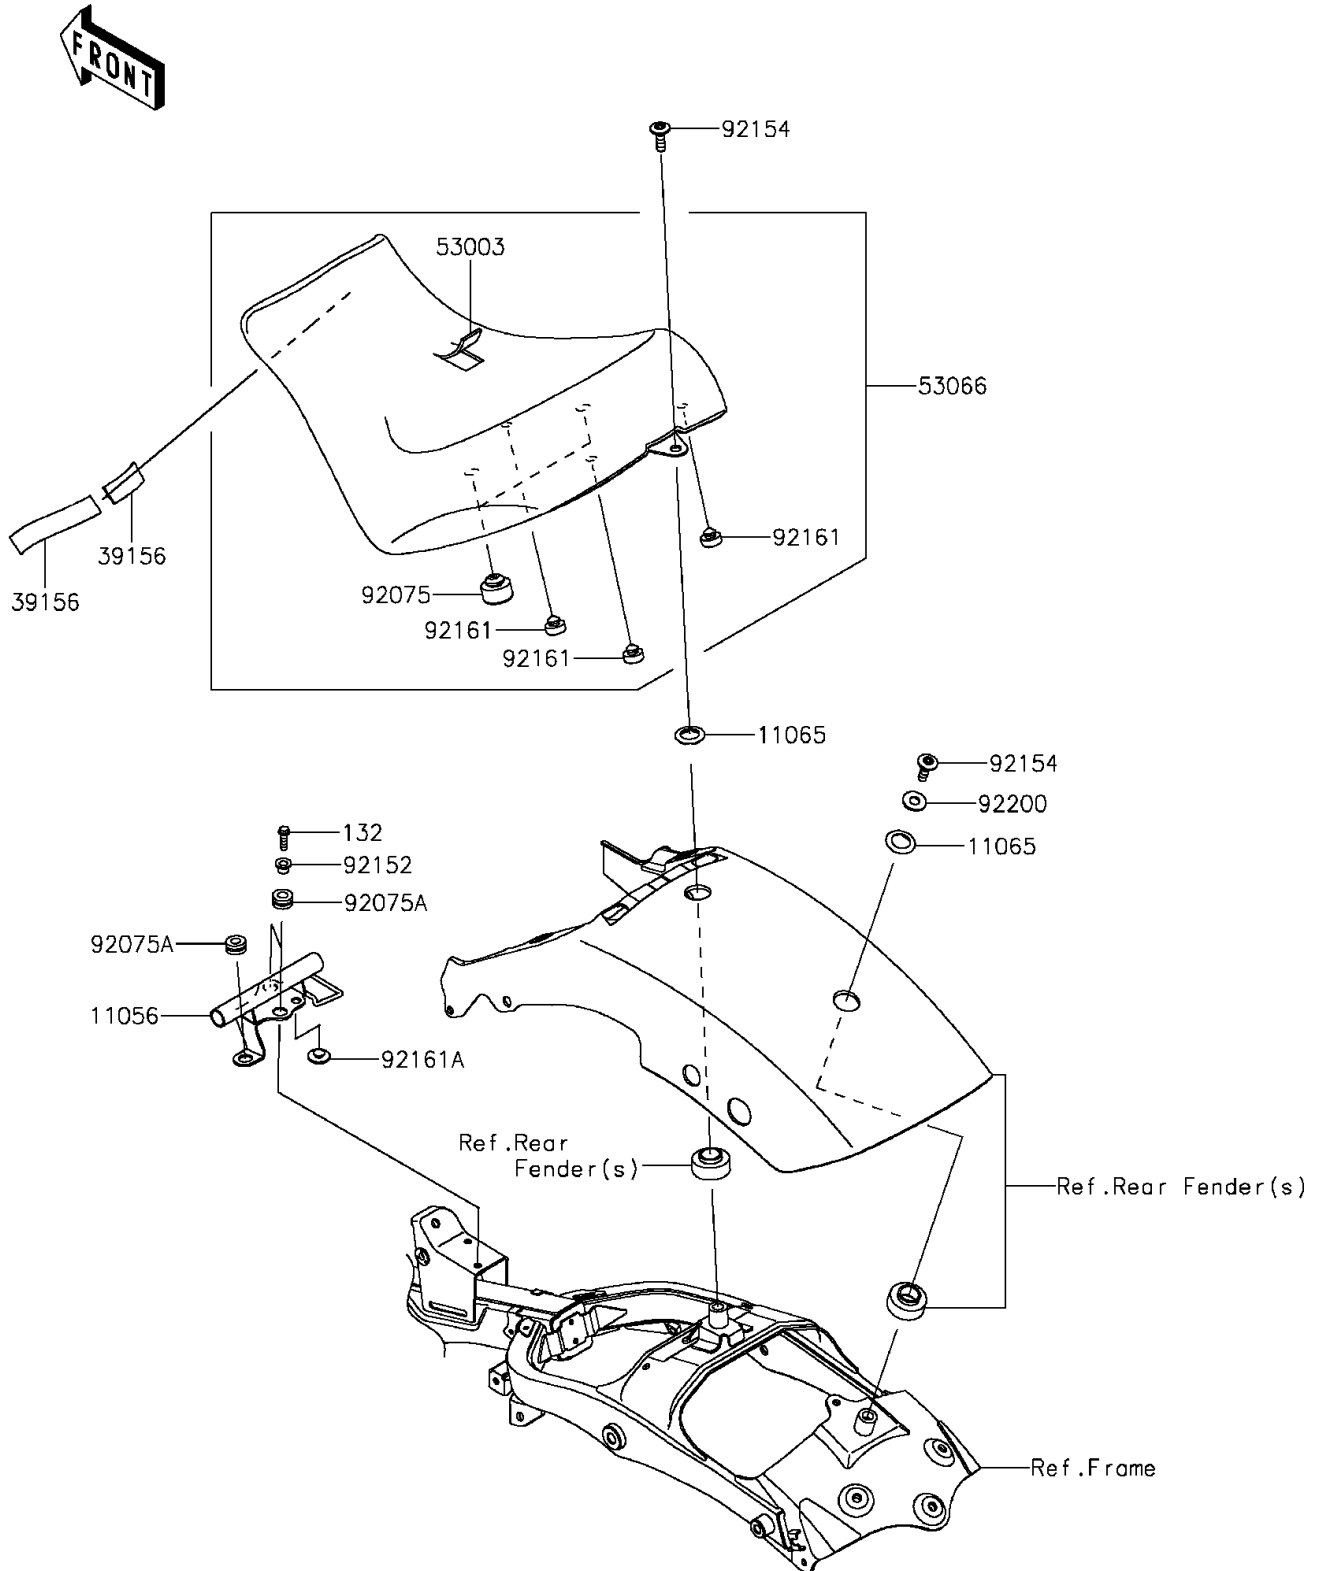

2015 Vulcan® S

PARTS DIAGRAM

Seat

F2510

2015 Vulcan® S

PARTS LIST

Seat

ITEM NAME	PART NUMBER	QUANTITY
BOLT-FLANGED-SMALL,6X20 (Ref # 132)	132BA0620	2
BRACKET,SEAT (Ref # 11056)	11056-4009	1
CAP (Ref # 11065)	11065-0872	2
PAD,20X100X2 (Ref # 39156)	39156-1934	2
LEATHER,FR SEAT,BLACK (Ref # 53003)	53003-0387-MA	1
SEAT-ASSY,FR,BLACK (Ref # 53066)	53066-0502-MA	1
DAMPER (Ref # 92075)	92075-015	2
DAMPER (Ref # 92075A)	92075-1880	3
COLLAR,6.8X10X11.6 (Ref # 92152)	92152-0977	2
BOLT,SOCKET,8X25 (Ref # 92154)	92154-1805	2
DAMPER,10X20X8 (Ref # 92161)	92161-0855	3
DAMPER,8X22X10 (Ref # 92161A)	92161-1685	1
WASHER,10.5X24X2 (Ref # 92200)	92200-0987	1