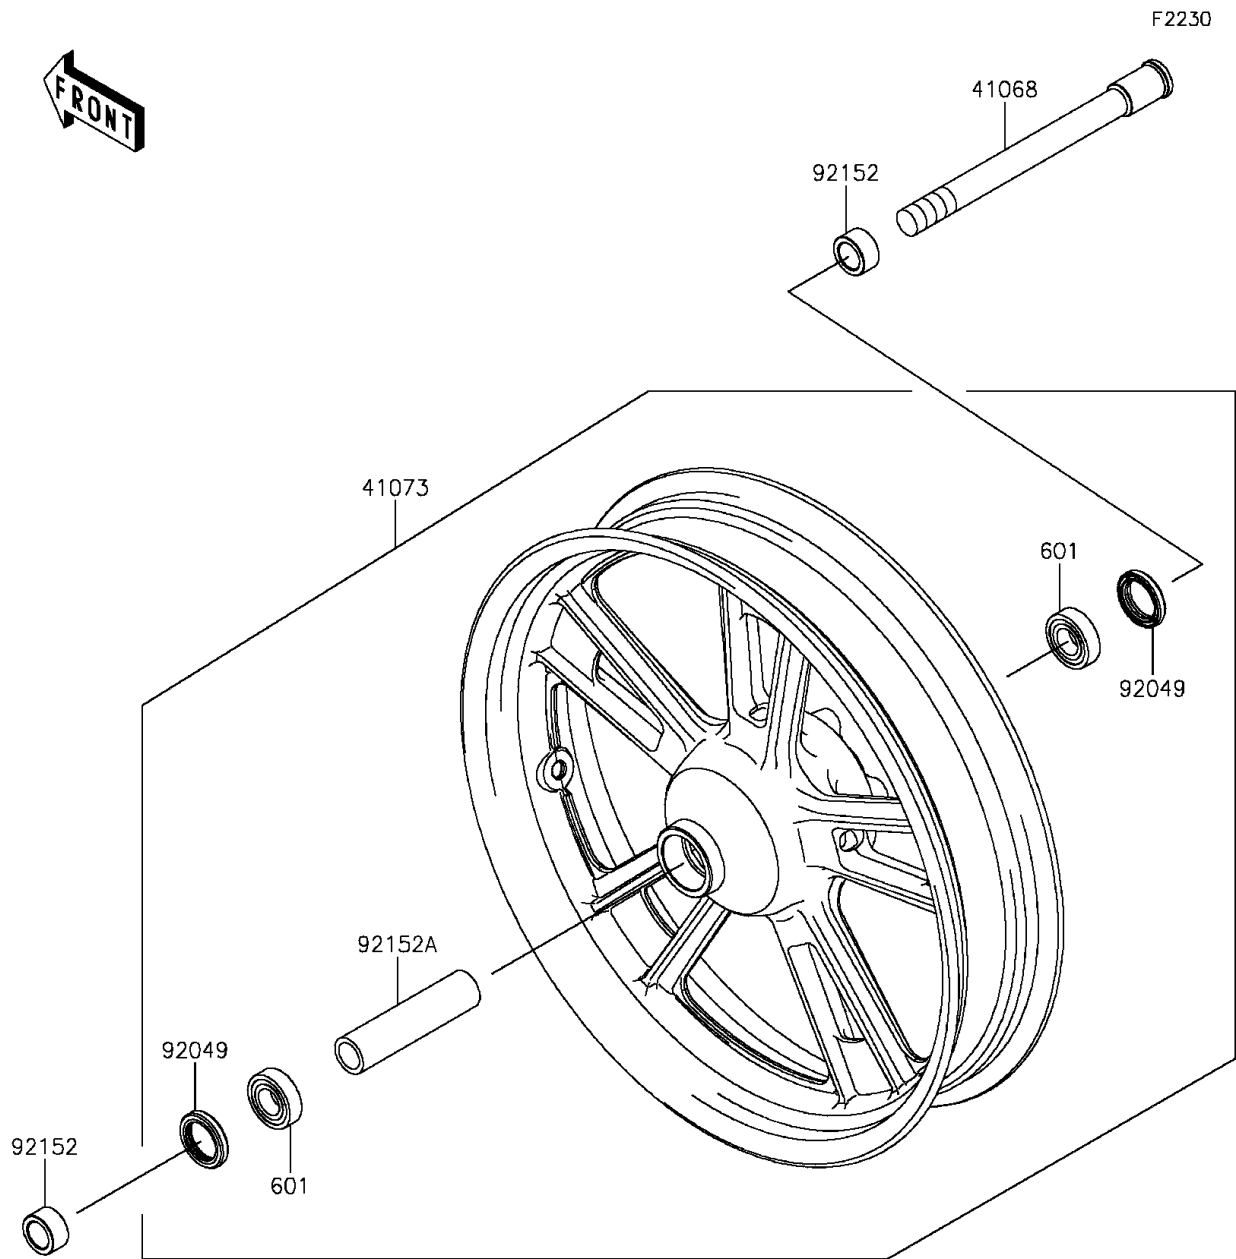

2015 Vulcan® S

PARTS DIAGRAM

Front Wheel

2015 Vulcan[®] S

PARTS LIST

Front Wheel

ITEM NAME	PART NUMBER	QUANTITY
BEARING-BALL,#6004UUC3 (Ref # 601)	601B6004UU	2
AXLE,FR (Ref # 41068)	41068-0059	1
WHEEL-ASSY,FR,G.BLACK (Ref # 41073)	41073-0653-QT	1
SEAL-OIL,BJN30427 (Ref # 92049)	92049-0130	2
COLLAR,20X30X15.5 (Ref # 92152)	92152-0946	2
COLLAR,20.2X28X115 (Ref # 92152A)	92152-0958	1