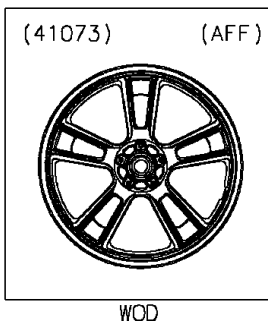

2015 Vulcan® S

PARTS DIAGRAM

Front Wheel

2015 Vulcan[®] S

PARTS LIST

Front Wheel

ITEM NAME	PART NUMBER	QUANTITY
BEARING-BALL,#6004UUC3 (Ref # 601)	601B6004UU	2
AXLE,FR (Ref # 41068)	41068-0059	1
WHEEL-ASSY,FR,G.BLACK (Ref # 41073)	41073-0653-QT	1
SEAL-OIL,BJN30427 (Ref # 92049)	92049-0130	2
COLLAR,20X30X15.5 (Ref # 92152)	92152-0946	2
COLLAR,20.2X28X115 (Ref # 92152A)	92152-0958	1