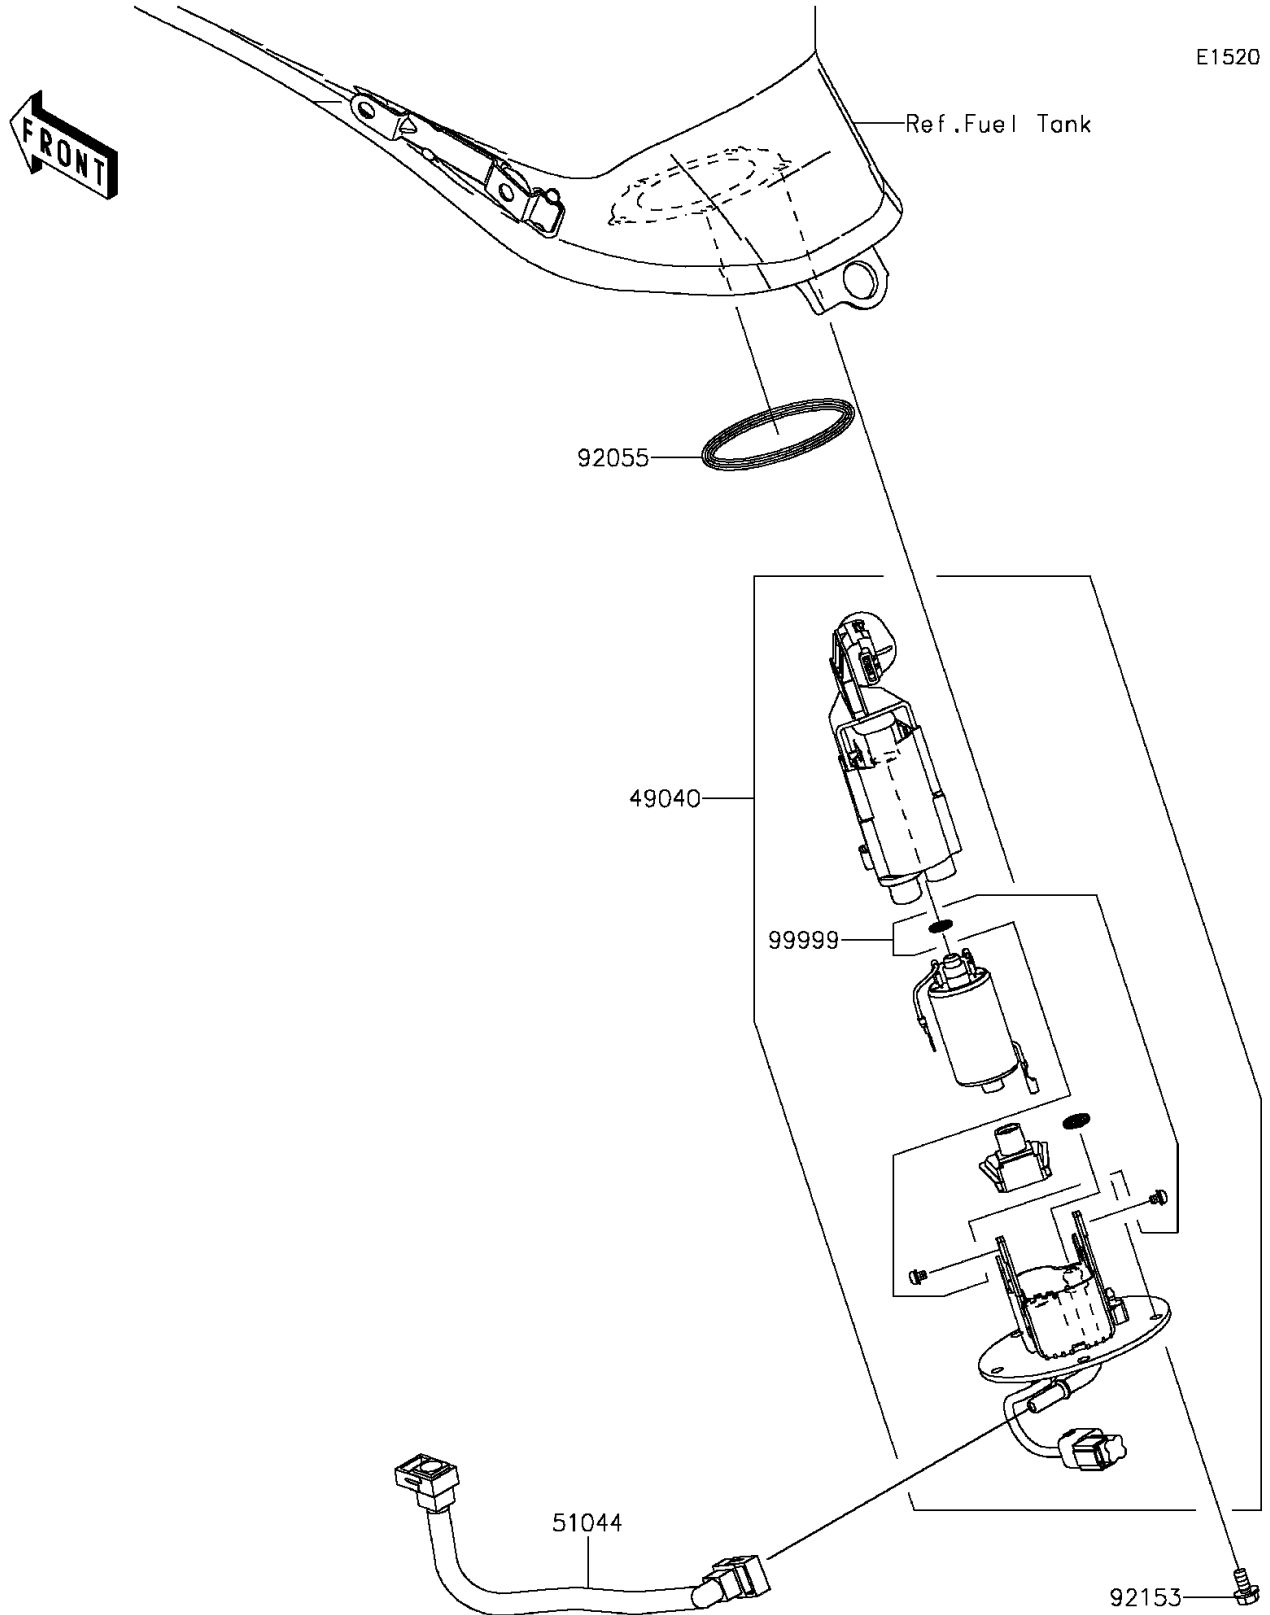

2016 Vulcan® S PARTS DIAGRAM

Fuel Pump

2016 Vulcan® S PARTS LIST

Fuel Pump

ITEM NAME	PART NUMBER	QUANTITY
PUMP-FUEL (Ref # 49040)	49040-0738	1
TUBE-ASSY (Ref # 51044)	51044-0763	1
RING-O,74.6X5.7 (Ref # 92055)	92055-0728	1
BOLT,FLANGED,6X12 (Ref # 92153)	92153-1295	5
KIT,FUEL FILTER (Ref # 99999)	99999-0525	1