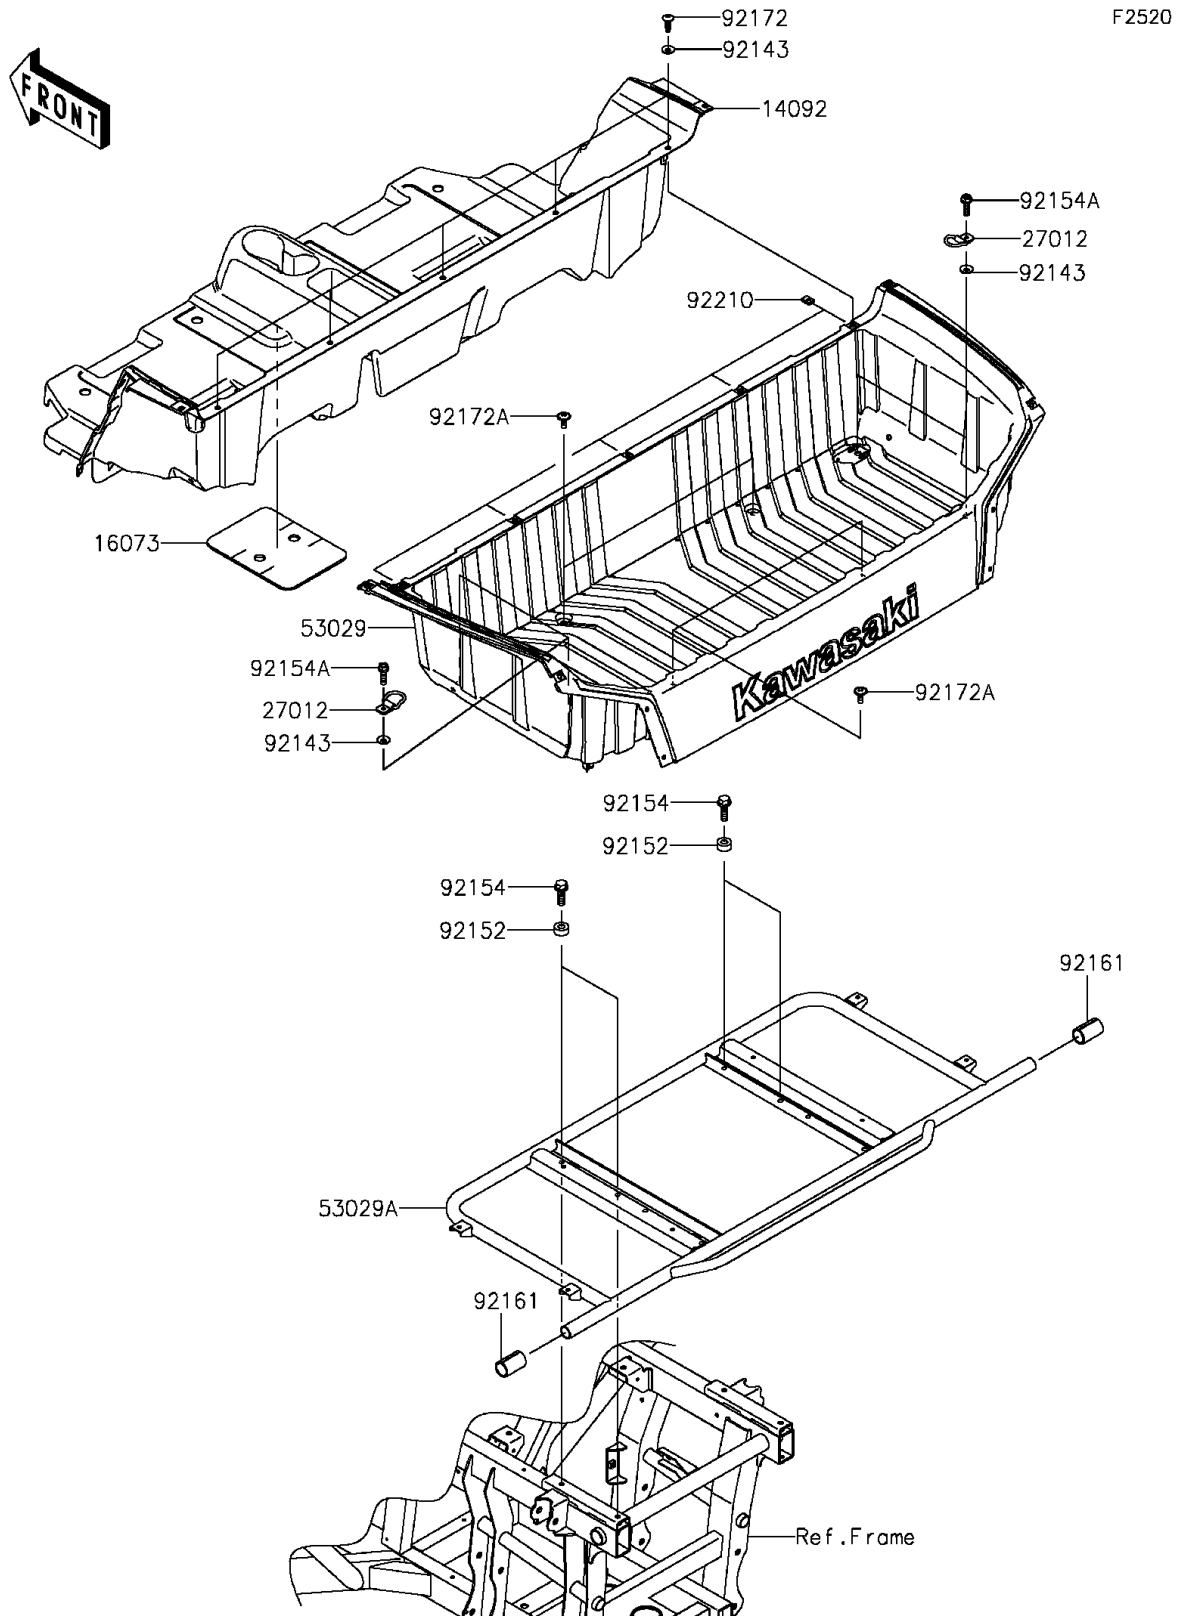

2015 TERYX4™ LE PARTS DIAGRAM

Carrier(s)

2015 TERYX4™ LE PARTS LIST

Carrier(s)

ITEM NAME	PART NUMBER	QUANTITY
COVER,RR CONSOLE (Ref # 14092)	14092-1057	1
INSULATOR,CENTER CONSOLE (Ref # 16073)	16073-0803	1
HOOK (Ref # 27012)	27012-0783	1
CARRIER (Ref # 53029)	53029-0309	1
CARRIER (Ref # 53029A)	53029-0330	1
COLLAR (Ref # 92143)	92143-1087	1
COLLAR,8.2X18X8 (Ref # 92152)	92152-1553	1
BOLT,FLANGED,8X25 (Ref # 92154)	92154-1302	1
BOLT,FLANGED,6X22 (Ref # 92154A)	92154-1356	1
DAMPER,50X79X3 (Ref # 92161)	92161-1604	1
SCREW,TAPPING,6X20 (Ref # 92172)	92172-0488	1
SCREW,6X16 (Ref # 92172A)	92172-0711	1
NUT,LEAF SPRING,6MM (Ref # 92210)	92210-0624	1