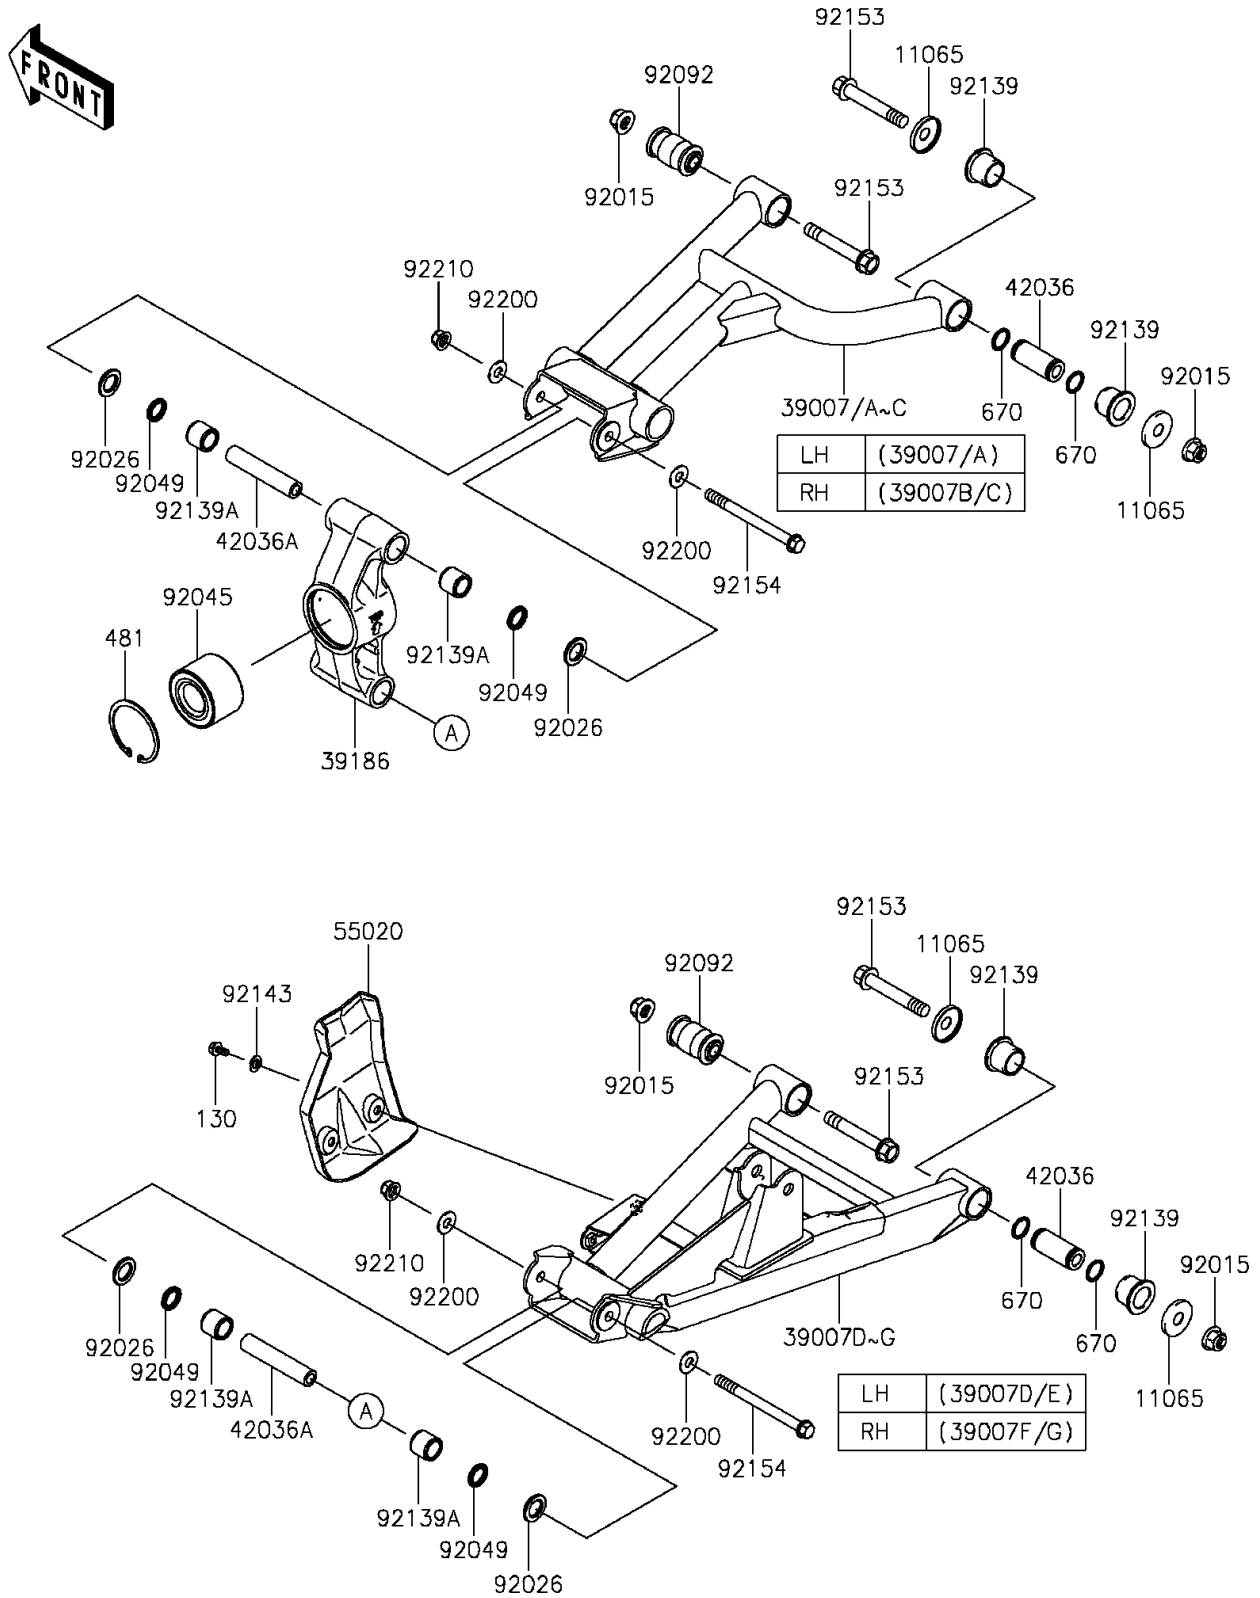

2015 TERYX4™ LE PARTS DIAGRAM

Rear Suspension

F2153

2015 TERYX4™ LE PARTS LIST

Rear Suspension

ITEM NAME	PART NUMBER	QUANTITY
BOLT-FLANGED,6X12 (Ref # 130)	130BA0612	1
CIRCLIP (Ref # 481)	481J6200	1
O RING,18MM (Ref # 670)	670B2018	1
CAP (Ref # 11065)	11065-0253	1
ARM-SUSP,RR,UPP,LH,C.L.GREEN (Ref # 39007)	39007-0345-42Q	1
ARM-SUSP,RR,UPP,LH,C.B.ORANGE (Ref # 39007A)	39007-0345-42R	1
ARM-SUSP,RR,UPP,RH,C.L.GREEN (Ref # 39007B)	39007-0346-42Q	1
ARM-SUSP,RR,UPP,RH,C.B.ORANGE (Ref # 39007C)	39007-0346-42R	1
ARM-SUSP,RR,LWR,LH,C.L.GREEN (Ref # 39007D)	39007-0347-42Q	1
ARM-SUSP,RR,LWR,LH,C.B.ORANGE (Ref # 39007E)	39007-0347-42R	1
ARM-SUSP,RR,LWR,RH,C.L.GREEN (Ref # 39007F)	39007-0348-42Q	1
ARM-SUSP,RR,LWR,RH,C.B.ORANGE (Ref # 39007G)	39007-0348-42R	1
KNUCKLE,RR (Ref # 39186)	39186-0316	1
SLEEVE (Ref # 42036)	42036-0062	1
SLEEVE,10X17X88 (Ref # 42036A)	42036-0710	1
GUARD,REAR ARM (Ref # 55020)	55020-0805	1
NUT,LOCK,FLANGED,12MM (Ref # 92015)	92015-1433	1
SPACER,17X28.6X3 (Ref # 92026)	92026-0746	1
BEARING-BALL,30X62X40 (Ref # 92045)	92045-0739	1
SEAL-OIL,17X24X3 (Ref # 92049)	92049-0726	1
BUSHING-RUBBER (Ref # 92092)	92092-0555	1
BUSHING (Ref # 92139)	92139-0231	1
BUSHING,17X24X21.5 (Ref # 92139A)	92139-0736	1
COLLAR (Ref # 92143)	92143-1087	1
BOLT,FLANGED,12X76.5 (Ref # 92153)	92153-1733	1
BOLT,FLANGED,10X117 (Ref # 92154)	92154-0743	1
WASHER,10.3X23X1.6 (Ref # 92200)	92200-2009	1
NUT,LOCK,FLANGED,10MM (Ref # 92210)	92210-1080	1