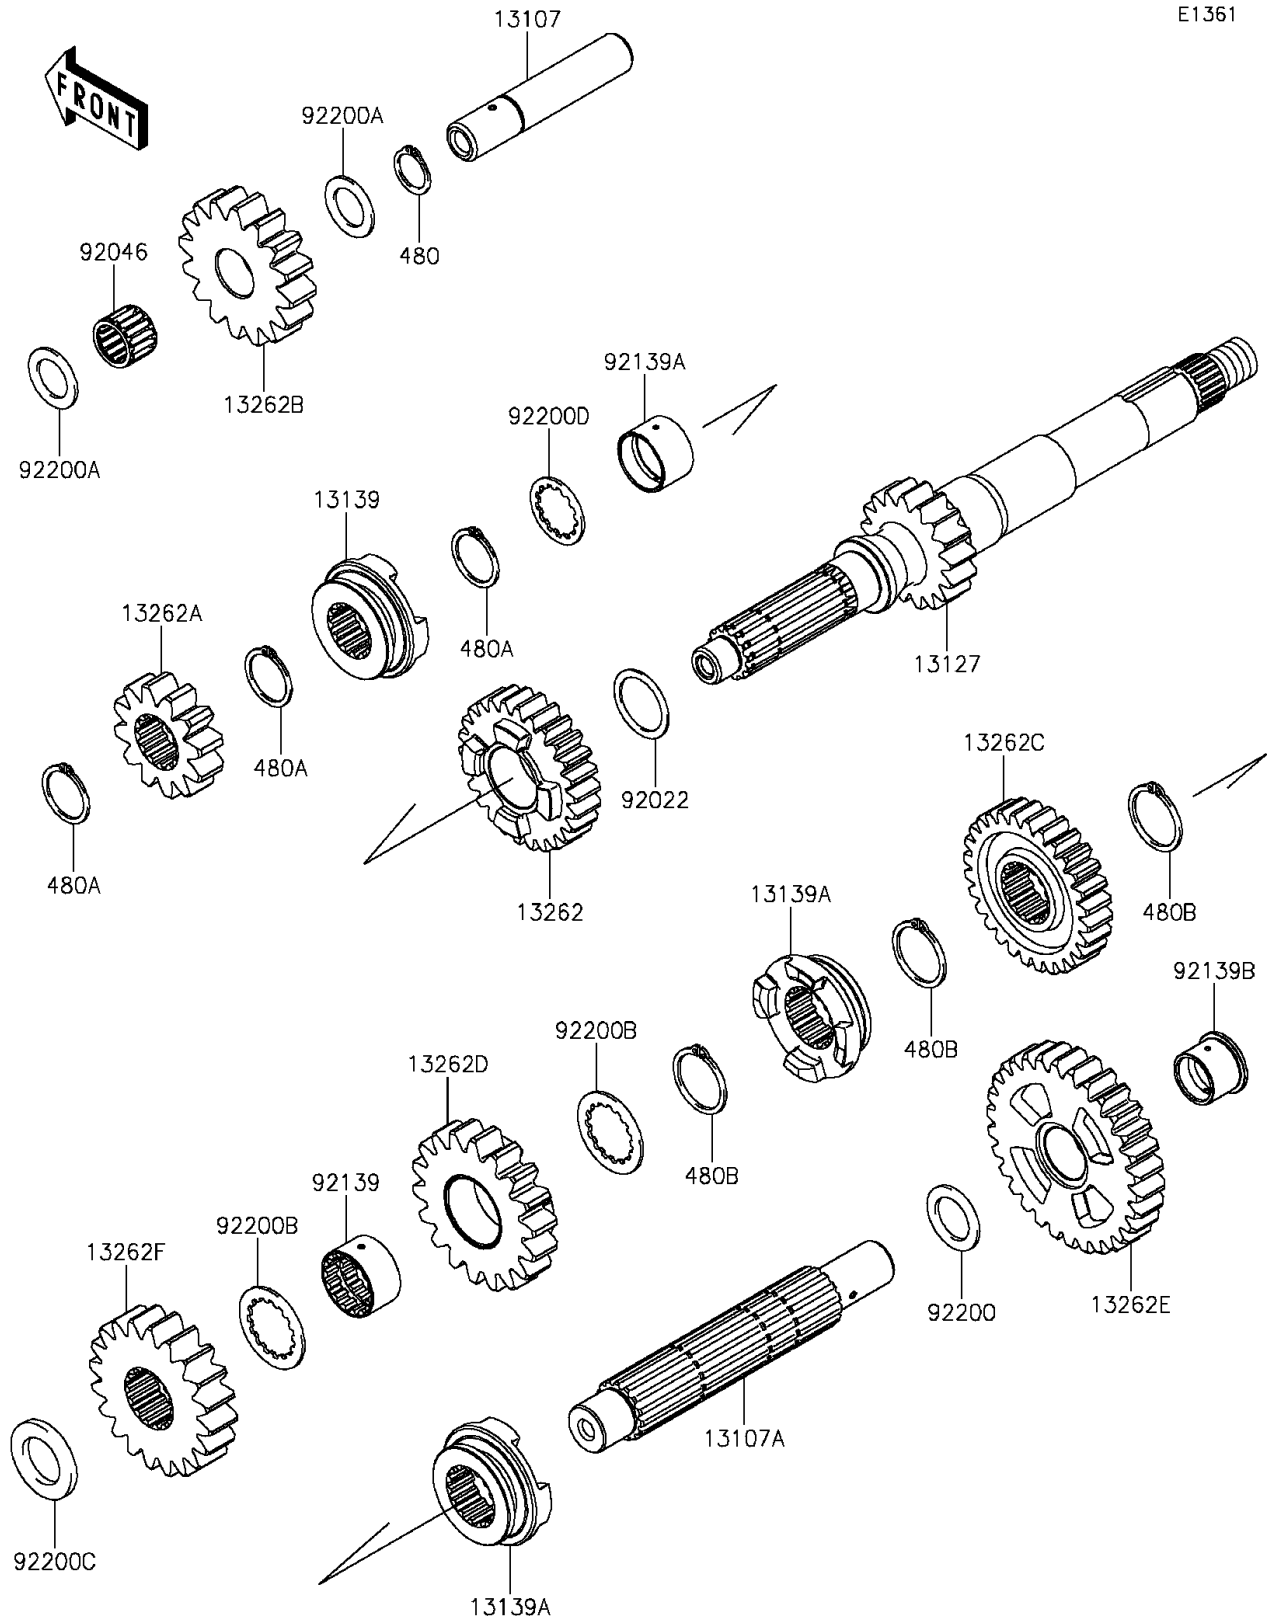

2015 TERYX4™ LE PARTS DIAGRAM

Transmission

E1361

2015 TERYX4™ LE PARTS LIST

Transmission

ITEM NAME	PART NUMBER	QUANTITY
CIRCLIP-TYPE-C,18MM (Ref # 480)	480J1800	1
CIRCLIP-TYPE-C,24MM (Ref # 480A)	480J2400	1
CIRCLIP-TYPE-C,28MM (Ref # 480B)	480J2800	1
SHAFT,REVERSE (Ref # 13107)	13107-0715	1
SHAFT,COUNTER (Ref # 13107A)	13107-0716	1
SHAFT-TRANSMISSION INPUT,17T (Ref # 13127)	13127-0654	1
SHIFTER,INPUT HI (Ref # 13139)	13139-0624	1
SHIFTER,OUTPUT (Ref # 13139A)	13139-0625	1
GEAR,INPUT HI,26T (Ref # 13262)	13262-0860	1
GEAR,INPUT REVERSE,12T (Ref # 13262A)	13262-0861	1
GEAR,REVERSE IDLE,16T (Ref # 13262B)	13262-0862	1
GEAR,OUTPUT HI,28T (Ref # 13262C)	13262-0863	1
GEAR,OUTPUT REVERSE,18T (Ref # 13262D)	13262-0865	1
GEAR,OUTPUT LOW,31T (Ref # 13262E)	13262-0867	1
GEAR,OUTPUT,20T (Ref # 13262F)	13262-1082	1
WASHER,25.3X32X1 (Ref # 92022)	92022-1800	1
BEARING-NEEDLE,182216E03 C3 (Ref # 92046)	92046-0605	1
BUSHING,25X28.3X16.7 (Ref # 92139)	92139-0107	1
BUSHING,25X28X17.8 (Ref # 92139A)	92139-0280	1
BUSHING,20X24X18.7 (Ref # 92139B)	92139-0707	1
WASHER,20.2X30X1.8 (Ref # 92200)	92200-0221	1
WASHER,18.2X28X1.5 (Ref # 92200A)	92200-0716	1
WASHER,28.5X38X1.5 (Ref # 92200B)	92200-0717	1
WASHER,22.2X36X3.6 (Ref # 92200C)	92200-0718	1
WASHER,25.2X31.0X1.5 (Ref # 92200D)	92200-1239	1