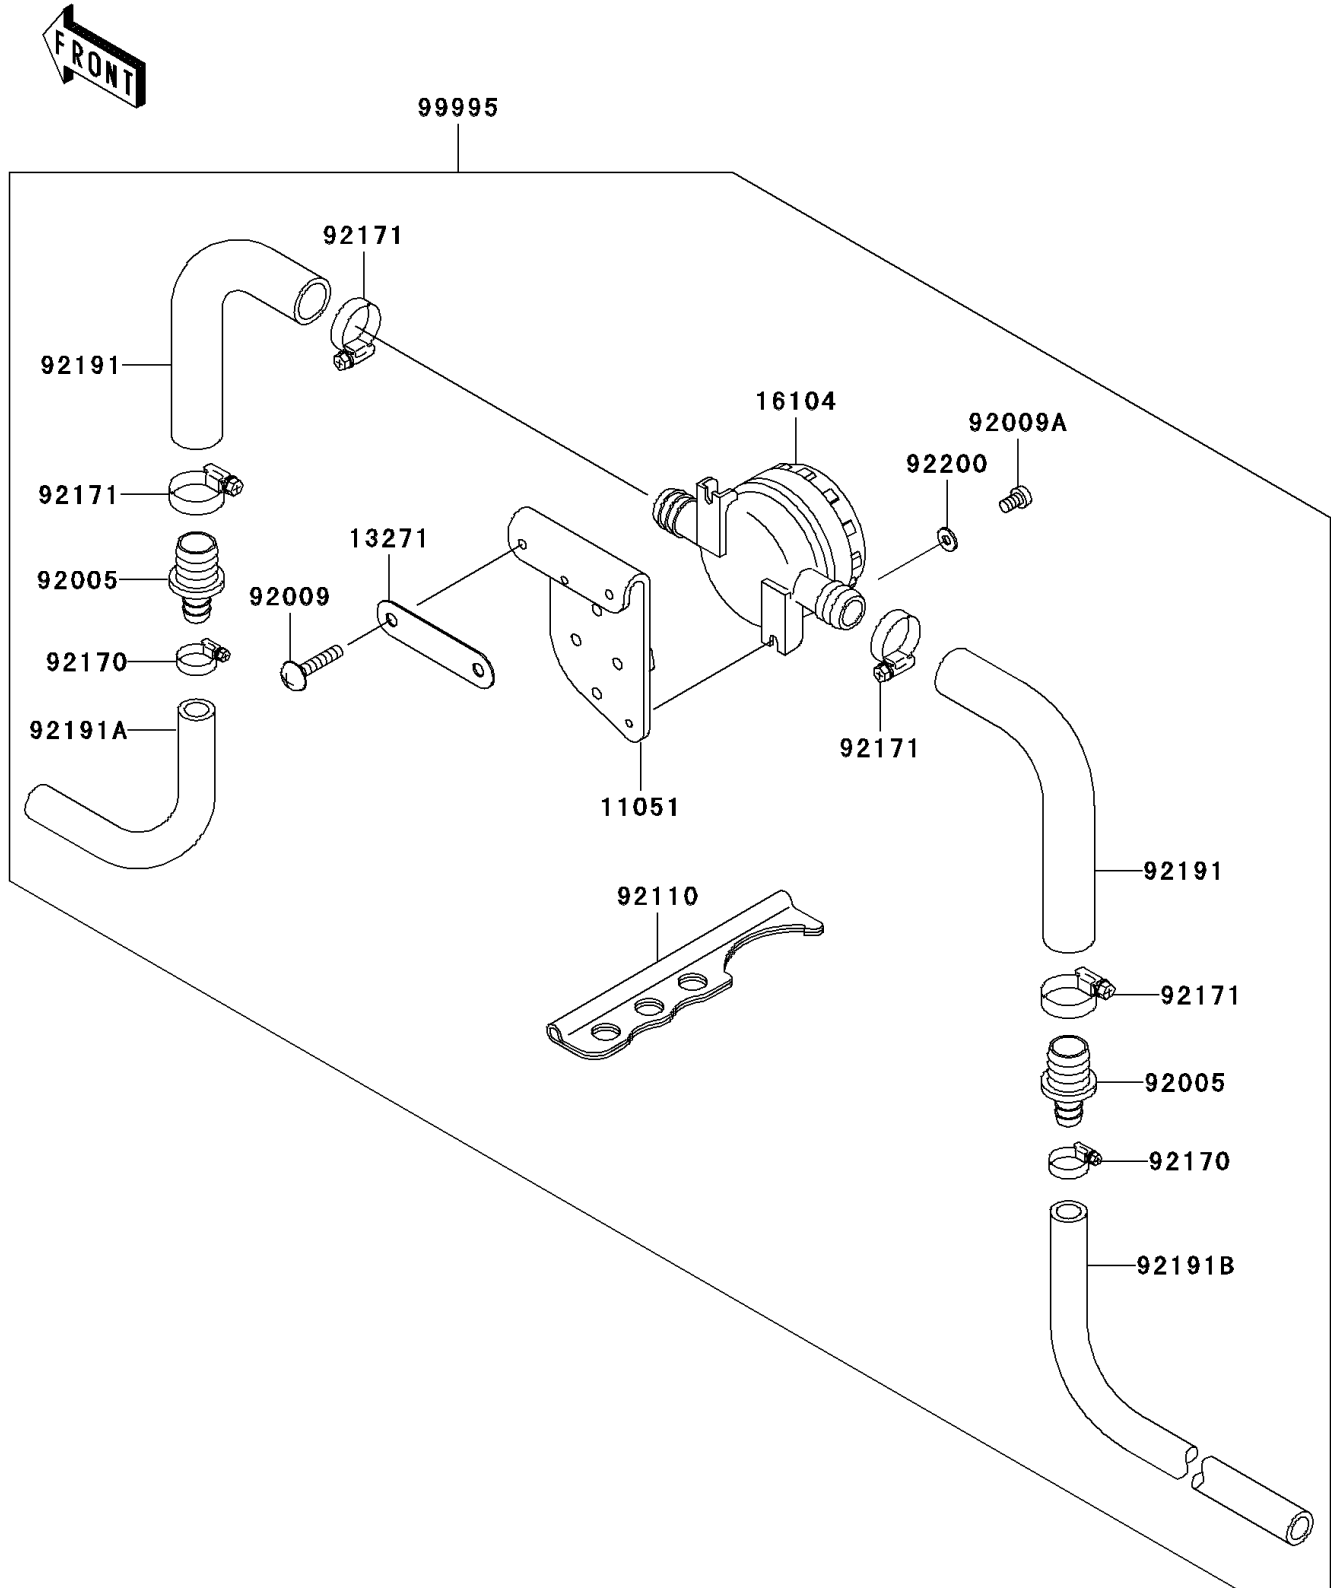

2005 900 STX PARTS DIAGRAM

Optional Parts

F3890

2005 900 STX PARTS LIST

Optional Parts

ITEM NAME	PART NUMBER	QUANTITY
BRACKET (Ref # 11051)	11051-3814	1
PLATE (Ref # 13271)	13271-3778	1
FILTER-COMP (Ref # 16104)	16104-3702	1
FITTING (Ref # 92005)	92005-3738	1
SCREW,6X30 (Ref # 92009)	92009-3866	1
SCREW,4X10 (Ref # 92009A)	92009-3867	1
TOOL-WRENCH (Ref # 92110)	92110-3704	1
CLAMP (Ref # 92170)	92170-3718	1
CLAMP (Ref # 92171)	92171-3704	1
TUBE,WATER FILTER (Ref # 92191)	92191-3917	1
TUBE,WATER FILTER-EX MANIFOLD (Ref # 92191A)	92191-3918	1
TUBE,WATER FILTER-HULL (Ref # 92191B)	92191-3919	1
WASHER,4.2X10X1.0 (Ref # 92200)	92200-3781	1
KIT.,WATER FILTER (Ref # 99995)	99995-3713	1