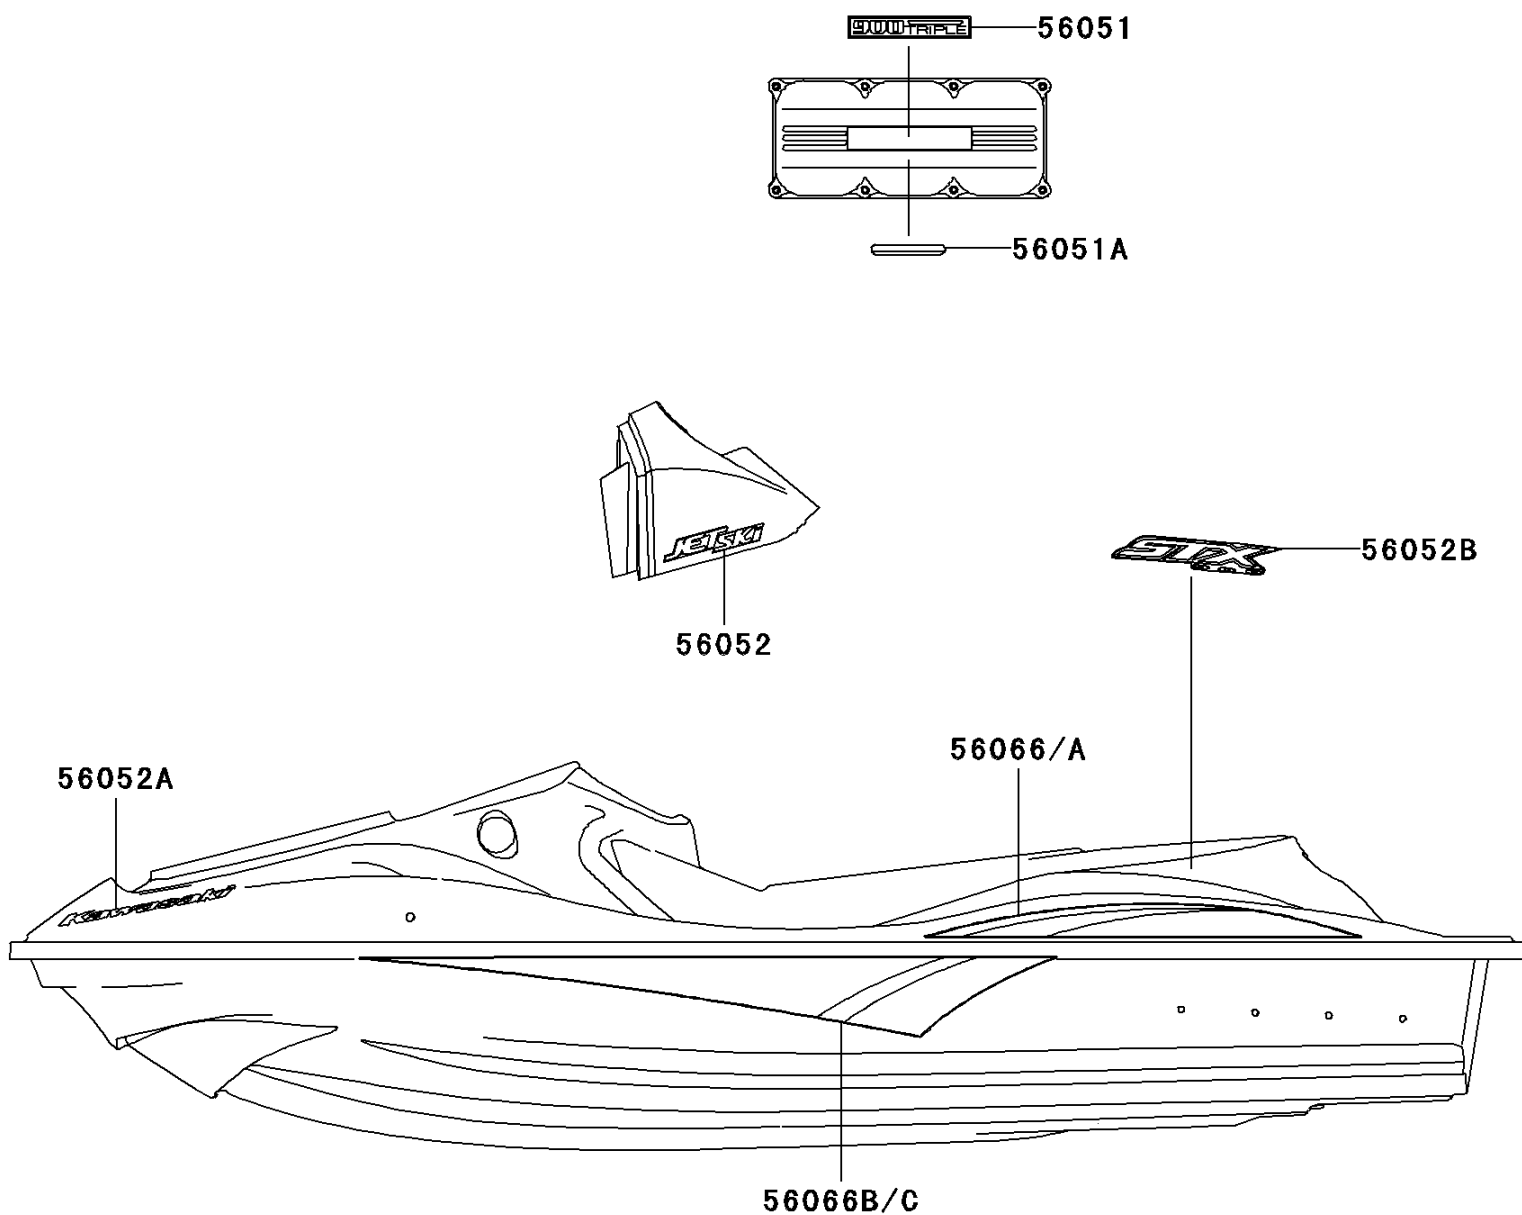

2005 900 STX PARTS DIAGRAM

Decals(White)(E2)

F3880A

2005 900 STX PARTS LIST

Decals(White)(E2)

ITEM NAME	PART NUMBER	QUANTITY
MARK,900 TRIPLE (Ref # 56051)	56051-3743	1
MARK,INTAKE COVER (Ref # 56051A)	56051-3809	1
MARK,HANDLE COVER,JET SKI (Ref # 56052)	56052-3793	1
MARK,DECK,KAWASAKI (Ref # 56052A)	56052-3820	1
MARK,DECK,STX 900 (Ref # 56052B)	56052-3828	1
PATTERN,DECK,RR,LH (Ref # 56066)	56066-3825	1
PATTERN,DECK,RR,RH (Ref # 56066A)	56066-3826	1
PATTERN,HULL,LH (Ref # 56066B)	56066-3827	1
PATTERN,HULL,RH (Ref # 56066C)	56066-3828	1