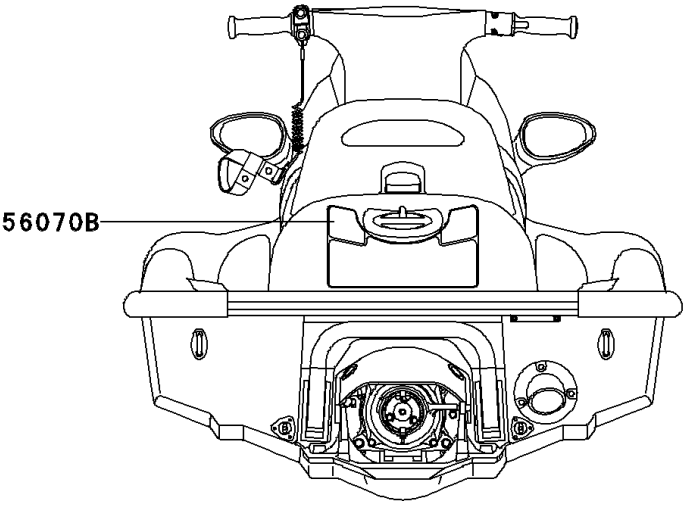

## 2005 900 STX PARTS DIAGRAM

Labels

F3183

## 2005 900 STX PARTS LIST

Labels

ITEM NAME	PART NUMBER	QUANTITY
LABEL,FIRE EXTINGUISHER (Ref # 56030)	56030-3755	1
LABEL,REVERSE (Ref # 56030A)	56030-3815	1
LABEL-WARNING,GASOLINE (Ref # 56040)	56040-3972	1
LABEL-WARNING,DAMPER (Ref # 56070)	56070-3876	1
LABEL-WARNING,CENTER STORAGE (Ref # 56070A)	56070-3912	1
LABEL-WARNING,IMPORTANT SAFETY (Ref # 56070B)	56070-3937	1
LABEL-WARNING,GRAB HANDLE&STEP (Ref # 56070C)	56070-3967	1