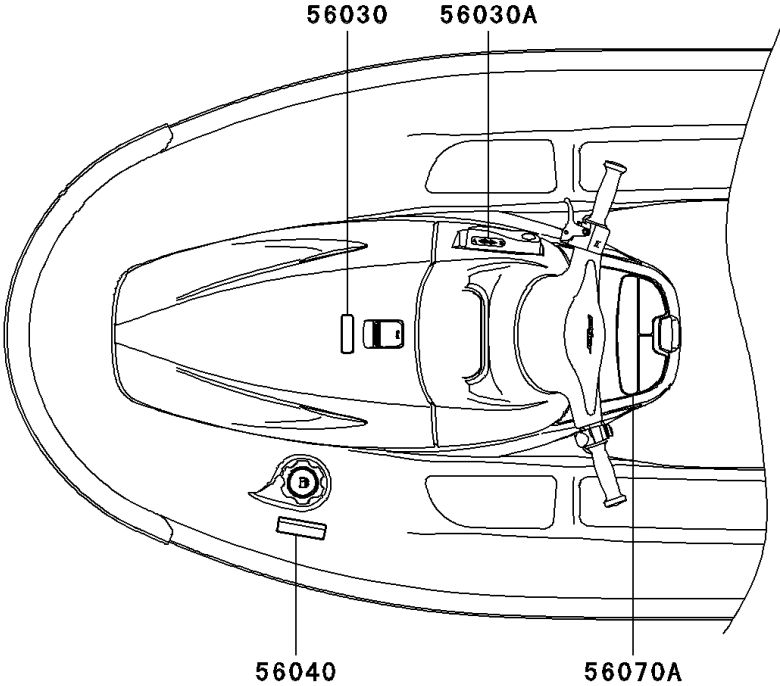

## 2005 900 STX PARTS DIAGRAM

Labels

F3183

## 2005 900 STX PARTS LIST

Labels

ITEM NAME	PART NUMBER	QUANTITY
LABEL,FIRE EXTINGUISHER (Ref # 56030)	56030-3755	1
LABEL,REVERSE (Ref # 56030A)	56030-3815	1
LABEL-WARNING,GASOLINE (Ref # 56040)	56040-3972	1
LABEL-WARNING,DAMPER (Ref # 56070)	56070-3876	1
LABEL-WARNING,CENTER STORAGE (Ref # 56070A)	56070-3912	1
LABEL-WARNING,IMPORTANT SAFETY (Ref # 56070B)	56070-3937	1
LABEL-WARNING,GRAB HANDLE&STEP (Ref # 56070C)	56070-3967	1