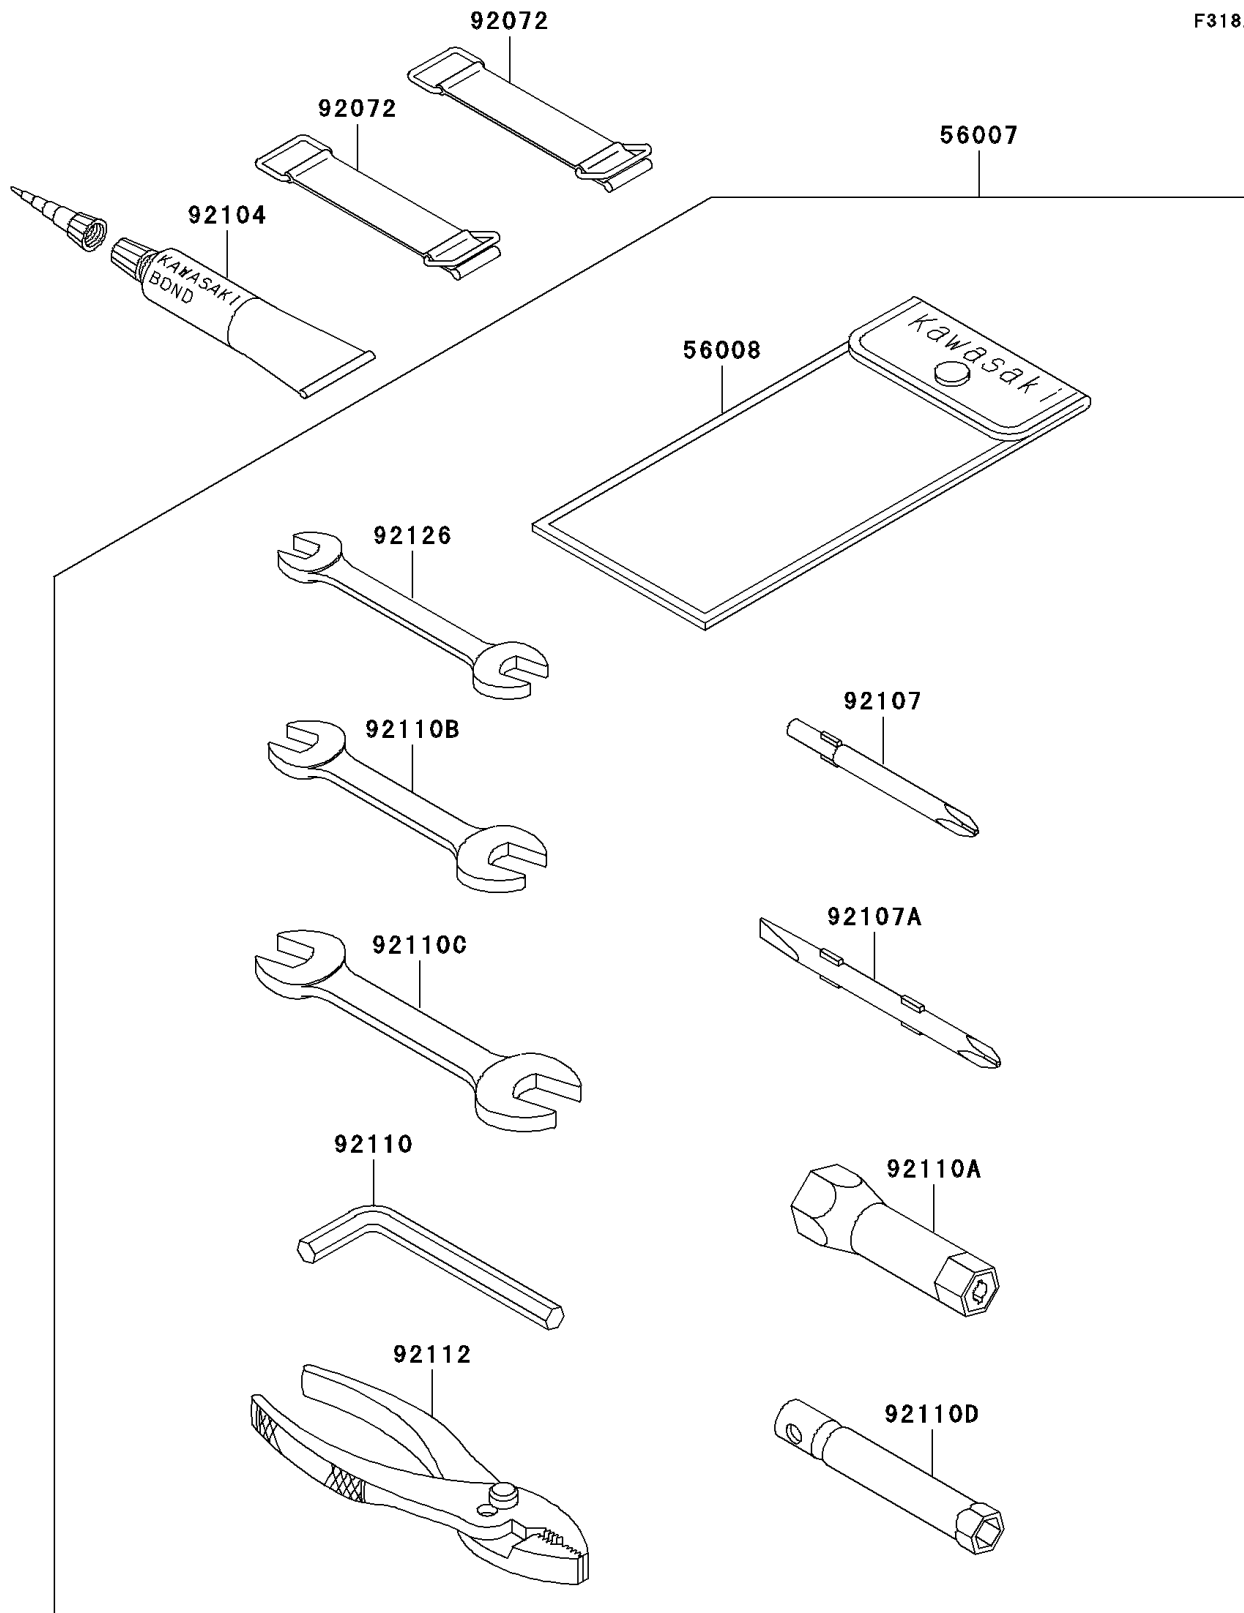

2005 900 STX PARTS DIAGRAM

Owner's Tools

F3182

2005 900 STX PARTS LIST

Owner's Tools

ITEM NAME	PART NUMBER	QUANTITY
TOOL-KIT (Ref # 56007)	56007-3711	1
BAG,TOOL (Ref # 56008)	56008-006	1
BAND,L=50 (Ref # 92072)	92072-3853	1
GASKET-LIQUID,TUBE,100G,SILVER (Ref # 92104)	92104-002	1
TOOL-DRIVER,#3PHILLIPS (Ref # 92107)	92107-005	1
TOOL-DRIVER,#2PHILLIPS&SLOT (Ref # 92107A)	92107-1051	1
TOOL-WRENCH,ALLEN,5MM (Ref # 92110)	92110-1015	1
TOOL-WRENCH,BOX,21MM (Ref # 92110A)	92110-1113	1
TOOL-WRENCH,OPEN END,10X12 (Ref # 92110B)	92110-1152	1
TOOL-WRENCH,OPEN END,14X17 (Ref # 92110C)	92110-1153	1
TOOL-WRENCH,BOX,10MM (Ref # 92110D)	92110-1156	1
TOOL-PLIERS (Ref # 92112)	92112-1001	1
TOOL-WRENCH,OPEN END,8X10 (Ref # 92126)	92126-004	1