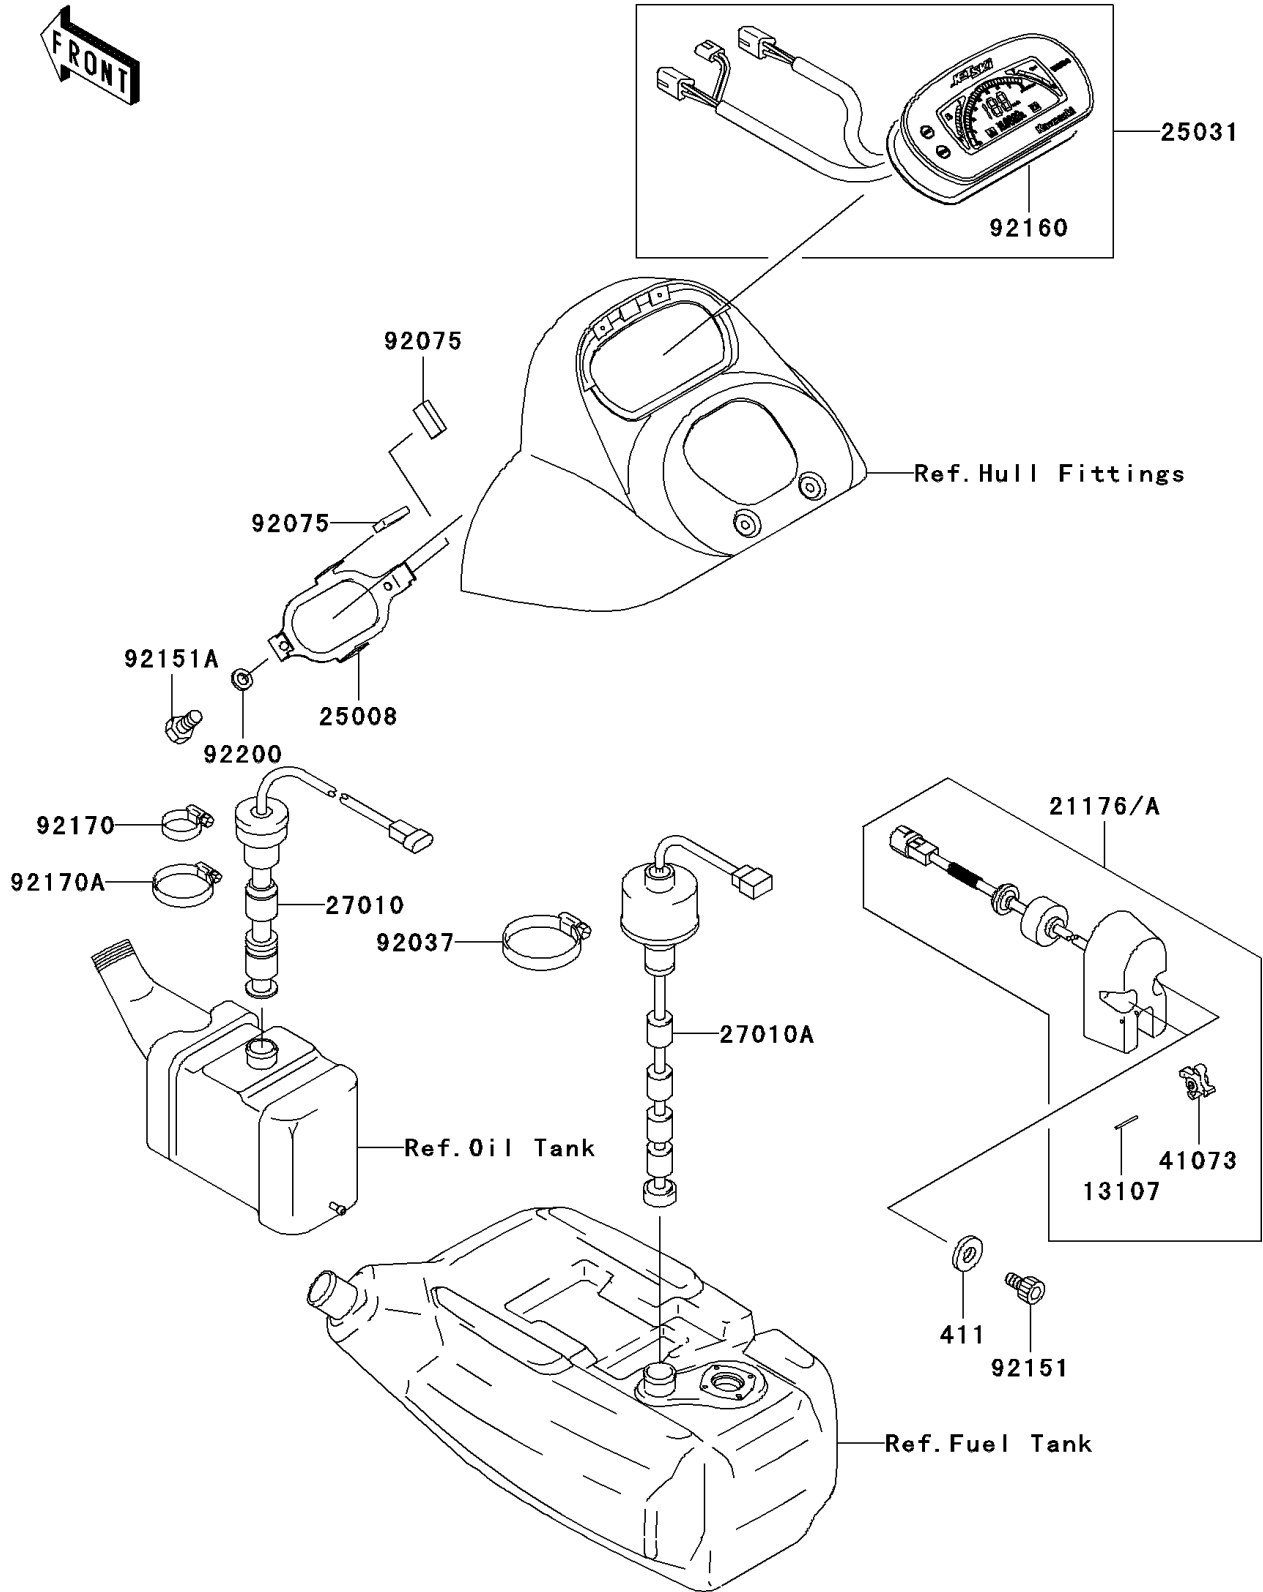

2005 900 STX PARTS DIAGRAM

Meters

F3179

2005 900 STX PARTS LIST

Meters

ITEM NAME	PART NUMBER	QUANTITY
WASHER-PLAIN,6MM (Ref # 411)	411S0600	1
SHAFT (Ref # 13107)	13107-3754	1
SENSOR,SPEEDOMETER,F.BLACK (Ref # 21176)	21176-3749-6Z	1
BRACKET-METER (Ref # 25008)	25008-3709	1
METER-ASSY,MILE (Ref # 25031)	25031-3747	1
SWITCH,OIL LEVEL (Ref # 27010)	27010-3753	1
SWITCH,FUEL LEVEL (Ref # 27010A)	27010-3770	1
WHEEL-ASSY,PADDLE (Ref # 41073)	41073-3701	1
CLAMP (Ref # 92037)	92037-3009	1
DAMPER (Ref # 92075)	92075-1446	1
BOLT,6X10 (Ref # 92151)	92151-3704	1
BOLT,5X10 (Ref # 92151A)	92151-3707	1
DAMPER,METER (Ref # 92160)	92160-3881	1
CLAMP (Ref # 92170)	92170-3718	1
CLAMP (Ref # 92170A)	92170-3734	1
WASHER,5.9X16X1.5 (Ref # 92200)	92200-3714	1