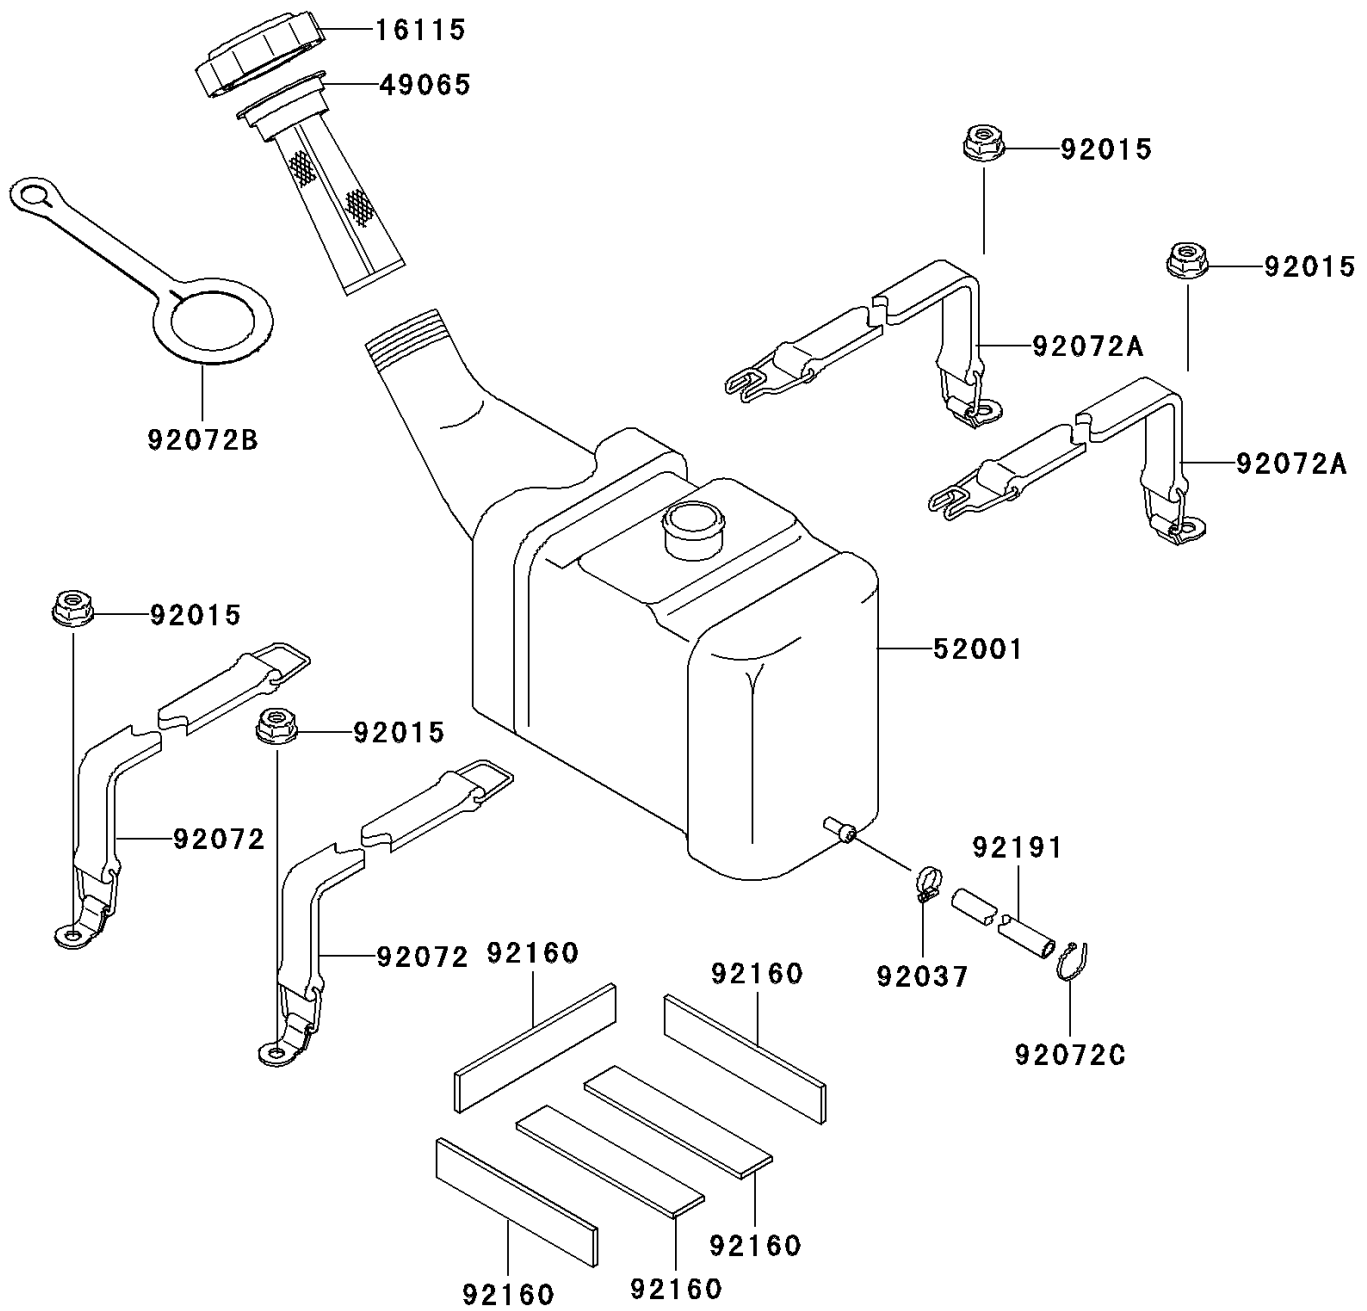

## 2005 900 STX PARTS DIAGRAM

Oil Tank

F3174

## 2005 900 STX PARTS LIST

Oil Tank

ITEM NAME	PART NUMBER	QUANTITY
CAP-OIL FILLER (Ref # 16115)	16115-3720	1
FILTER-OIL (Ref # 49065)	49065-3703	1
TANK-OIL (Ref # 52001)	52001-3728	1
NUT,6MM (Ref # 92015)	92015-3767	1
CLAMP (Ref # 92037)	92037-3726	1
BAND,OIL TANK (Ref # 92072)	92072-3812	1
BAND,OIL TANK (Ref # 92072A)	92072-3815	1
BAND (Ref # 92072B)	92072-3839	1
BAND,L=99 (Ref # 92072C)	92072-3871	1
DAMPER (Ref # 92160)	92160-3793	1
TUBE,OIL (Ref # 92191)	92191-3818	1